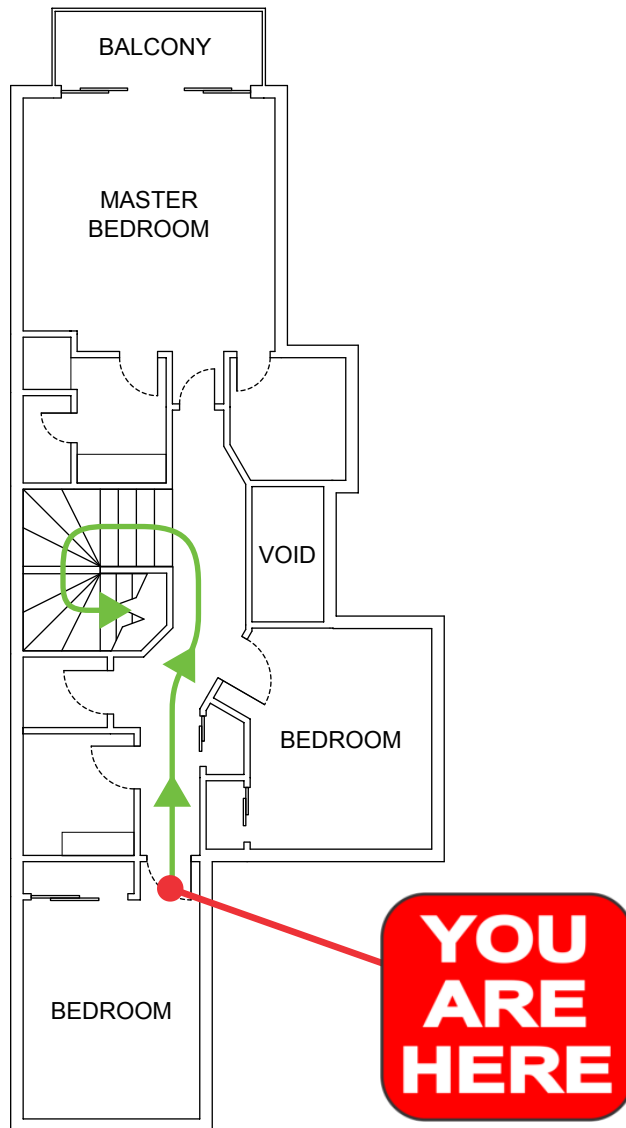

EVACUATION DIAGRAM

UNIT 1/11 COOGERA LN, CASUARINA NSW 2487

EMERGENCY EVACUATION PROCEDURE IN CASE OF FIRE OR OTHER EMERGENCY

emergencyplus

Save the app that
could save your life

triplezero.gov.au

- If you see SMOKE, FLAMES or hear the SMOKE ALARM, alert other occupants immediately.
- If safe, close any windows and doors to confine the fire.
- Leave to the nearest **EXIT** and proceed to the assembly area.
- TELEPHONE **000** and notify the Emergency Services.
- Do not re-enter the building until you are told it is safe to do so by the Emergency Services.

FIRST FLOOR

**YOU
ARE
HERE**

LEGEND

Evacuation
Path

**AUSTRALIAN
FIRE PROTECTION**

Austfirepro.com.au - 1300 80 FIRE

Preparing People For Emergencies