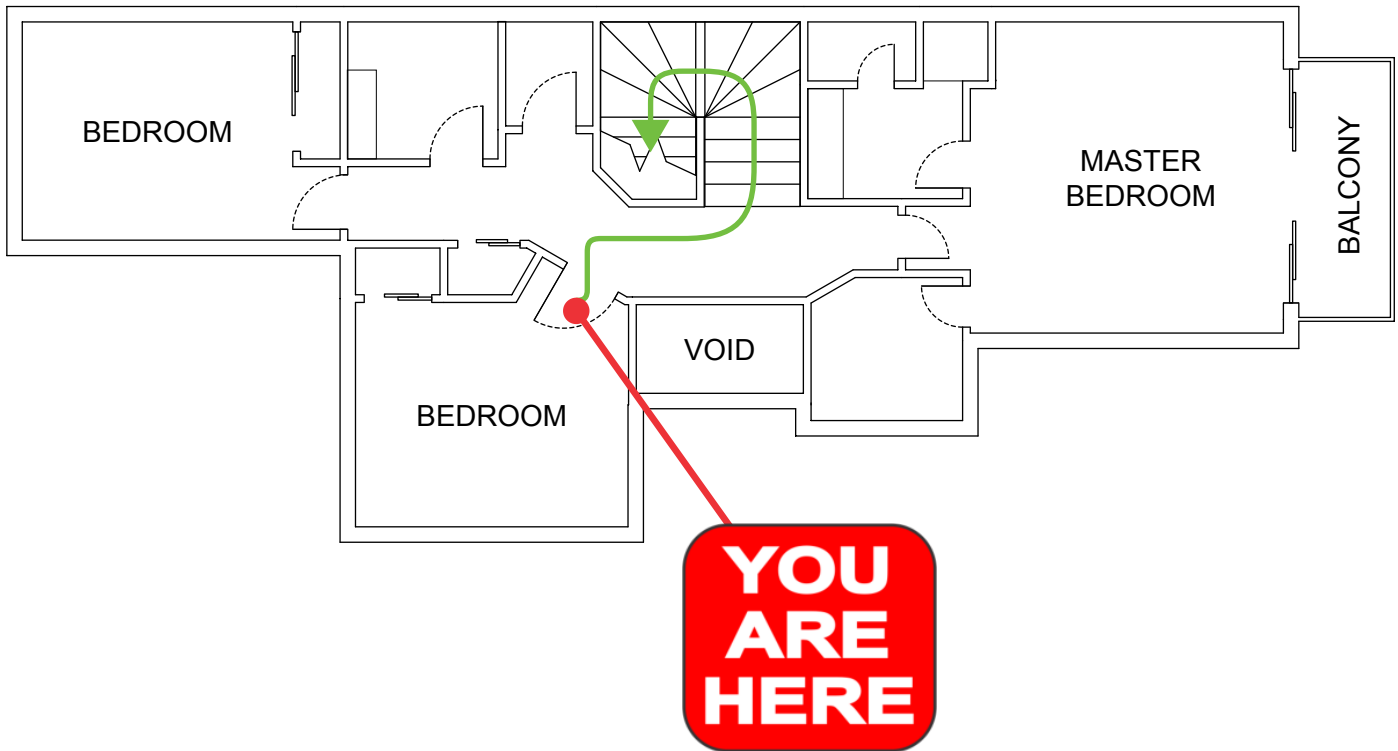

EVACUATION DIAGRAM

UNIT 1/11 COOGERA LN, CASUARINA NSW 2487

EMERGENCY EVACUATION PROCEDURE IN CASE OF FIRE OR OTHER EMERGENCY

emergencyplus

Save the app that
could save your life

triplezero.gov.au

- If you see SMOKE, FLAMES or hear the SMOKE ALARM, alert other occupants immediately.
- If safe, close any windows and doors to confine the fire.
- Leave to the nearest **EXIT** and proceed to the assembly area.
- TELEPHONE **000** and notify the Emergency Services.
- Do not re-enter the building until you are told it is safe to do so by the Emergency Services.

FIRST FLOOR

LEGEND

Evacuation
Path

**AUSTRALIAN
FIRE PROTECTION**

Austfirepro.com.au - 1300 80 FIRE

Preparing People For Emergencies