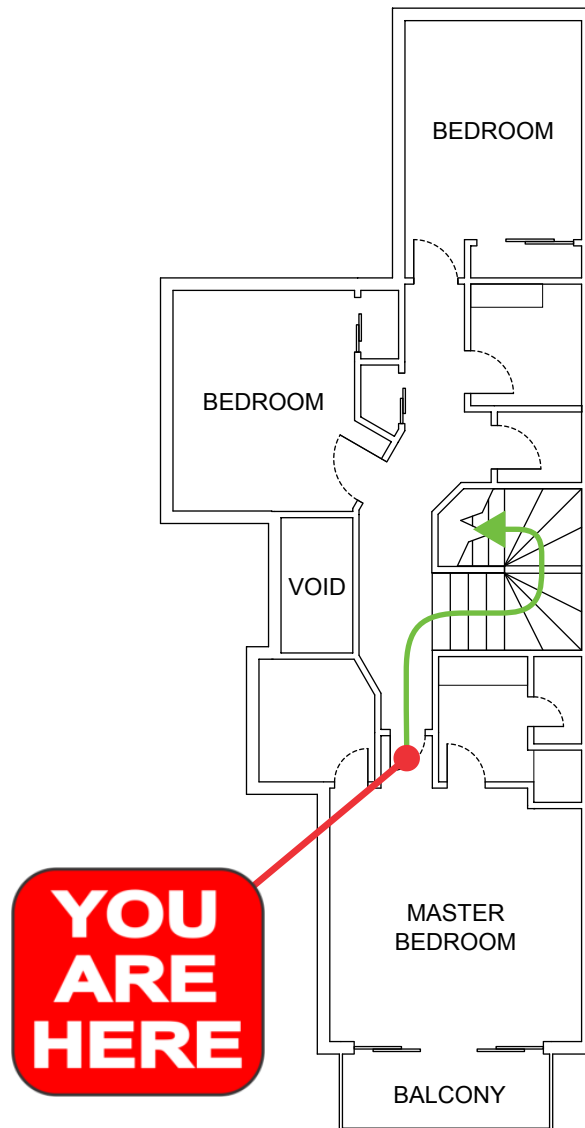

EVACUATION DIAGRAM

UNIT 1/11 COOGERA LN, CASUARINA NSW 2487

EMERGENCY EVACUATION PROCEDURE IN CASE OF FIRE OR OTHER EMERGENCY

emergencyplus

Save the app that
could save your life

triplezero.gov.au

- If you see SMOKE, FLAMES or hear the SMOKE ALARM, alert other occupants immediately.
- If safe, close any windows and doors to confine the fire.
- Leave to the nearest **EXIT** and proceed to the assembly area.
- TELEPHONE **000** and notify the Emergency Services.
- Do not re-enter the building until you are told it is safe to do so by the Emergency Services.

FIRST FLOOR

LEGEND

Evacuation
Path

**AUSTRALIAN
FIRE PROTECTION**

Austfirepro.com.au - 1300 80 FIRE

Preparing People For Emergencies