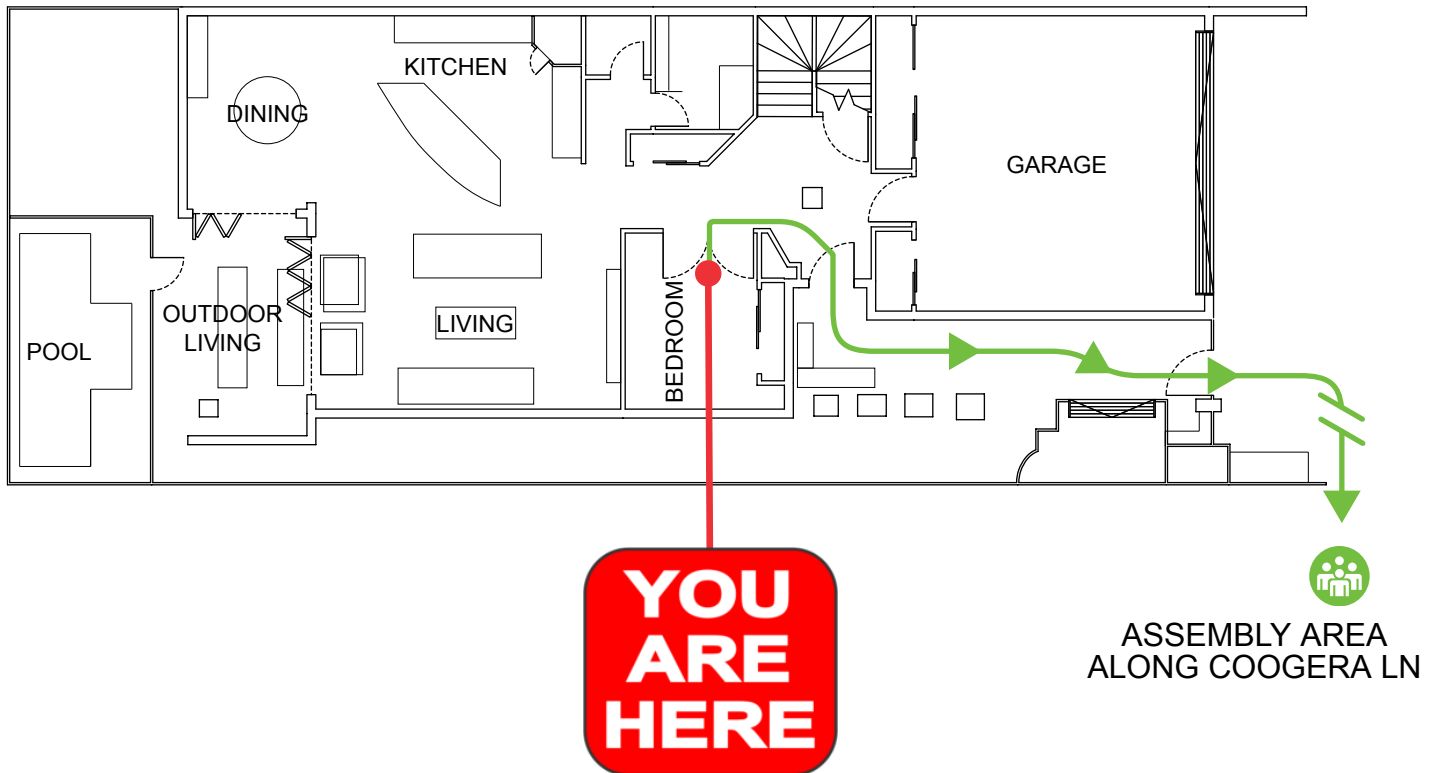

GROUND FLOOR

LEGEND

Assembly Area

Evacuation Path

**AUSTRALIAN
FIRE PROTECTION**

Austfirepro.com.au - 1300 80 FIRE

Preparing People For Emergencies

EVACUATION DIAGRAM