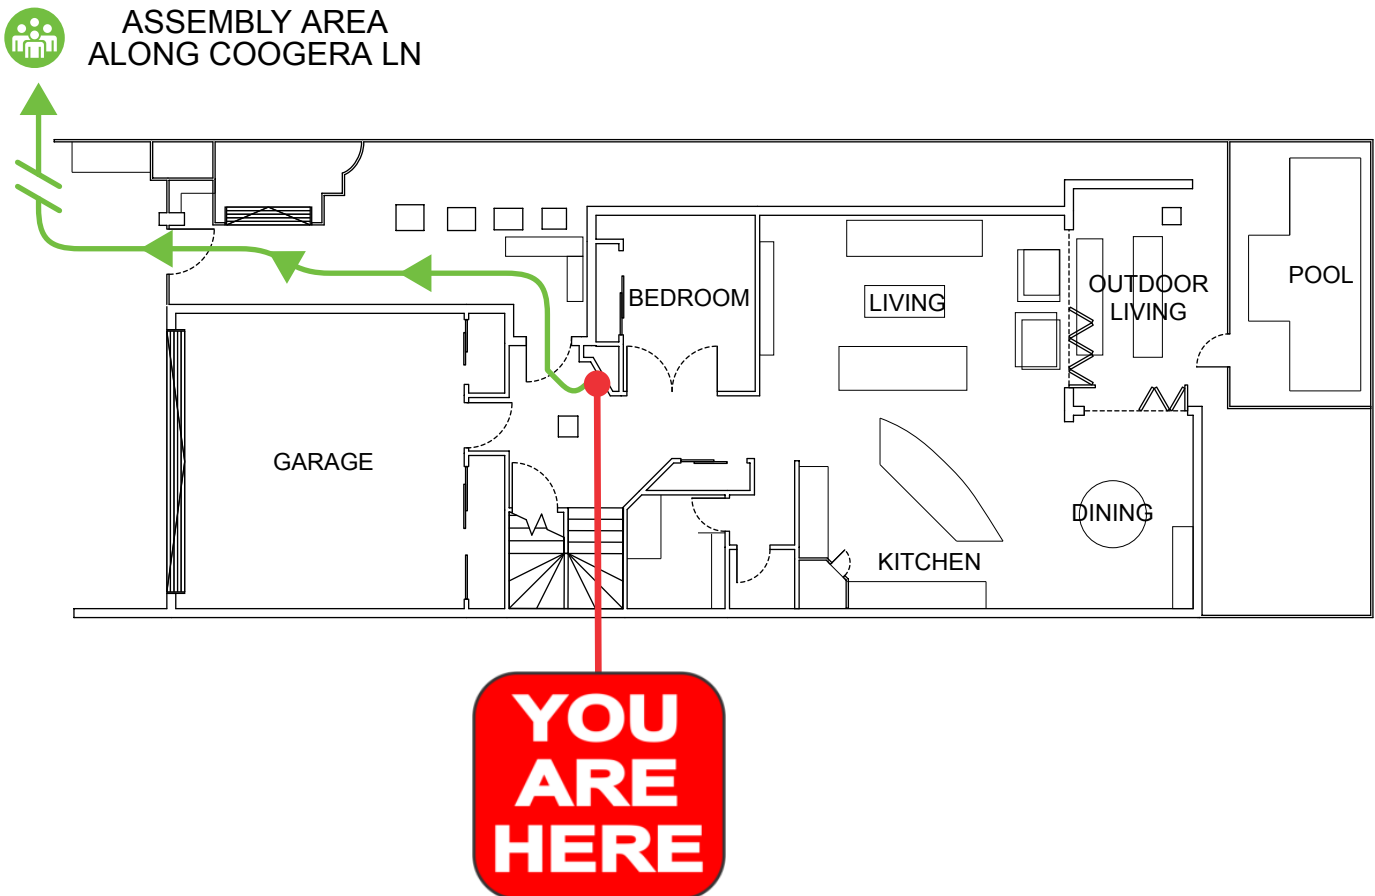

EVACUATION DIAGRAM

UNIT 1/11 COOGERA LN, CASUARINA NSW 2487

EMERGENCY EVACUATION PROCEDURE IN CASE OF FIRE OR OTHER EMERGENCY

emergencyplus

Save the app that
could save your life

triplezero.gov.au

- If you see SMOKE, FLAMES or hear the SMOKE ALARM, alert other occupants immediately.
- If safe, close any windows and doors to confine the fire.
- Leave to the nearest **EXIT** and proceed to the assembly area.
- TELEPHONE **000** and notify the Emergency Services.
- Do not re-enter the building until you are told it is safe to do so by the Emergency Services.

GROUND FLOOR

LEGEND

**AUSTRALIAN
FIRE PROTECTION**

Austfirepro.com.au - 1300 80 FIRE

Preparing People For Emergencies