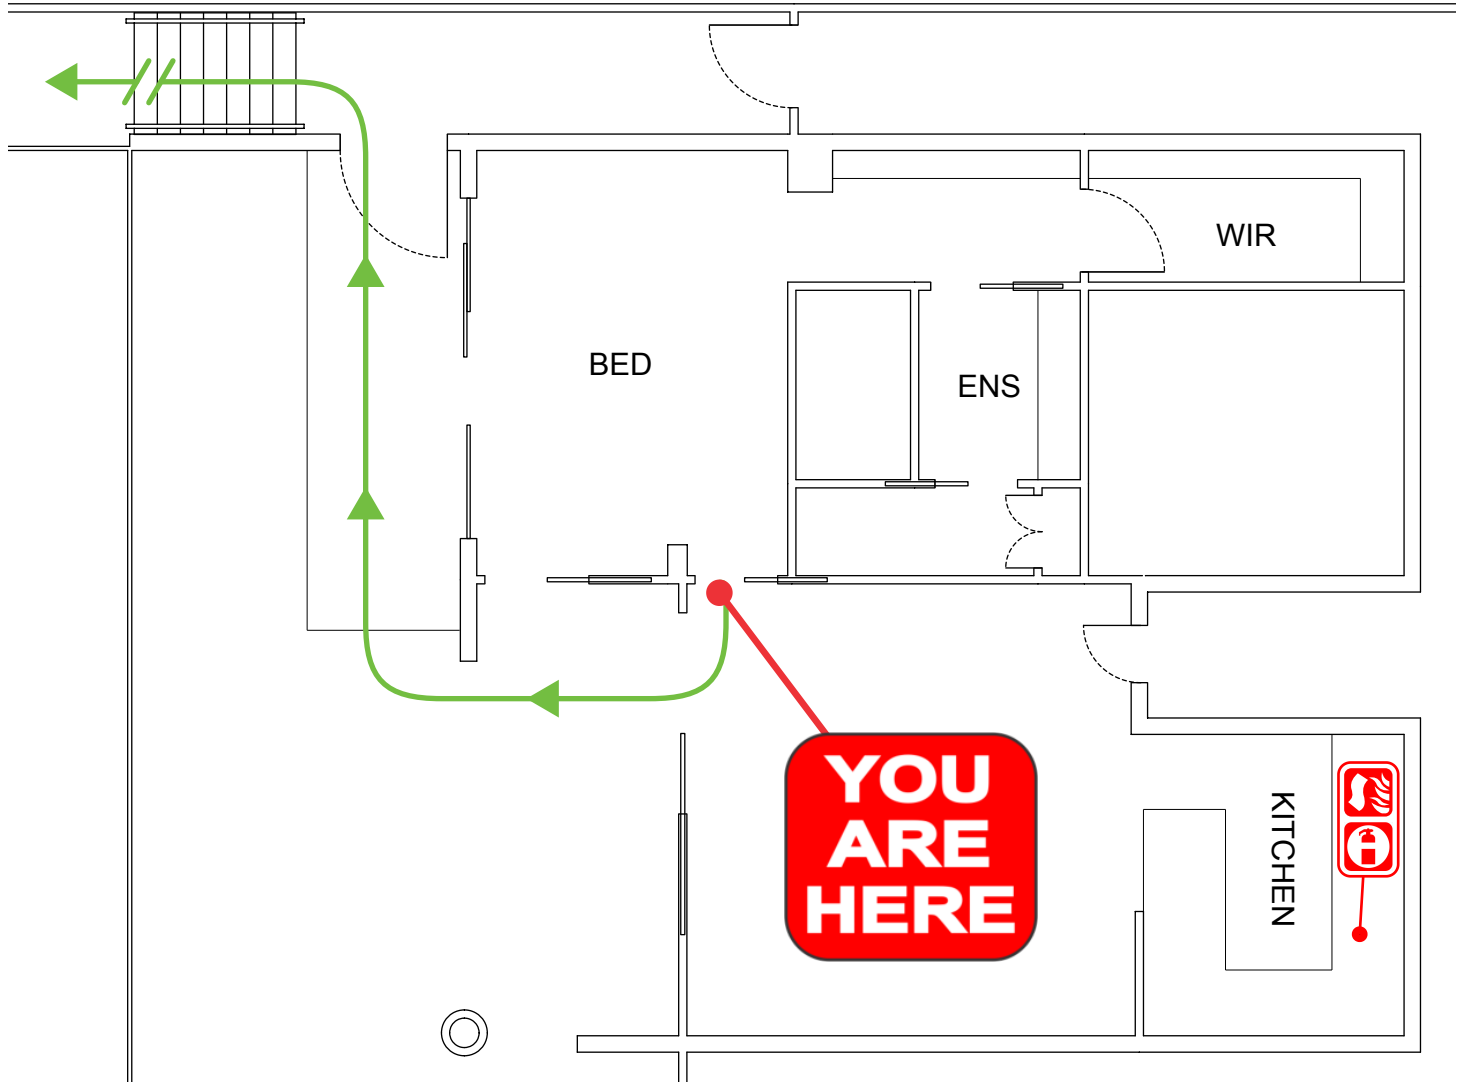

EVACUATION DIAGRAM

1/14 MOSS ST, KINGSCLIFF NSW 2487

EMERGENCY EVACUATION PROCEDURE IN CASE OF FIRE OR OTHER EMERGENCY

emergencyplus

Save the app that
could save your life

triplezero.gov.au

- If you see SMOKE, FLAMES or hear the SMOKE ALARM, alert other occupants immediately.
- If safe, close any windows and doors to confine the fire.
- Leave to the nearest **EXIT** and proceed to the assembly area.
- TELEPHONE **000** and notify the Emergency Services.
- Do not re-enter the building until you are told it is safe to do so by the Emergency Services.

TO NEAREST
ASSEMBLY AREA

LEGEND

**AUSTRALIAN
FIRE PROTECTION**

Austfirepro.com.au - 1300 80 FIRE

Preparing People For Emergencies