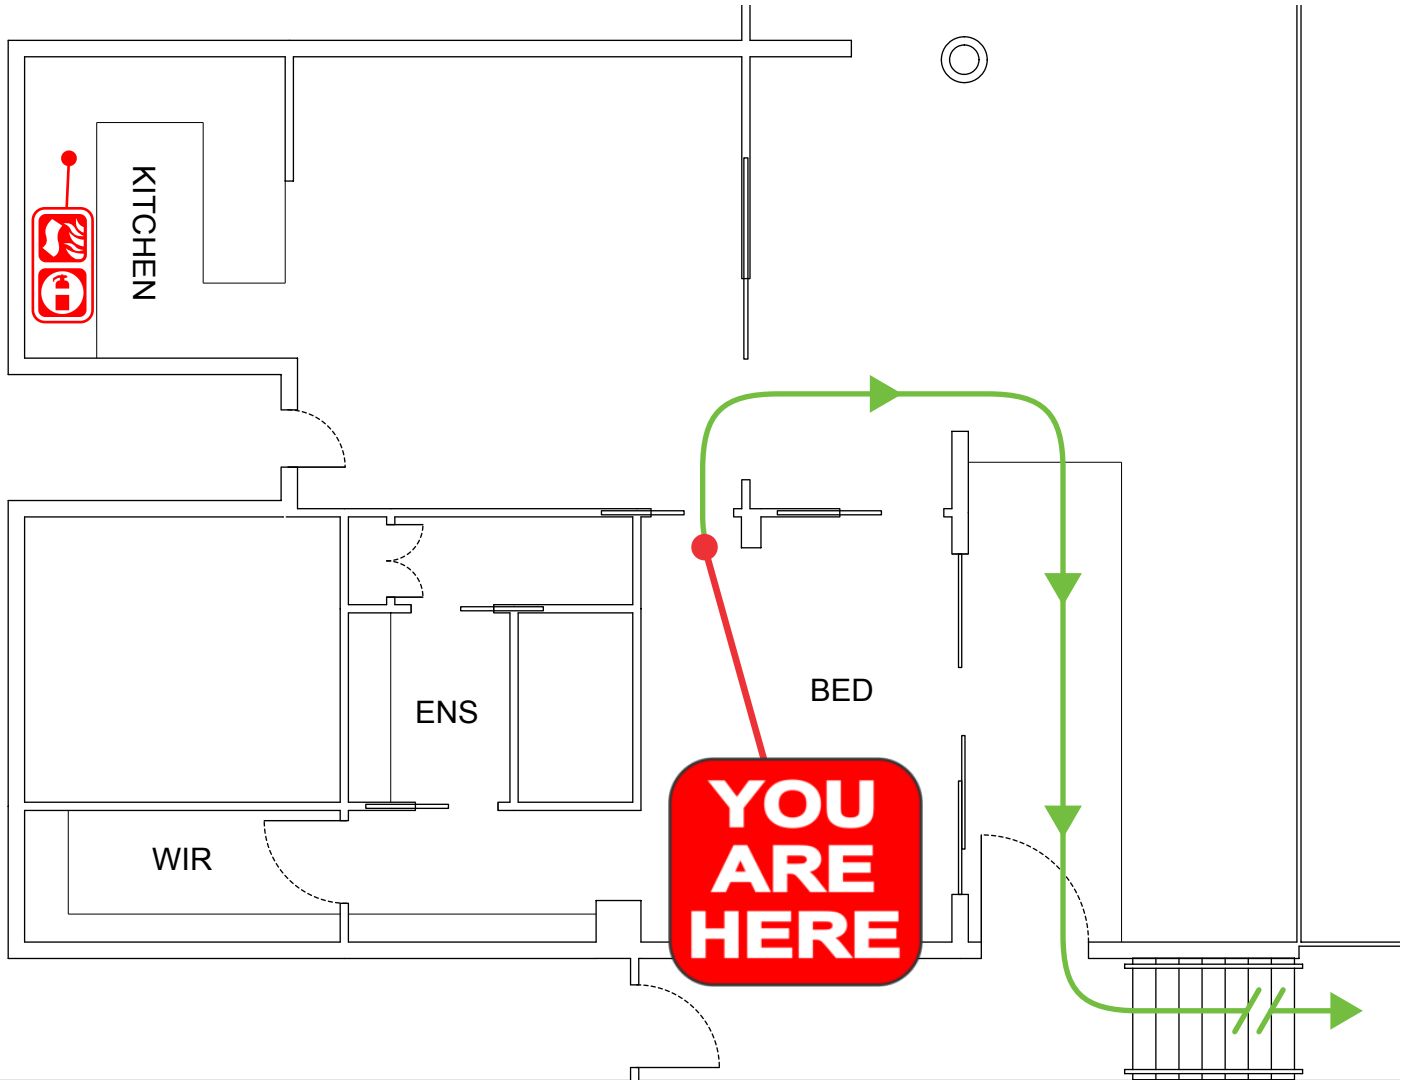

EVACUATION DIAGRAM

1/14 MOSS ST, KINGSCLIFF NSW 2487

EMERGENCY EVACUATION PROCEDURE IN CASE OF FIRE OR OTHER EMERGENCY

emergencyplus

Save the app that
could save your life

triplezero.gov.au

- If you see SMOKE, FLAMES or hear the SMOKE ALARM, alert other occupants immediately.
- If safe, close any windows and doors to confine the fire.
- Leave to the nearest **EXIT** and proceed to the assembly area.
- TELEPHONE **000** and notify the Emergency Services.
- Do not re-enter the building until you are told it is safe to do so by the Emergency Services.

TO NEAREST
ASSEMBLY AREA

LEGEND

**AUSTRALIAN
FIRE PROTECTION**

Austfirepro.com.au - 1300 80 FIRE

Preparing People For Emergencies

EVACUATION DIAGRAM

1/14 MOSS ST, KINGSCLIFF NSW 2487

EMERGENCY EVACUATION PROCEDURE IN CASE OF FIRE OR OTHER EMERGENCY

emergencyplus

Save the app that
could save your life

triplezero.gov.au

- If you see SMOKE, FLAMES or hear the SMOKE ALARM, alert other occupants immediately.
- If safe, close any windows and doors to confine the fire.
- Leave to the nearest **EXIT** and proceed to the assembly area.
- TELEPHONE **000** and notify the Emergency Services.
- Do not re-enter the building until you are told it is safe to do so by the Emergency Services.