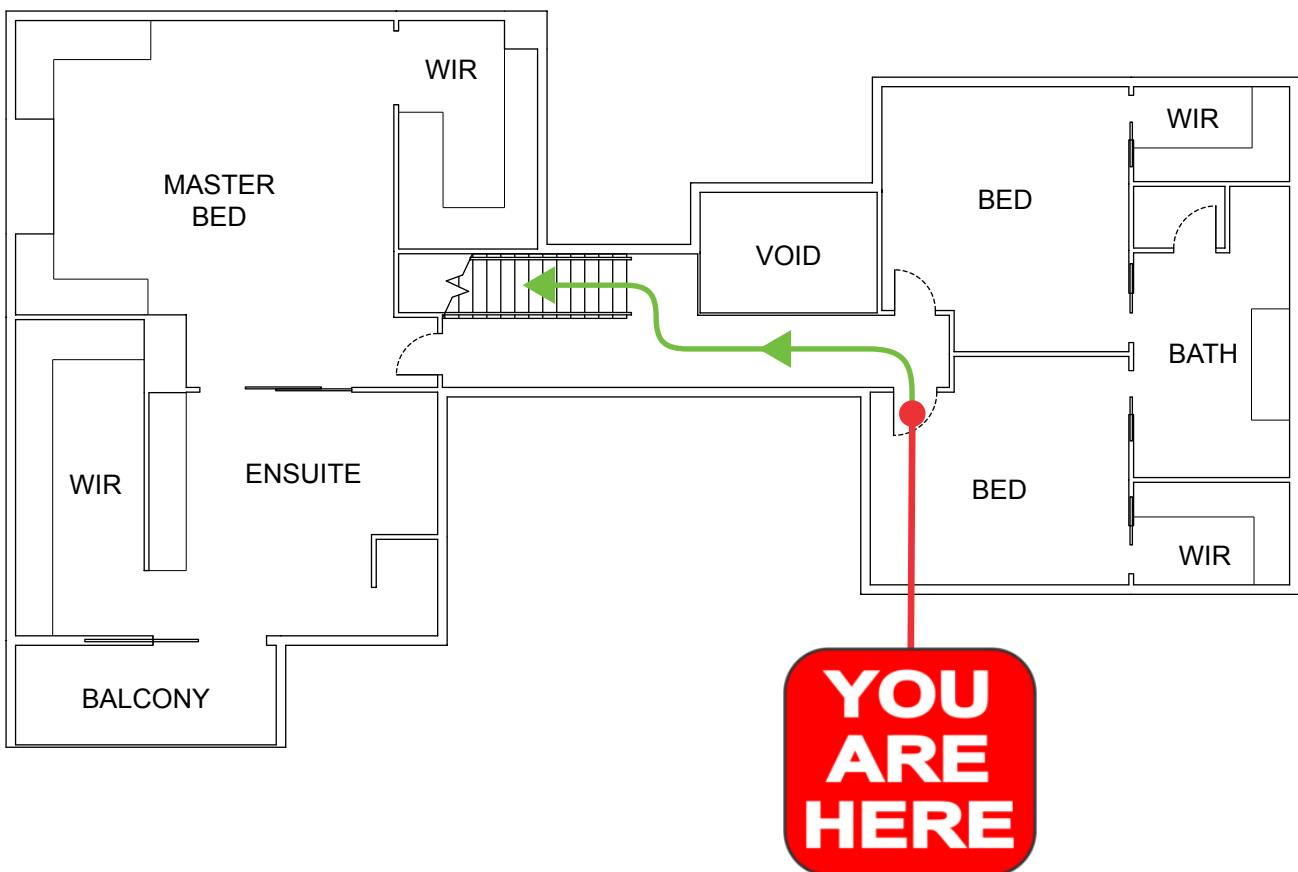

EVACUATION DIAGRAM

1 NORTH POINT AVE, KINGSCLIFF NSW 2487

EMERGENCY EVACUATION PROCEDURE IN CASE OF FIRE OR OTHER EMERGENCY

emergencyplus

Save the app that
could save your life

triplezero.gov.au

- If you see SMOKE, FLAMES or hear the SMOKE ALARM, alert other occupants immediately.
- If safe, close any windows and doors to confine the fire.
- Leave to the nearest **EXIT** and proceed to the assembly area.
- TELEPHONE **000** and notify the Emergency Services.
- Do not re-enter the building until you are told it is safe to do so by the Emergency Services.

FIRST FLOOR

LEGEND

Evacuation
Path

**AUSTRALIAN
FIRE PROTECTION**

Austfirepro.com.au - 1300 80 FIRE

Preparing People For Emergencies