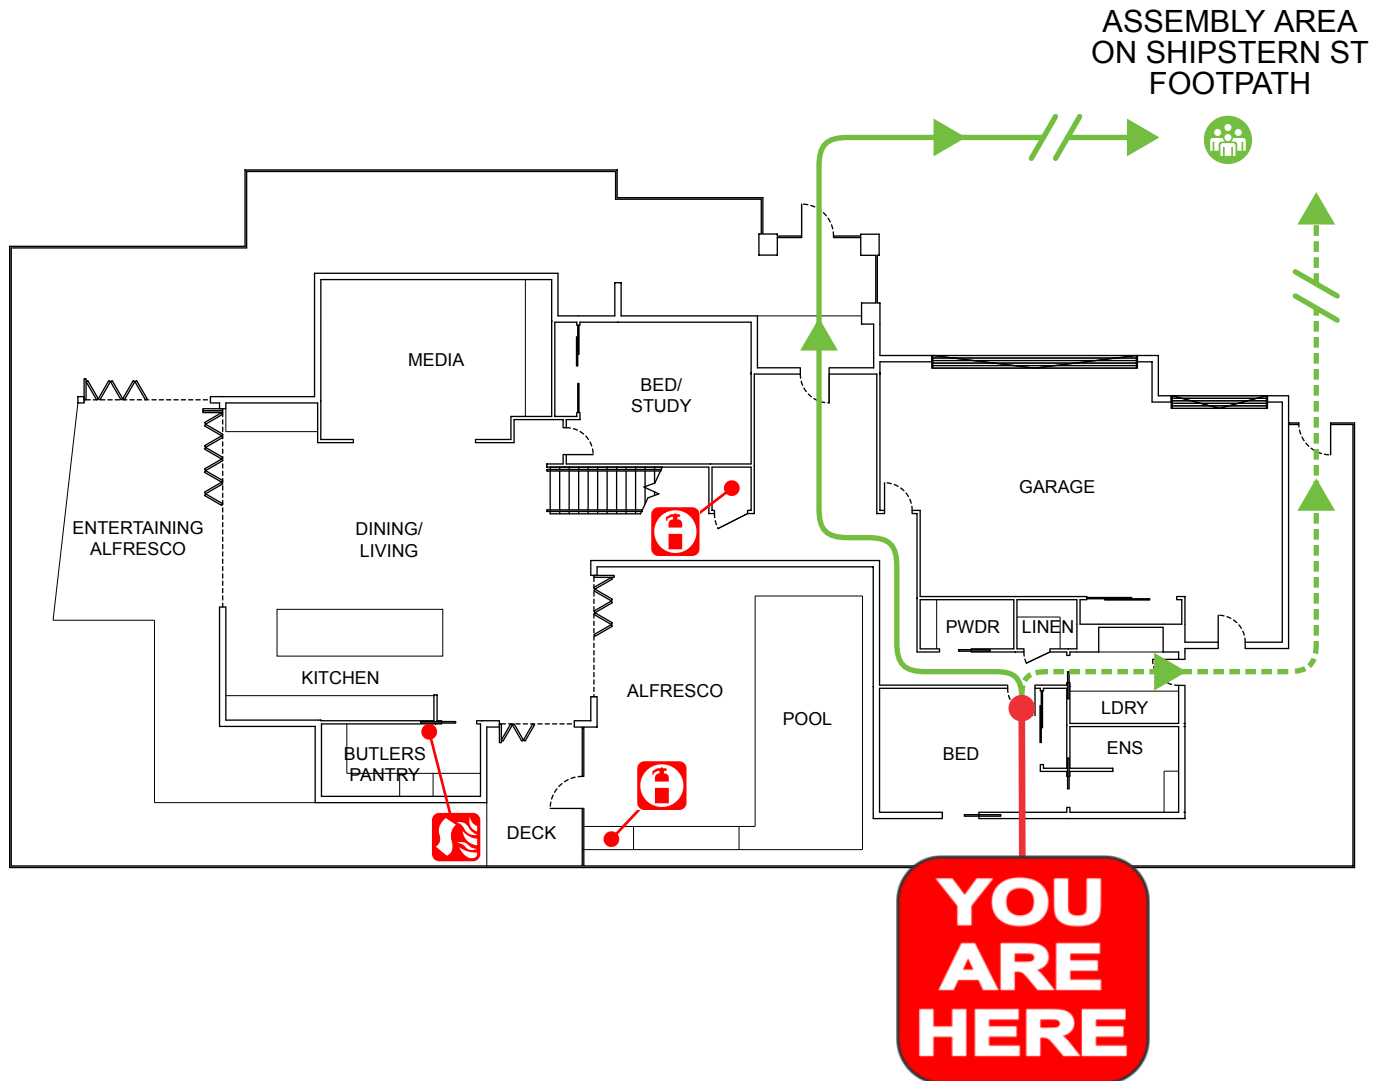

EVACUATION DIAGRAM

1 NORTH POINT AVE, KINGSCLIFF NSW 2487

EMERGENCY EVACUATION PROCEDURE IN CASE OF FIRE OR OTHER EMERGENCY

emergencyplus

Save the app that
could save your life

triplezero.gov.au

- If you see SMOKE, FLAMES or hear the SMOKE ALARM, alert other occupants immediately.
- If safe, close any windows and doors to confine the fire.
- Leave to the nearest **EXIT** and proceed to the assembly area.
- TELEPHONE **000** and notify the Emergency Services.
- Do not re-enter the building until you are told it is safe to do so by the Emergency Services.

GROUND FLOOR

LEGEND

Assembly
Area

Dry Chemical
Powder

Fire
Blanket

Alternate
Evacuation
Path

Evacuation
Path

**AUSTRALIAN
FIRE PROTECTION**

Austfirepro.com.au - 1300 80 FIRE

Preparing People For Emergencies