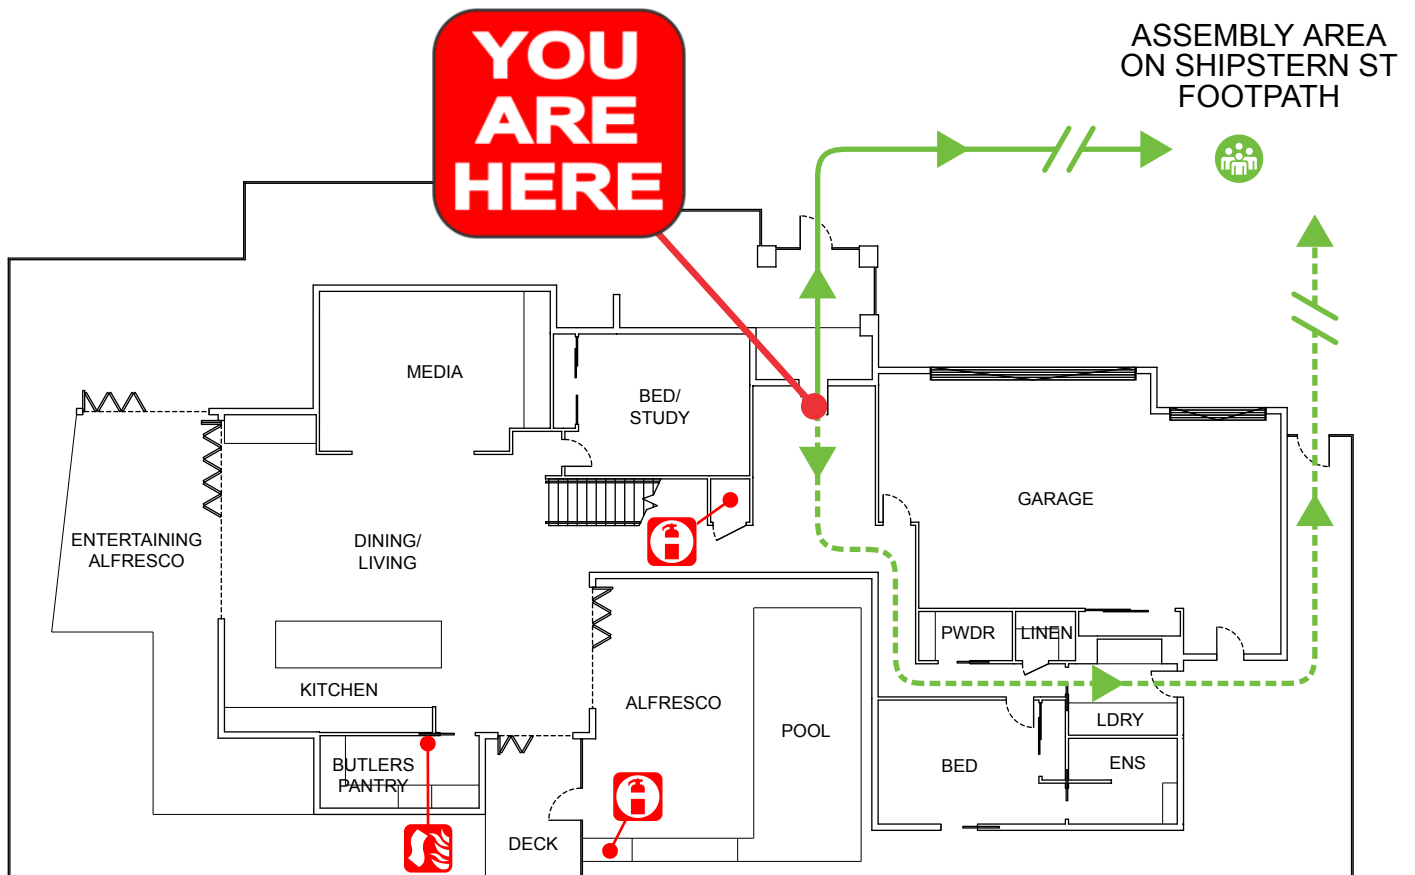

GROUND FLOOR

LEGEND

Assembly Area

Dry Chemical Powder

Fire Blanket

Alternate Evacuation Path

Evacuation Path

AUSTRALIAN
FIRE PROTECTION