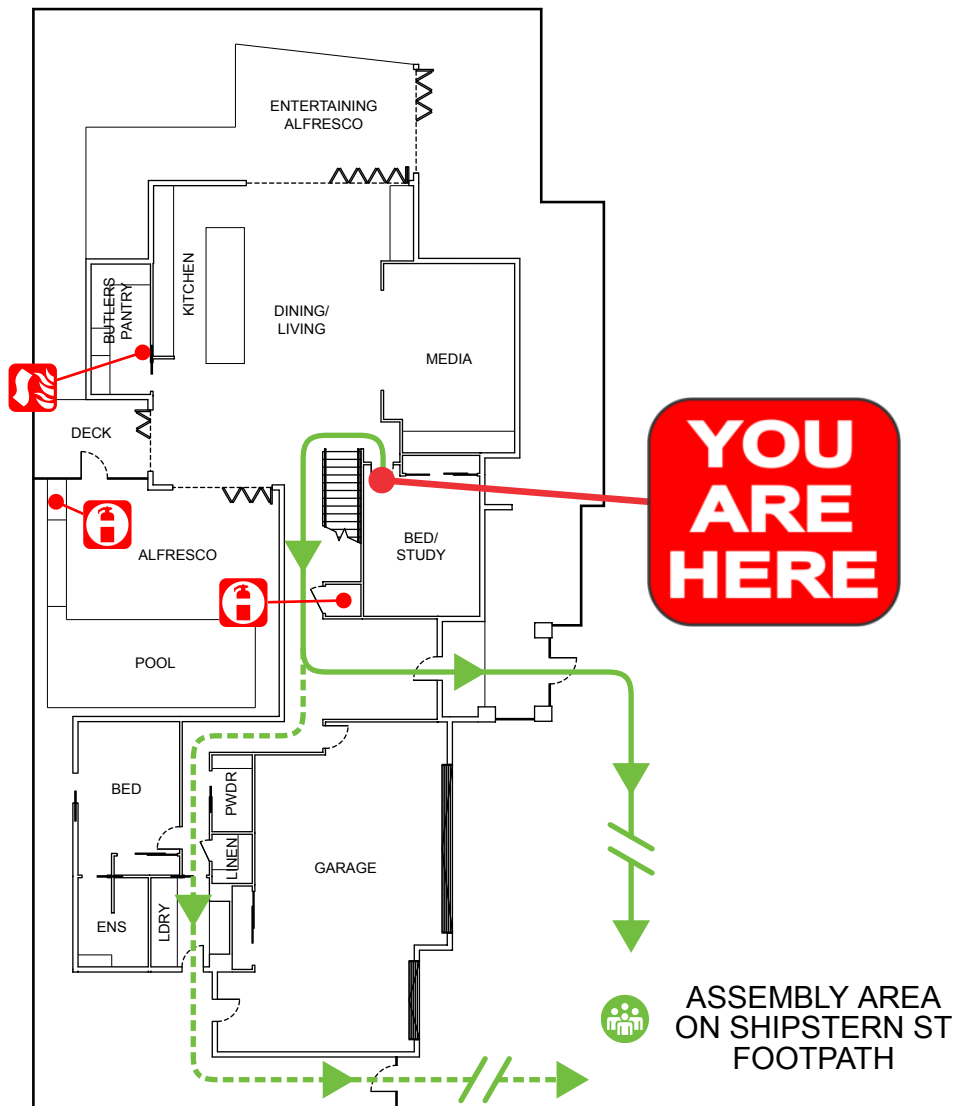

EVACUATION DIAGRAM

1 NORTH POINT AVE, KINGSCLIFF NSW 2487

EMERGENCY EVACUATION PROCEDURE IN CASE OF FIRE OR OTHER EMERGENCY

emergencyplus

Save the app that
could save your life

triplezero.gov.au

- If you see SMOKE, FLAMES or hear the SMOKE ALARM, alert other occupants immediately.
- If safe, close any windows and doors to confine the fire.
- Leave to the nearest **EXIT** and proceed to the assembly area.
- TELEPHONE **000** and notify the Emergency Services.
- Do not re-enter the building until you are told it is safe to do so by the Emergency Services.

GROUND FLOOR

LEGEND

Assembly Area

Dry Chemical Powder

Fire Blanket

Alternate Evacuation Path

Evacuation Path

AUSTRALIAN
FIRE PROTECTION

Austfirepro.com.au - 1300 80 FIRE

Preparing People For Emergencies