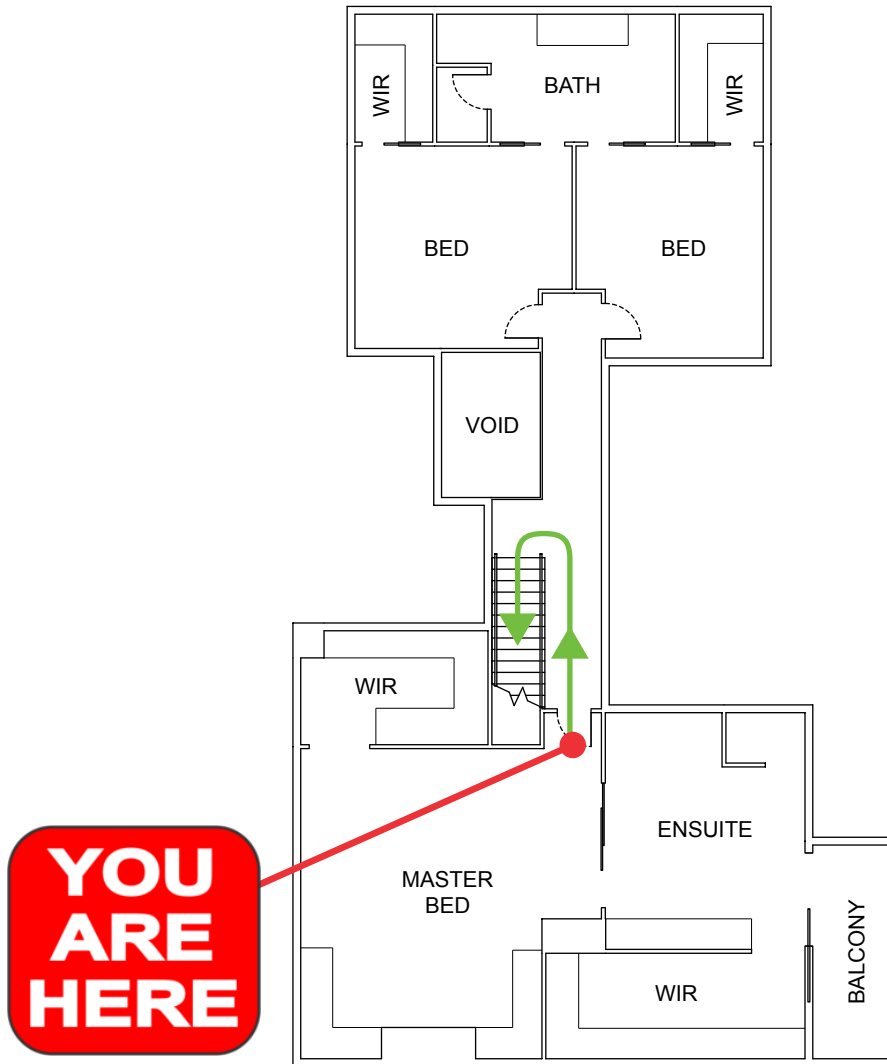

FIRST FLOOR

LEGEND

Evacuation
Path

**AUSTRALIAN
FIRE PROTECTION**

Austfirepro.com.au - 1300 80 FIRE

Preparing People For Emergencies

EVACUATION DIAGRAM

1 NORTH POINT AVE, KINGSCLIFF NSW 2487