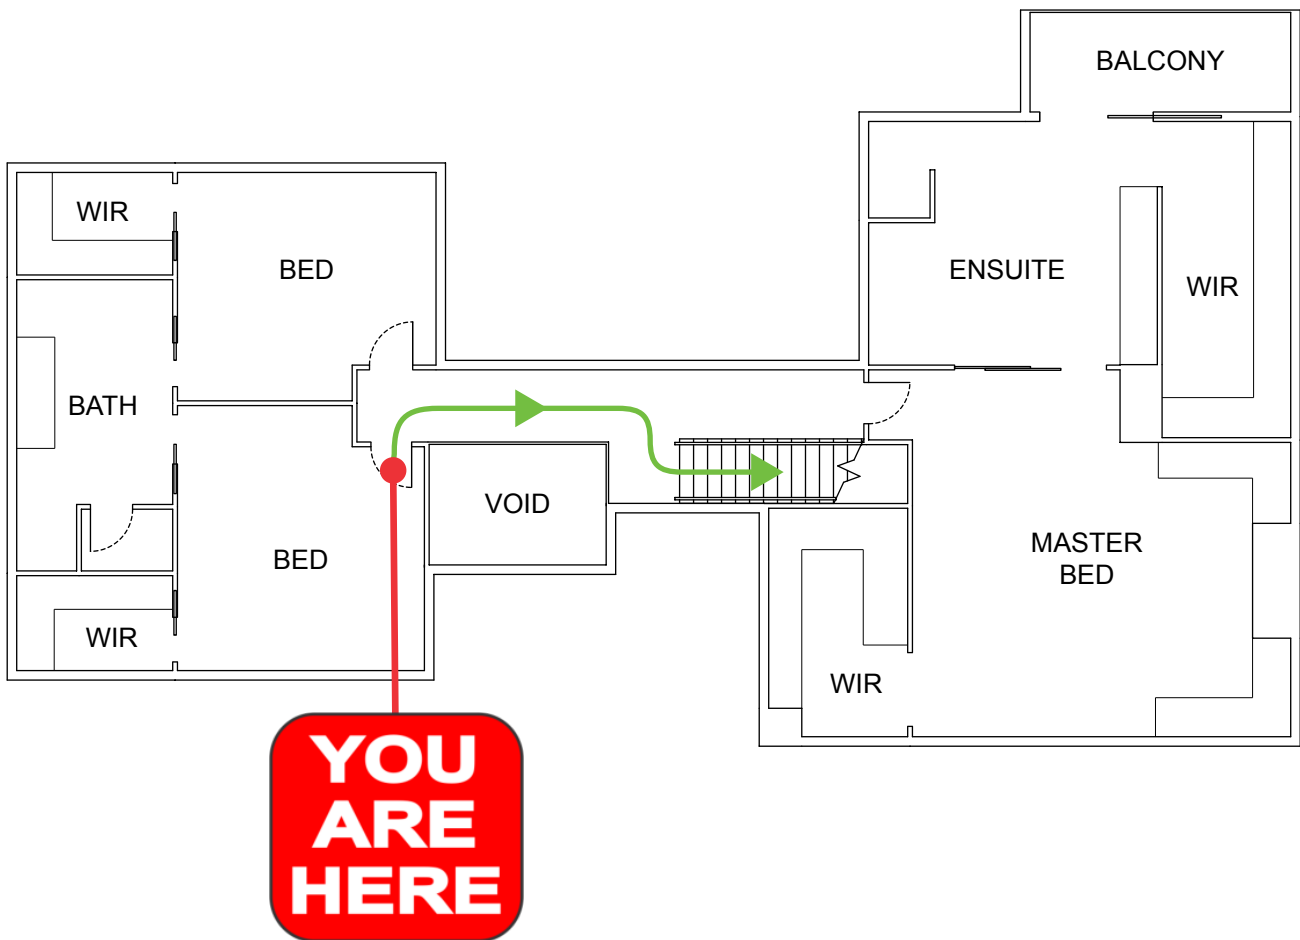

EVACUATION DIAGRAM

1 NORTH POINT AVE, KINGSCLIFF NSW 2487

EMERGENCY EVACUATION PROCEDURE IN CASE OF FIRE OR OTHER EMERGENCY

emergencyplus

Save the app that
could save your life

triplezero.gov.au

- If you see SMOKE, FLAMES or hear the SMOKE ALARM, alert other occupants immediately.
- If safe, close any windows and doors to confine the fire.
- Leave to the nearest **EXIT** and proceed to the assembly area.
- TELEPHONE **000** and notify the Emergency Services.
- Do not re-enter the building until you are told it is safe to do so by the Emergency Services.

FIRST FLOOR

LEGEND

Evacuation
Path

**AUSTRALIAN
FIRE PROTECTION**

Austfirepro.com.au - 1300 80 FIRE

Preparing People For Emergencies