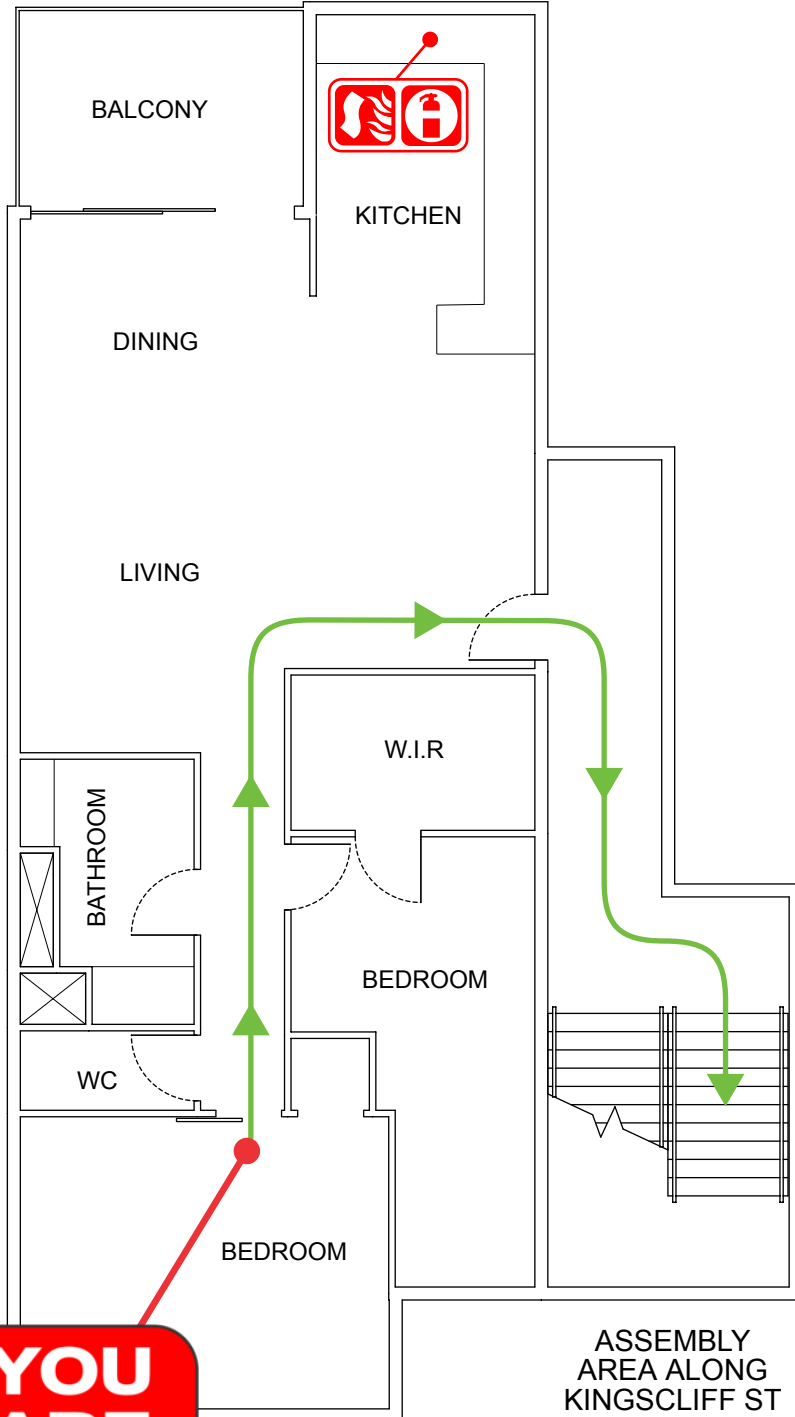

EVACUATION DIAGRAM

10/1 KINGSCLIFF STREET, KINGSCLIFF NSW 2487

EMERGENCY EVACUATION PROCEDURE IN CASE OF FIRE OR OTHER EMERGENCY

emergencyplus

Save the app that
could save your life

triplezero.gov.au

- If you see SMOKE, FLAMES or hear the SMOKE ALARM, alert other occupants immediately.
- If safe, close any windows and doors to confine the fire.
- Leave to the nearest **EXIT** and proceed to the assembly area.
- TELEPHONE **000** and notify the Emergency Services.
- Do not re-enter the building until you are told it is safe to do so by the Emergency Services.

NOT TO SCALE

IN AN EMERGENCY

emergencyplus

Save the app that could save your life

triplezero.gov.au

EMERGENCY EVACUATION
PROCEDURE IN CASE OF

FIRE OR OTHER EMERGENCY

- If you see SMOKE, FLAMES or hear the SMOKE ALARM, alert other occupants immediately.
- If safe, close any windows and doors to confine the fire.
- Leave to the nearest **EXIT** and proceed to the assembly area.
- TELEPHONE **000** and notify the Emergency Services.
- Do not re-enter the building until you are told it is safe to do so by the Emergency Services.