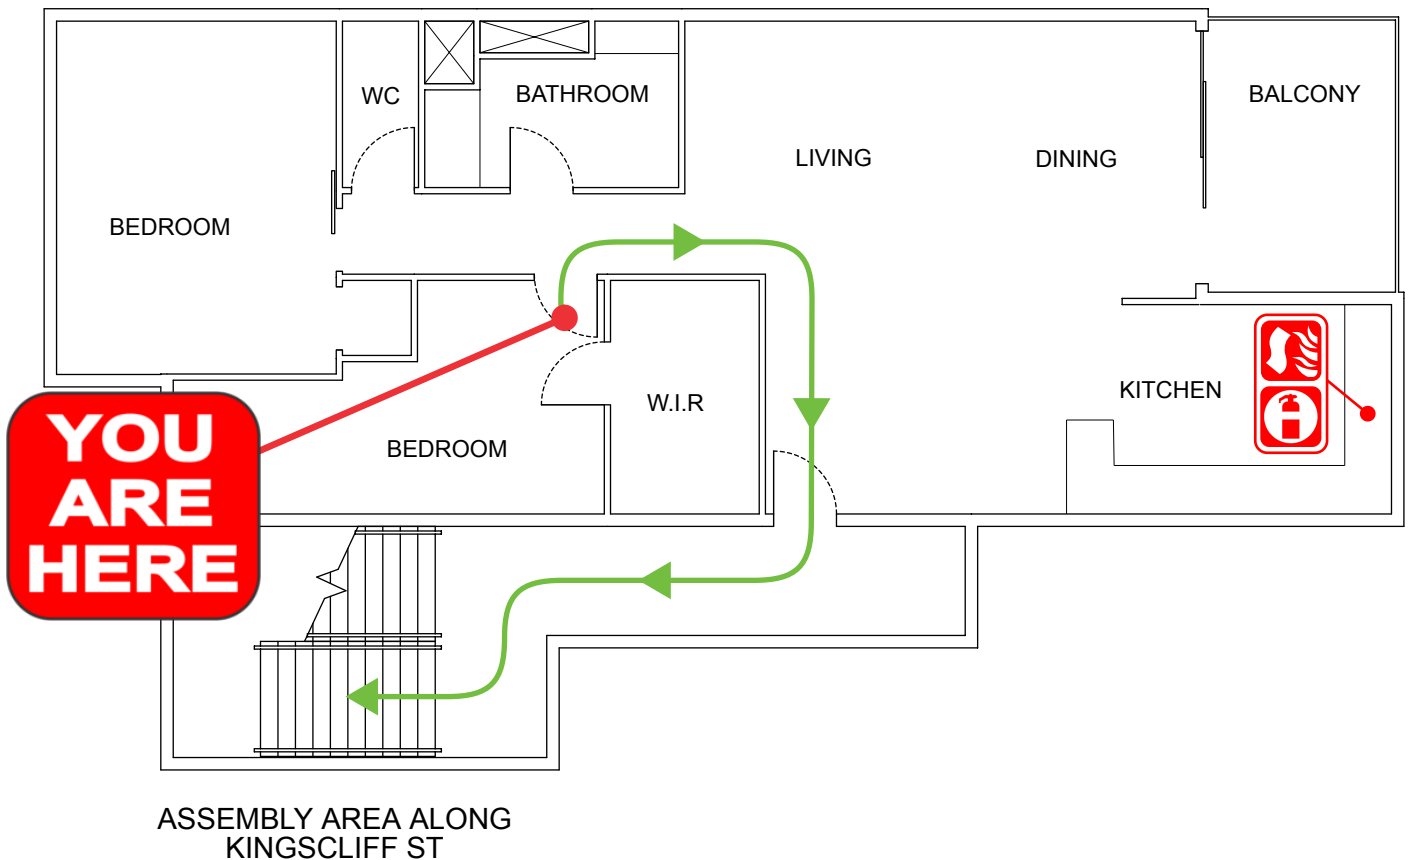

EVACUATION DIAGRAM

10/1 KINGSCLIFF STREET, KINGSCLIFF NSW 2487

EMERGENCY EVACUATION PROCEDURE IN CASE OF FIRE OR OTHER EMERGENCY

emergencyplus

Save the app that
could save your life

triplezero.gov.au

- If you see SMOKE, FLAMES or hear the SMOKE ALARM, alert other occupants immediately.
- If safe, close any windows and doors to confine the fire.
- Leave to the nearest **EXIT** and proceed to the assembly area.
- TELEPHONE **000** and notify the Emergency Services.
- Do not re-enter the building until you are told it is safe to do so by the Emergency Services.

UNIT 10

LEGEND

Dry Chemical
Powder

Fire
Blanket

Evacuation
Path

**AUSTRALIAN
FIRE PROTECTION**

Austfirepro.com.au - 1300 80 FIRE

Preparing People For Emergencies