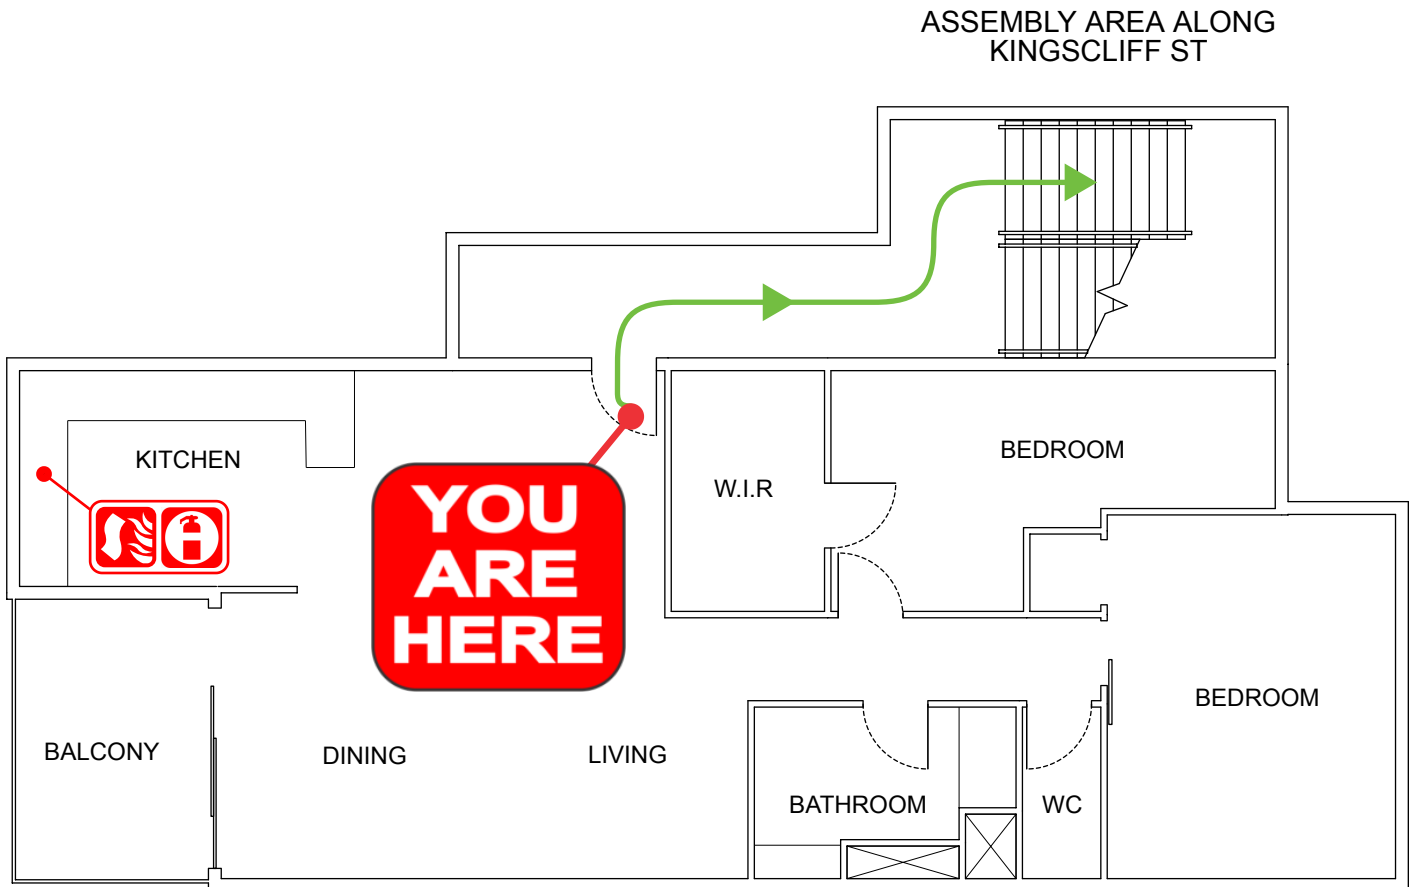

EVACUATION DIAGRAM

10/1 KINGSCLIFF STREET, KINGSCLIFF NSW 2487

EMERGENCY EVACUATION PROCEDURE IN CASE OF FIRE OR OTHER EMERGENCY

emergencyplus

Save the app that
could save your life

triplezero.gov.au

- If you see SMOKE, FLAMES or hear the SMOKE ALARM, alert other occupants immediately.
- If safe, close any windows and doors to confine the fire.
- Leave to the nearest **EXIT** and proceed to the assembly area.
- TELEPHONE **000** and notify the Emergency Services.
- Do not re-enter the building until you are told it is safe to do so by the Emergency Services.

UNIT 10

LEGEND

**AUSTRALIAN
FIRE PROTECTION**

Austfirepro.com.au - 1300 80 FIRE

Preparing People For Emergencies