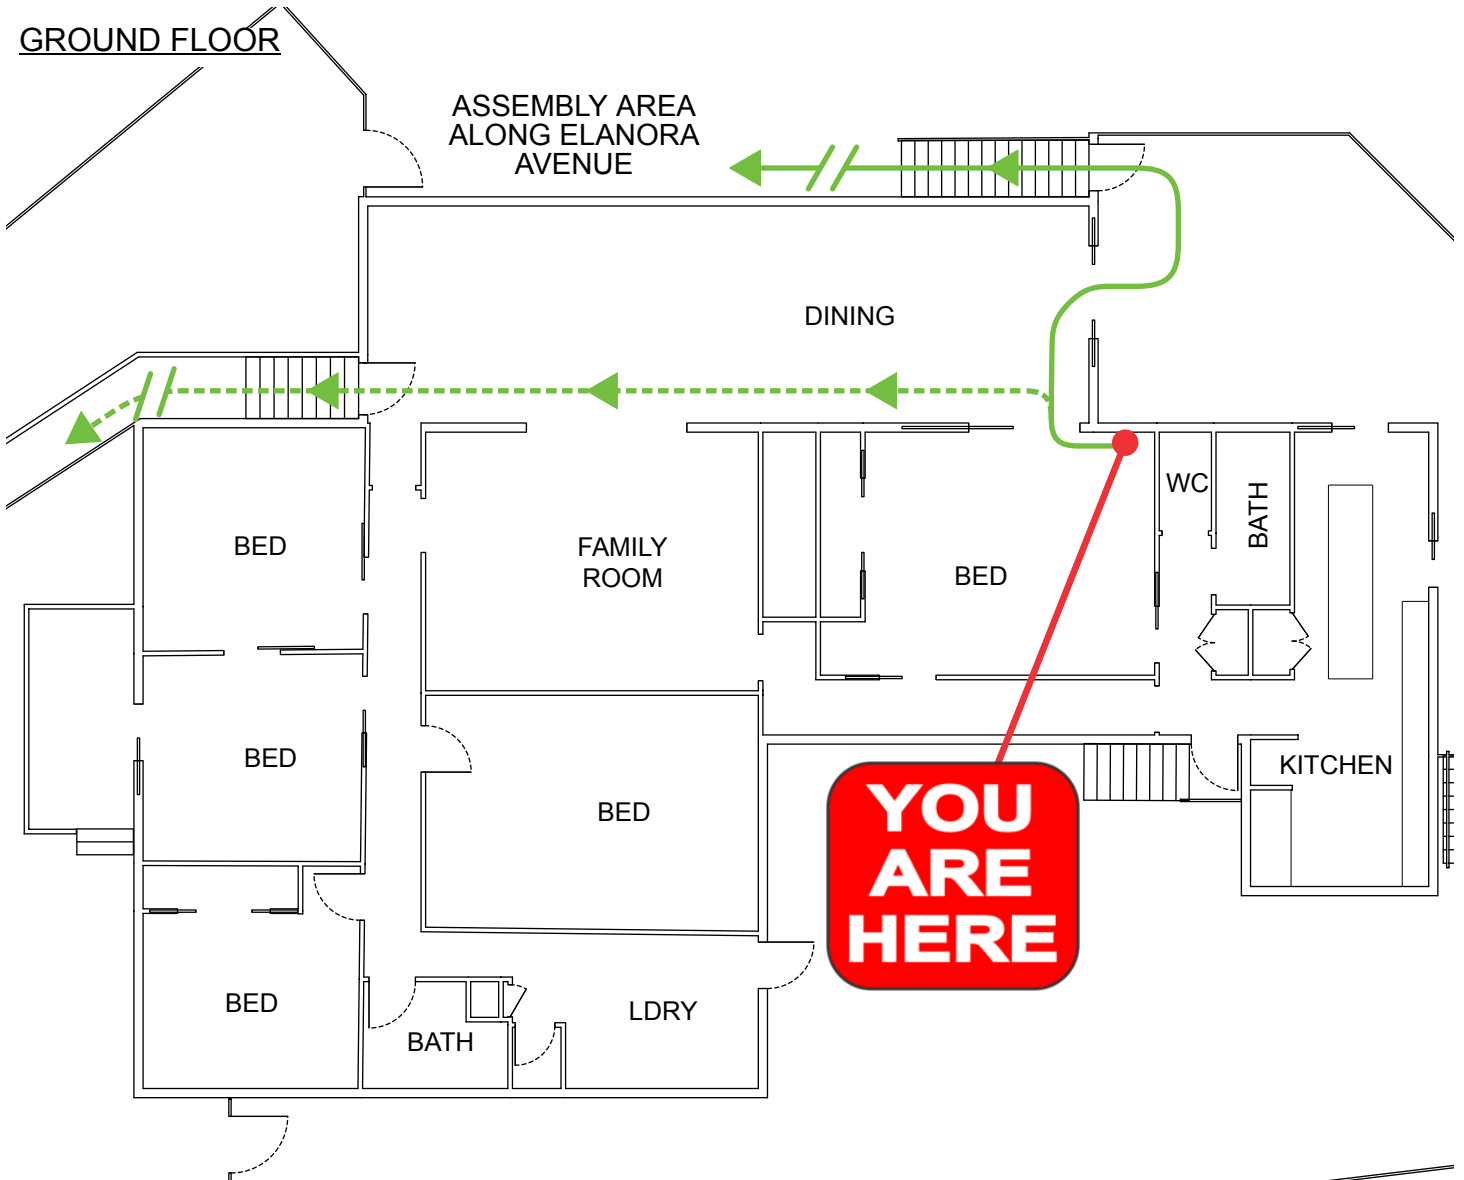

GROUND FLOOR

ASSEMBLY AREA
ALONG ELANORA
AVENUE

LEGEND

Alternate
Evacuation Path

Evacuation
Path

**AUSTRALIAN
FIRE PROTECTION**

Austfirepro.com.au - 1300 80 FIRE

Preparing People For Emergencies