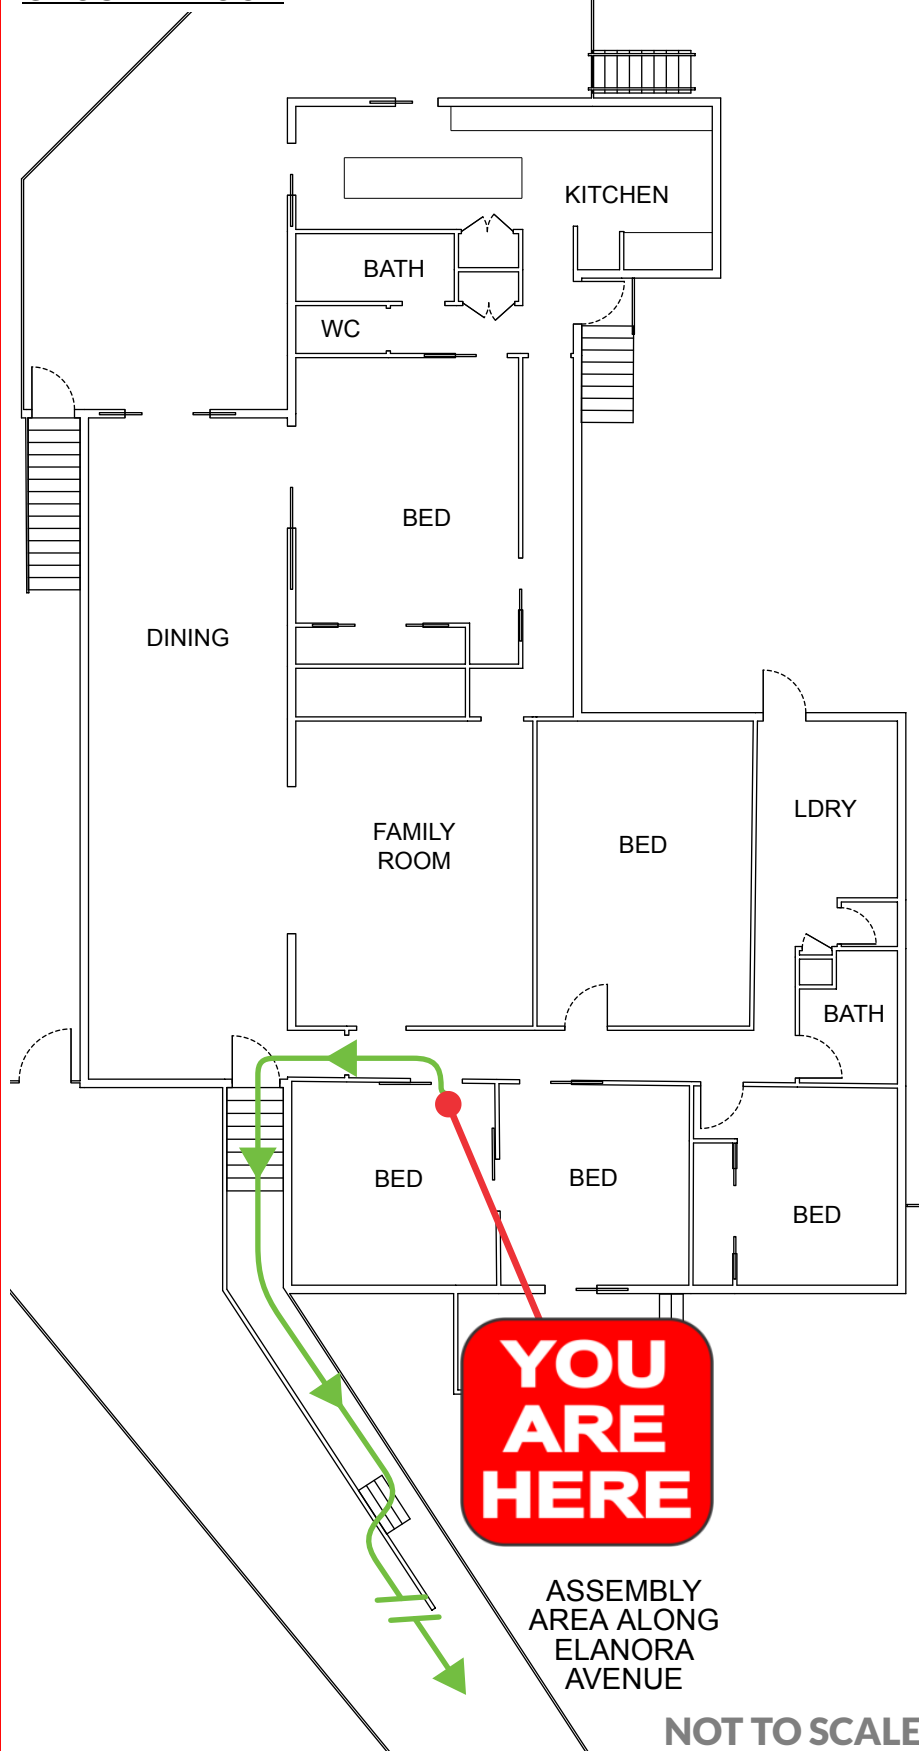

**AUSTRALIAN
FIRE PROTECTION**

Austfirepro.com.au - 1300 80 FIRE

Preparing People For Emergencies

LEGEND

EVACUATION DIAGRAM

15 ELANORA AVE, POTTSVILLE NSW 2489

GROUND FLOOR

NOT TO SCALE