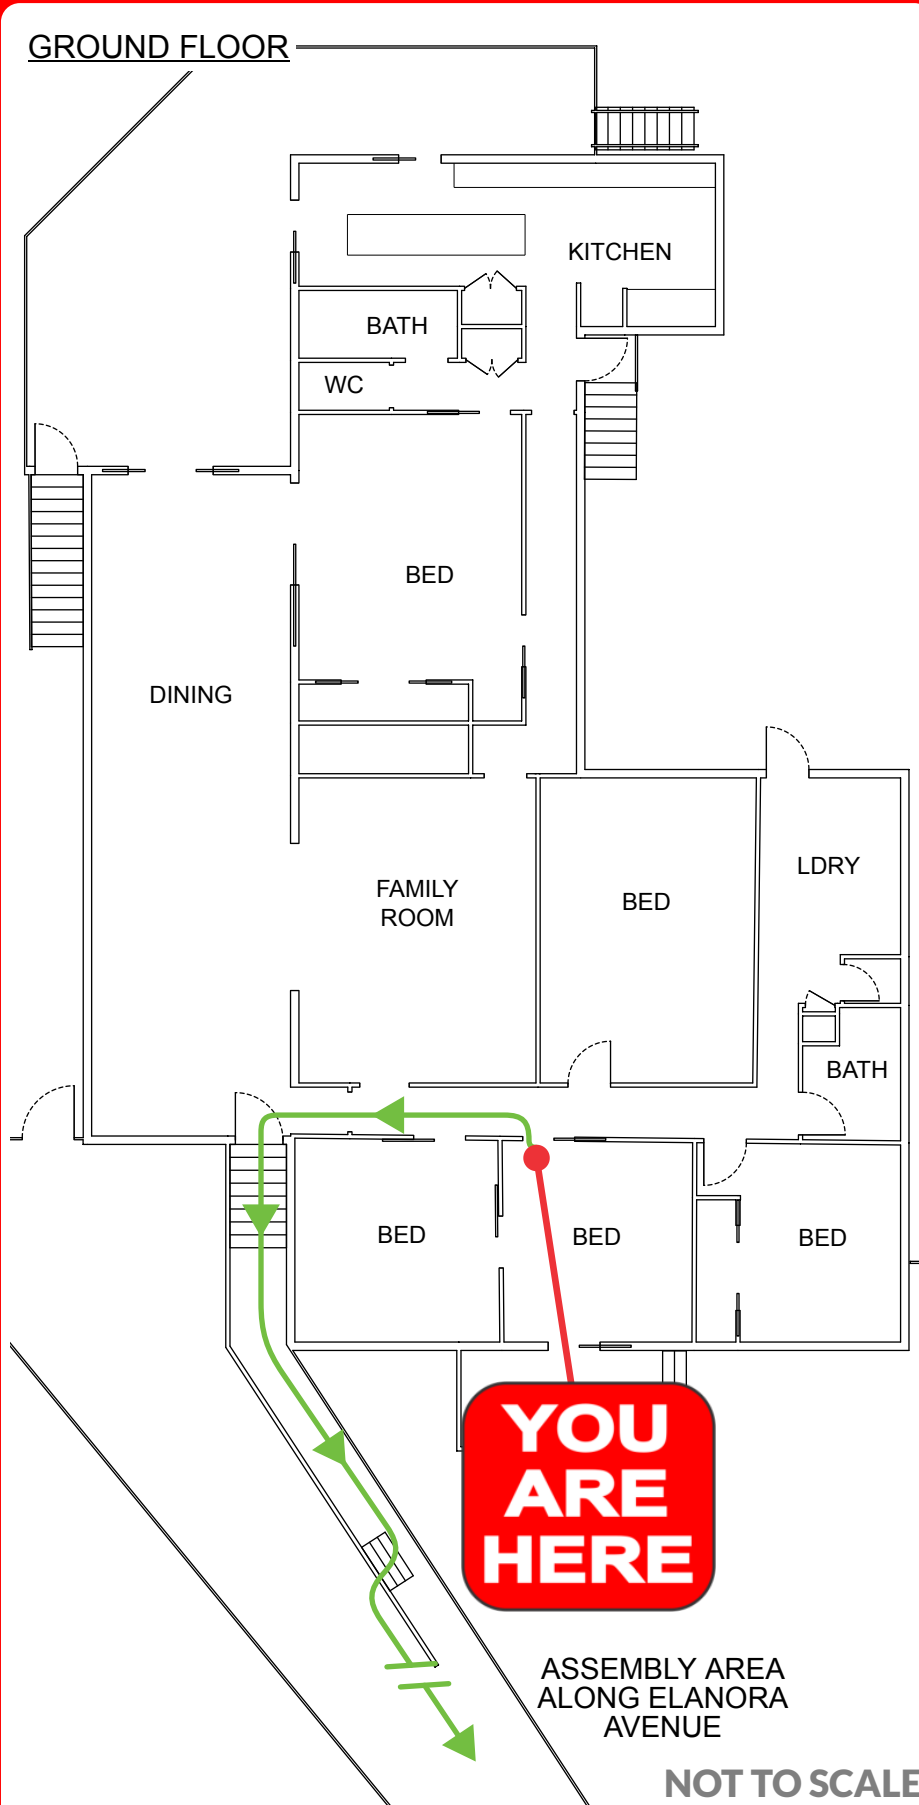

**AUSTRALIAN
FIRE PROTECTION**

Austfirepro.com.au - 1300 80 FIRE

Preparing People For Emergencies

LEGEND

Evacuation
Path

EVACUATION DIAGRAM

15 ELANORA AVE, POTTSVILLE NSW 2489

IN AN EMERGENCY