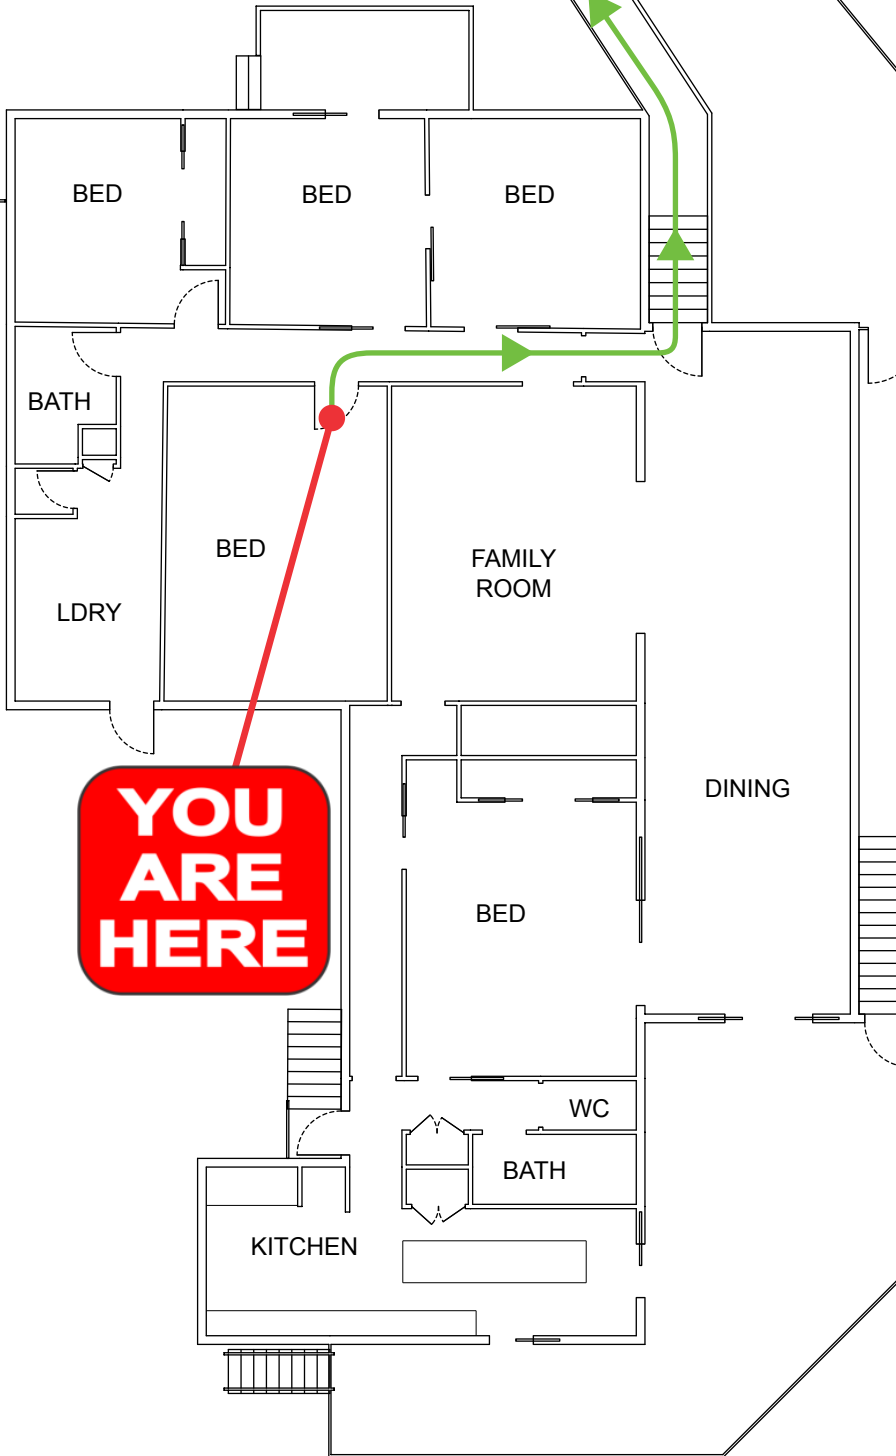

**AUSTRALIAN
FIRE PROTECTION**

Austfirepro.com.au - 1300 80 FIRE

Preparing People For Emergencies

LEGEND

EVACUATION DIAGRAM

15 ELANORA AVE, POTTSVILLE NSW 2489

GROUND FLOOR

ASSEMBLY
AREA ALONG
ELANORA
AVENUE