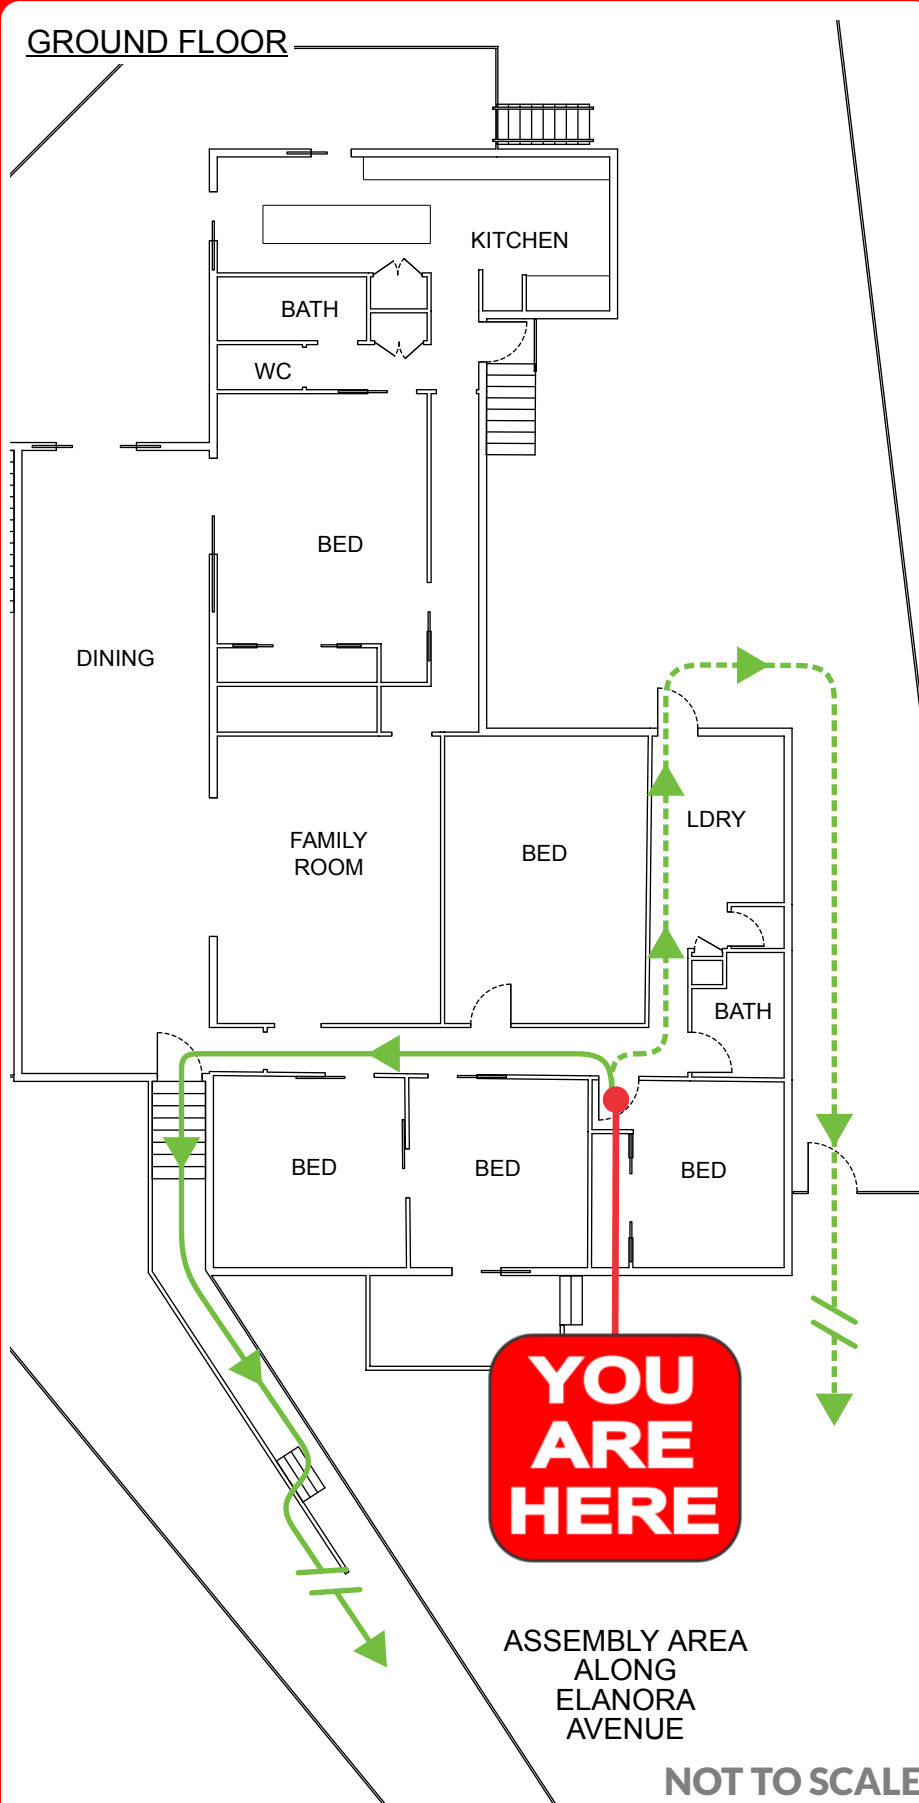

EVACUATION DIAGRAM

15 ELANORA AVE, POTTSVILLE NSW 2489

IN AN EMERGENCY

emergencyplus

Save the app that
could save your life

triplezero.gov.au

EMERGENCY EVACUATION PROCEDURE IN CASE OF

FIRE OR OTHER EMERGENCY

- If you see SMOKE, FLAMES or hear the SMOKE ALARM, alert other occupants immediately.
- If safe, close any windows and doors to confine the fire.
- Leave to the nearest **EXIT** and proceed to the assembly area.
- TELEPHONE **000** and notify the Emergency Services.
- Do not re-enter the building until you are told it is safe to do so by the Emergency Services.

**AUSTRALIAN
FIRE PROTECTION**

Austfirepro.com.au - 1300 80 FIRE

Preparing People For Emergencies

LEGEND