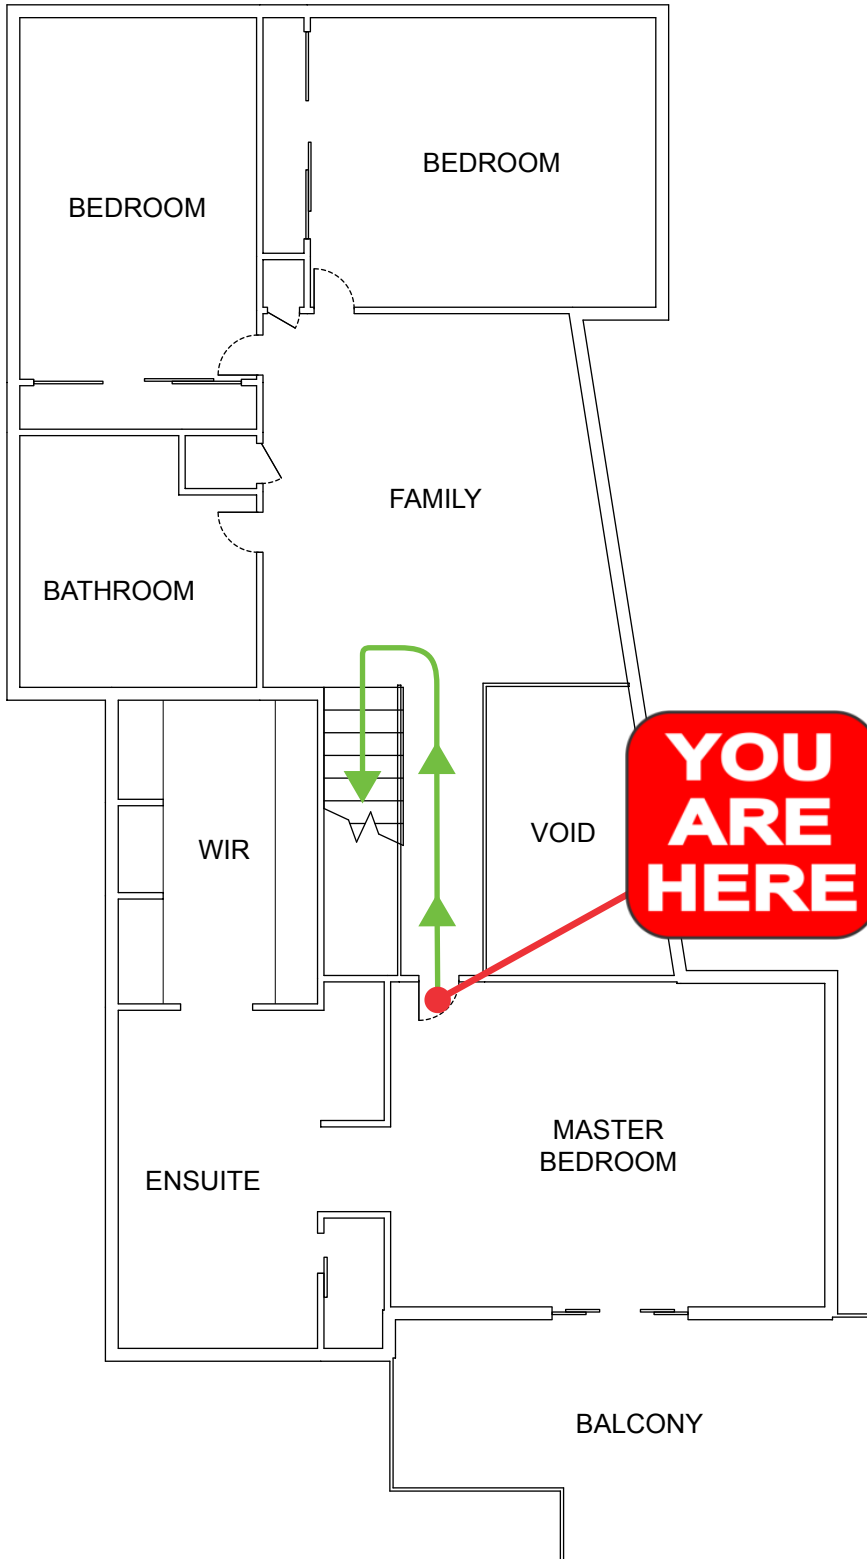

EVACUATION DIAGRAM

17 NARRABEEN STREET, KINGSCLIFF NSW 2487

FIRST FLOOR

NOT TO SCALE

LEGEND

IN AN EMERGENCY

emergencyplus

Save the app that
could save your life

triplezero.gov.au

EMERGENCY EVACUATION PROCEDURE IN CASE OF

FIRE OR OTHER EMERGENCY

- If you see SMOKE, FLAMES or hear the SMOKE ALARM, alert other occupants immediately.
- If safe, close any windows and doors to confine the fire.
- Leave to the nearest **EXIT** and proceed to the assembly area.
- TELEPHONE **000** and notify the Emergency Services.
- Do not re-enter the building until you are told it is safe to do so by the Emergency Services.

**AUSTRALIAN
FIRE PROTECTION**

Austfirepro.com.au - 1300 80 FIRE

Preparing People For Emergencies