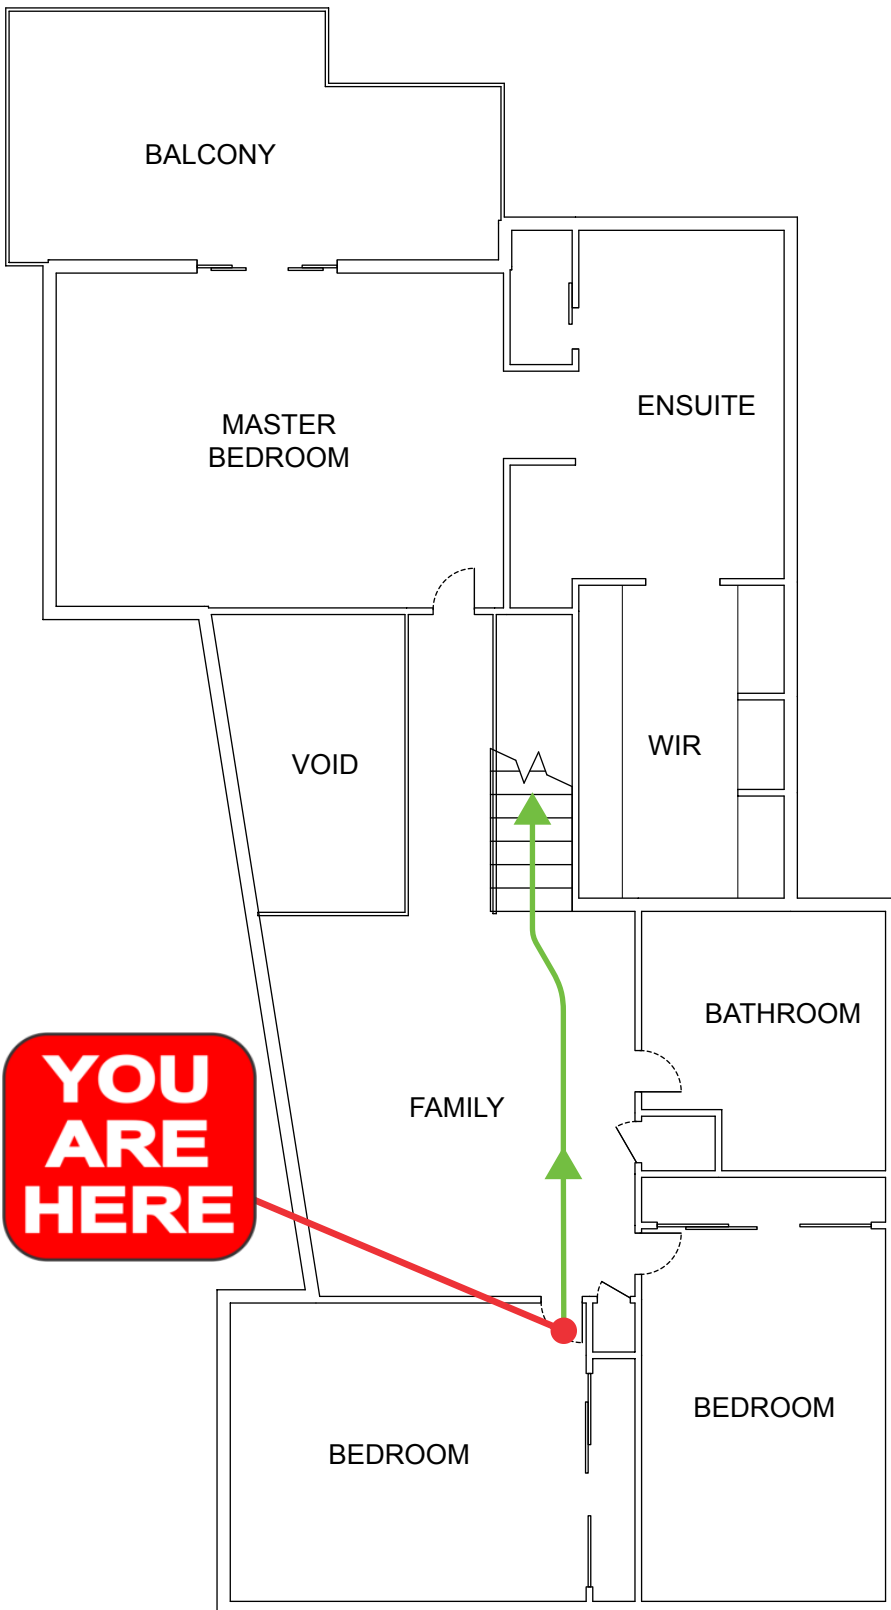

**AUSTRALIAN
FIRE PROTECTION**

Austfirepro.com.au - 1300 80 FIRE

Preparing People For Emergencies

EVACUATION DIAGRAM

17 NARRABEEN STREET, KINGSCLIFF NSW 2487

FIRST FLOOR

NOT TO SCALE

IN AN EMERGENCY