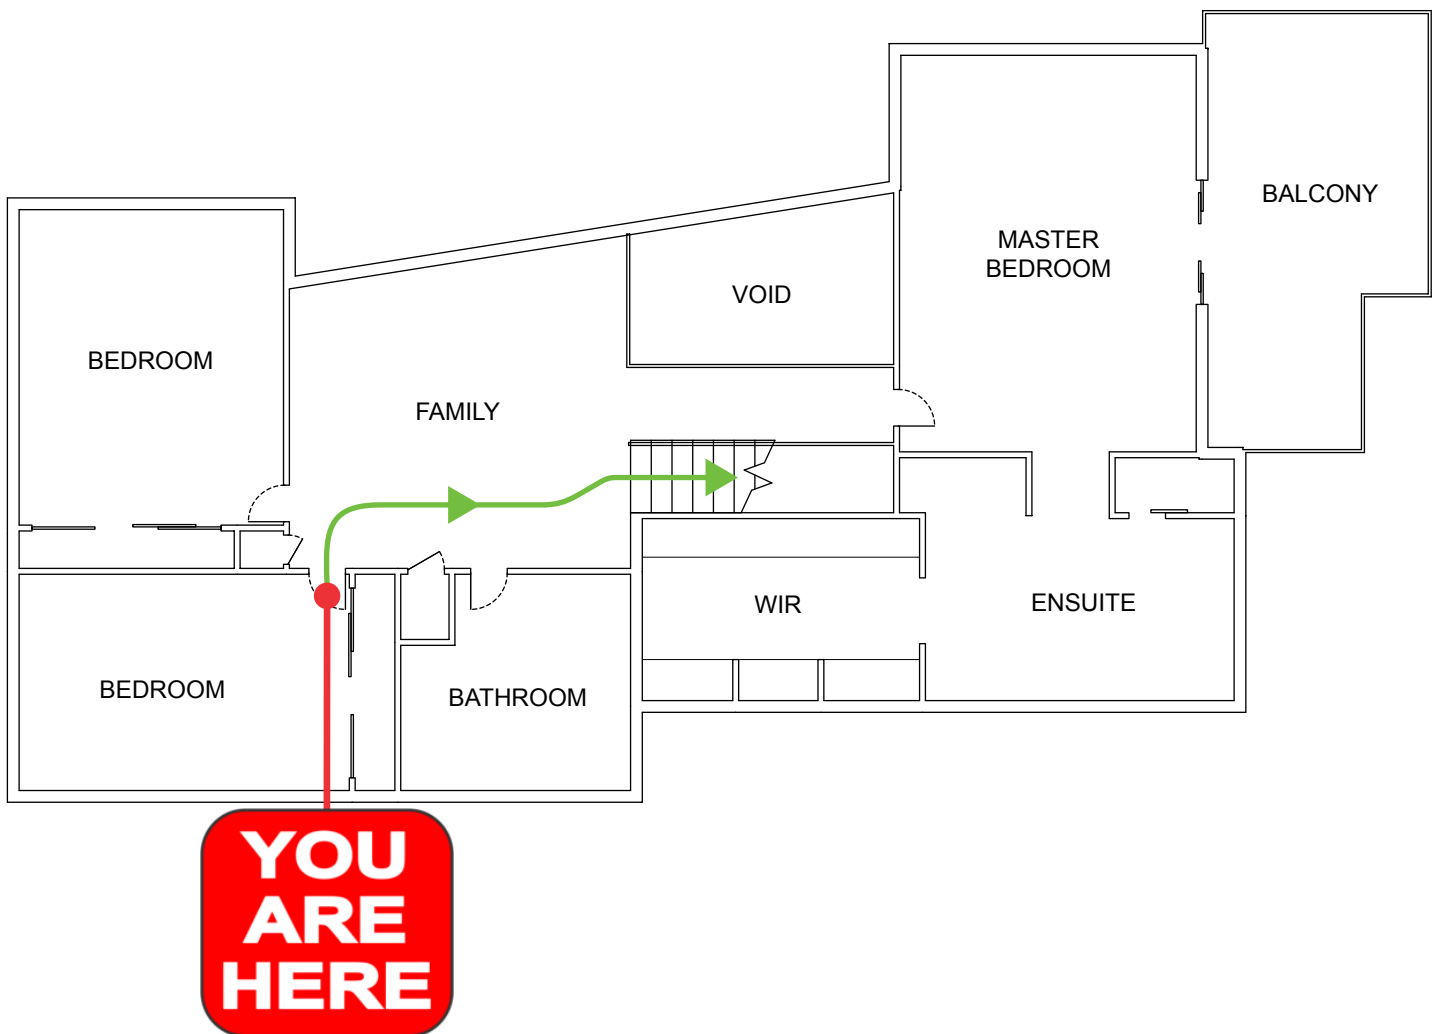

EVACUATION DIAGRAM

17 NARRABEEN STREET, KINGSCLIFF NSW 2487

EMERGENCY EVACUATION PROCEDURE IN CASE OF FIRE OR OTHER EMERGENCY

emergencyplus

Save the app that
could save your life

triplezero.gov.au

- If you see SMOKE, FLAMES or hear the SMOKE ALARM, alert other occupants immediately.
- If safe, close any windows and doors to confine the fire.
- Leave to the nearest **EXIT** and proceed to the assembly area.
- TELEPHONE **000** and notify the Emergency Services.
- Do not re-enter the building until you are told it is safe to do so by the Emergency Services.

FIRST FLOOR

LEGEND

Evacuation
Path

**AUSTRALIAN
FIRE PROTECTION**

Austfirepro.com.au - 1300 80 FIRE

Preparing People For Emergencies