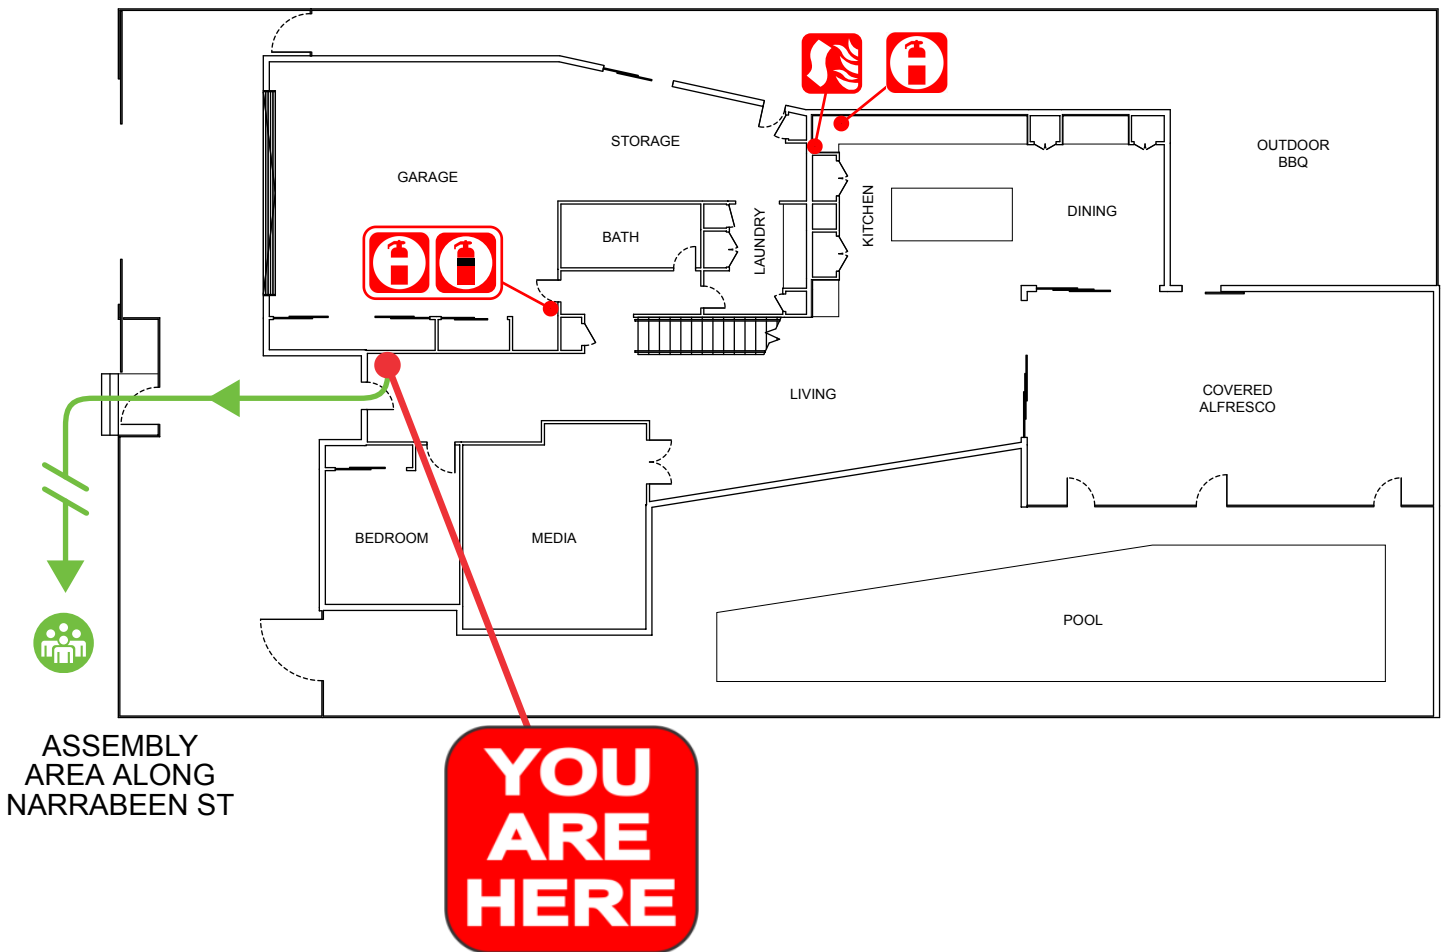

EVACUATION DIAGRAM

17 NARRABEEN STREET, KINGSCLIFF NSW 2487

EMERGENCY EVACUATION PROCEDURE IN CASE OF FIRE OR OTHER EMERGENCY

emergencyplus

Save the app that
could save your life

triplezero.gov.au

- If you see SMOKE, FLAMES or hear the SMOKE ALARM, alert other occupants immediately.
- If safe, close any windows and doors to confine the fire.
- Leave to the nearest **EXIT** and proceed to the assembly area.
- TELEPHONE **000** and notify the Emergency Services.
- Do not re-enter the building until you are told it is safe to do so by the Emergency Services.

GROUND FLOOR

LEGEND

Assembly Area

Carbon Dioxide

Dry Chemical Powder

Fire Blanket

Evacuation Path

**AUSTRALIAN
FIRE PROTECTION**

Austfirepro.com.au - 1300 80 FIRE

Preparing People For Emergencies