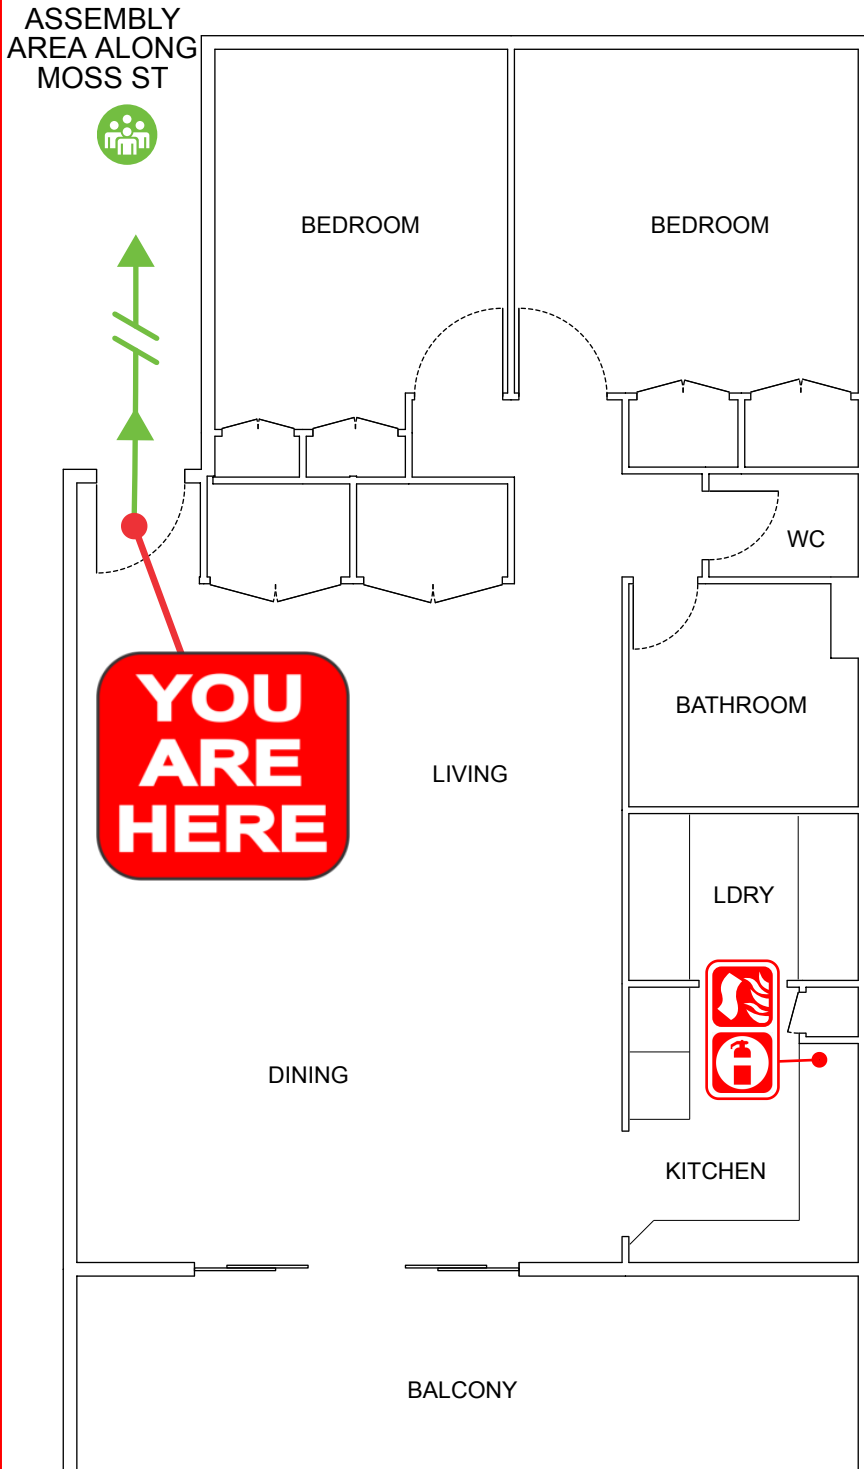

EVACUATION DIAGRAM

2/12 MOSS STREET, KINGSCLIFF NSW 2487

UNIT 2

NOT TO SCALE

IN AN EMERGENCY

emergencyplus

Save the app that could save your life

triplezero.gov.au

EMERGENCY EVACUATION PROCEDURE IN CASE OF

FIRE OR OTHER EMERGENCY

- If you see SMOKE, FLAMES or hear the SMOKE ALARM, alert other occupants immediately.
- If safe, close any windows and doors to confine the fire.
- Leave to the nearest **EXIT** and proceed to the assembly area.
- TELEPHONE **000** and notify the Emergency Services.
- Do not re-enter the building until you are told it is safe to do so by the Emergency Services.