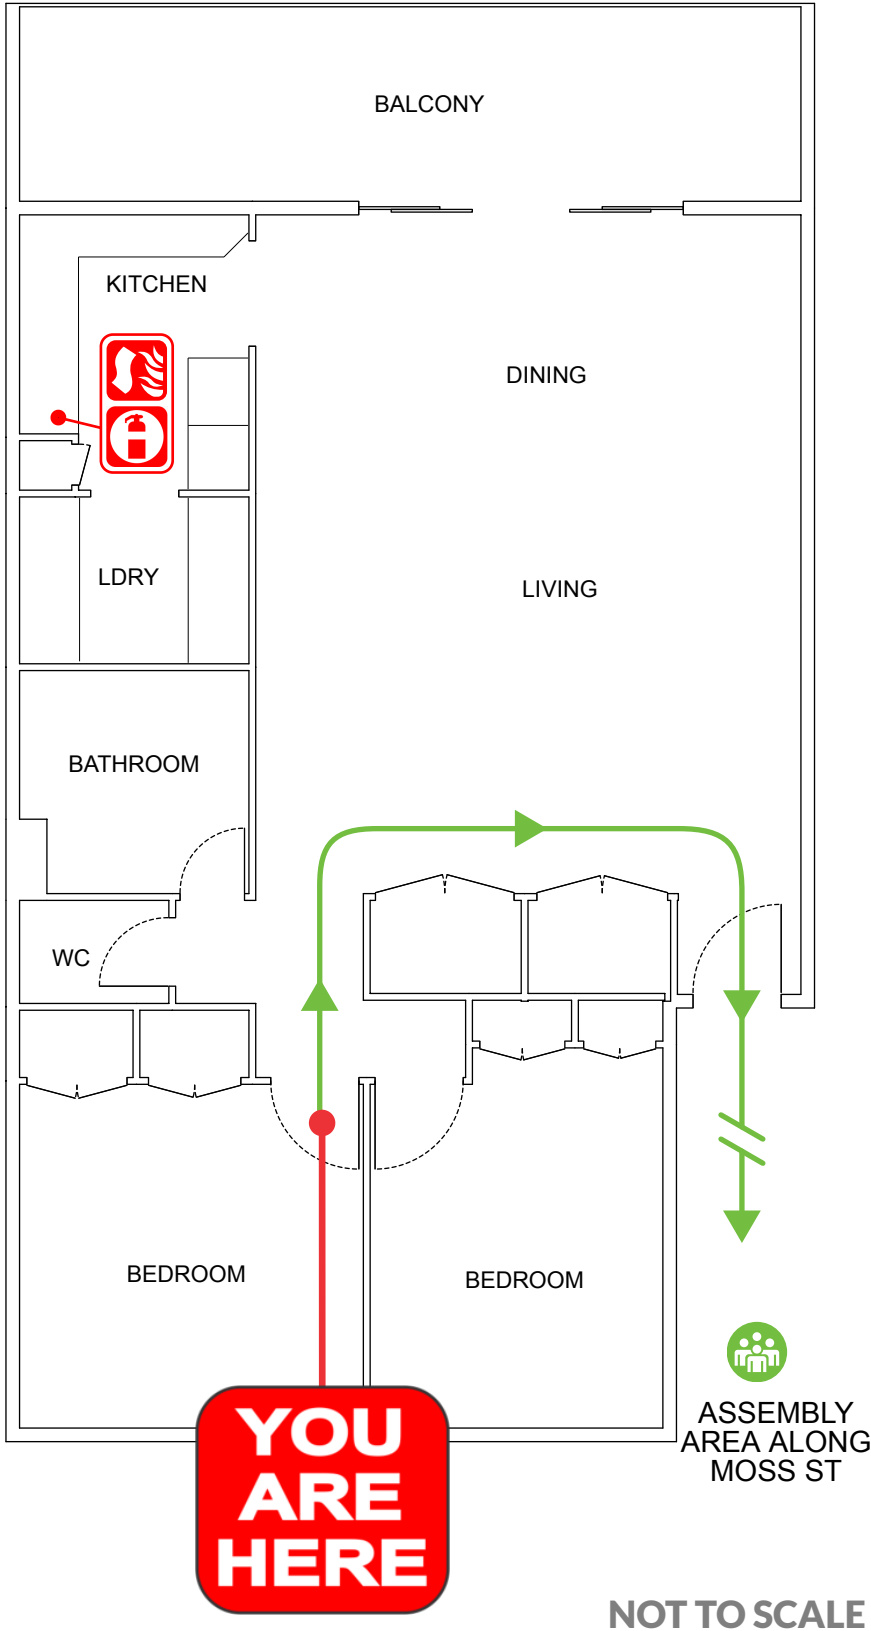

EVACUATION DIAGRAM

2/12 MOSS STREET, KINGSCLIFF NSW 2487

UNIT 2

IN AN EMERGENCY

emergencyplus

Save the app that could save your life

triplezero.gov.au

EMERGENCY EVACUATION PROCEDURE IN CASE OF

FIRE OR OTHER EMERGENCY

- If you see SMOKE, FLAMES or hear the SMOKE ALARM, alert other occupants immediately.
- If safe, close any windows and doors to confine the fire.
- Leave to the nearest **EXIT** and proceed to the assembly area.
- TELEPHONE **000** and notify the Emergency Services.
- Do not re-enter the building until you are told it is safe to do so by the Emergency Services.

AUSTRALIAN FIRE PROTECTION

Austfirepro.com.au - 1300 80 FIRE

Preparing People For Emergencies

LEGEND

Assembly Area

Dry Chemical Powder

Fire Blanket

Evacuation Path