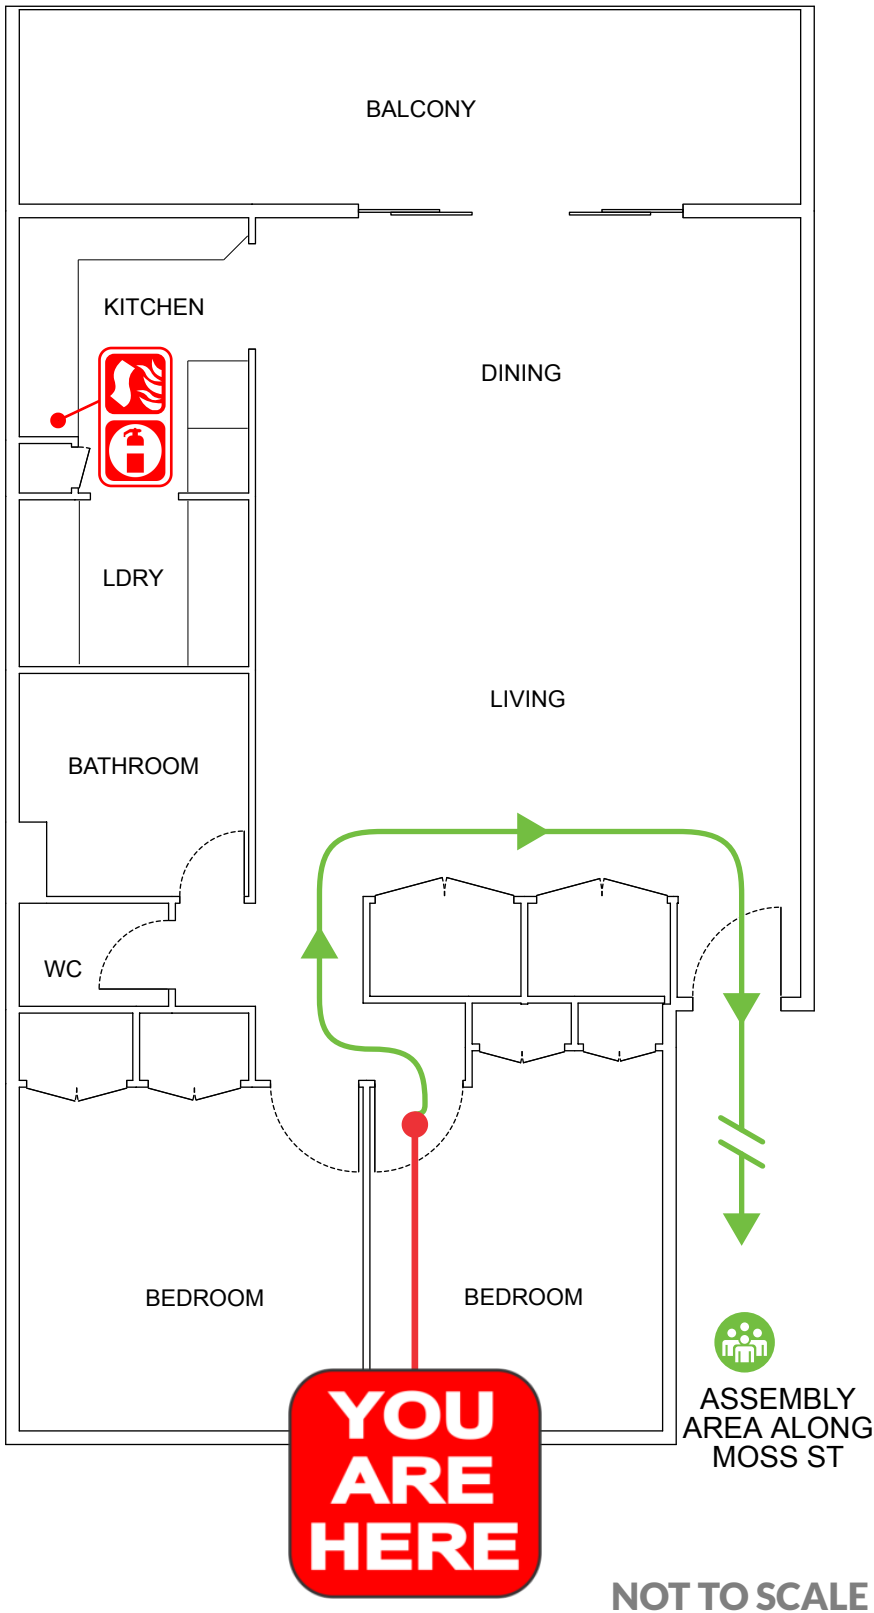

EVACUATION DIAGRAM

2/12 MOSS STREET, KINGSCLIFF NSW 2487

UNIT 2

NOT TO SCALE

IN AN EMERGENCY

emergencyplus

Save the app that could save your life

triplezero.gov.au