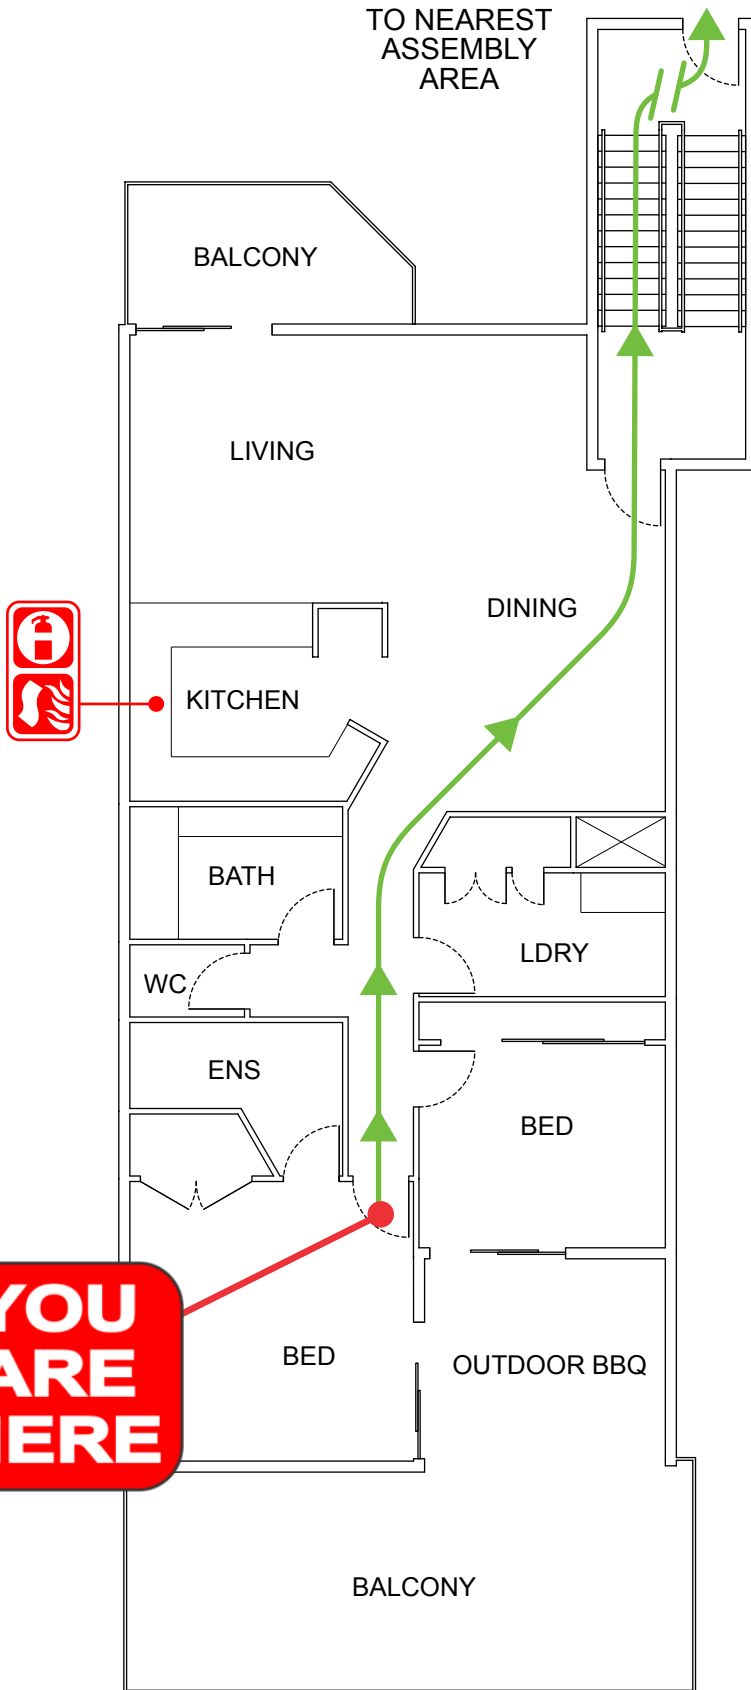

EVACUATION DIAGRAM

2/188 MARINE PDE, KINGSCLIFF NSW 2487

IN AN EMERGENCY

EMERGENCY EVACUATION PROCEDURE IN CASE OF FIRE OR OTHER EMERGENCY

- If you see SMOKE, FLAMES or hear the SMOKE ALARM, alert other occupants immediately.
- If safe, close any windows and doors to confine the fire.
- Leave to the nearest **EXIT** and proceed to the assembly area.
- TELEPHONE **000** and notify the Emergency Services.
- Do not re-enter the building until you are told it is safe to do so by the Emergency Services.

LEGEND

EVACUATION DIAGRAM

2/188 MARINE PDE, KINGSCLIFF NSW 2487

UNIT 2

TO NEAREST
ASSEMBLY
AREA

NOT TO SCALE

IN AN EMERGENCY

emergencyplus