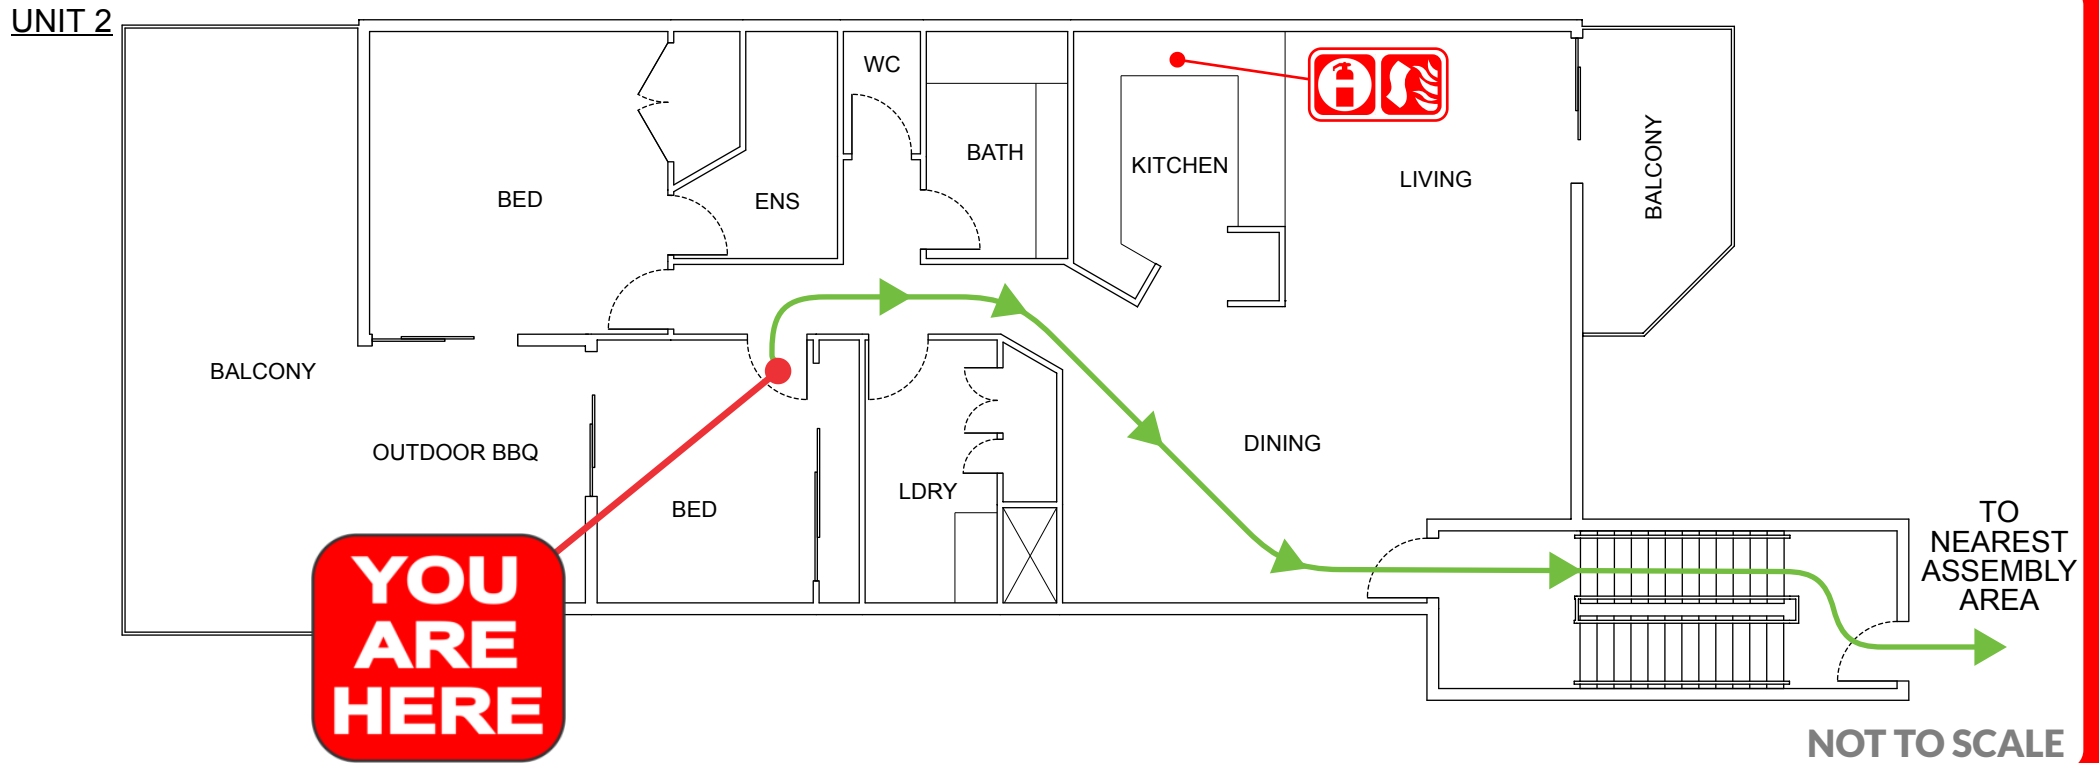

EVACUATION DIAGRAM

2/188 MARINE PDE, KINGSCLIFF NSW 2487

IN AN EMERGENCY

EMERGENCY EVACUATION PROCEDURE IN CASE OF FIRE OR OTHER EMERGENCY

- If you see SMOKE, FLAMES or hear the SMOKE ALARM, alert other occupants immediately.
- If safe, close any windows and doors to confine the fire.
- Leave to the nearest **EXIT** and proceed to the assembly area.
- TELEPHONE **000** and notify the Emergency Services.
- Do not re-enter the building until you are told it is safe to do so by the Emergency Services.