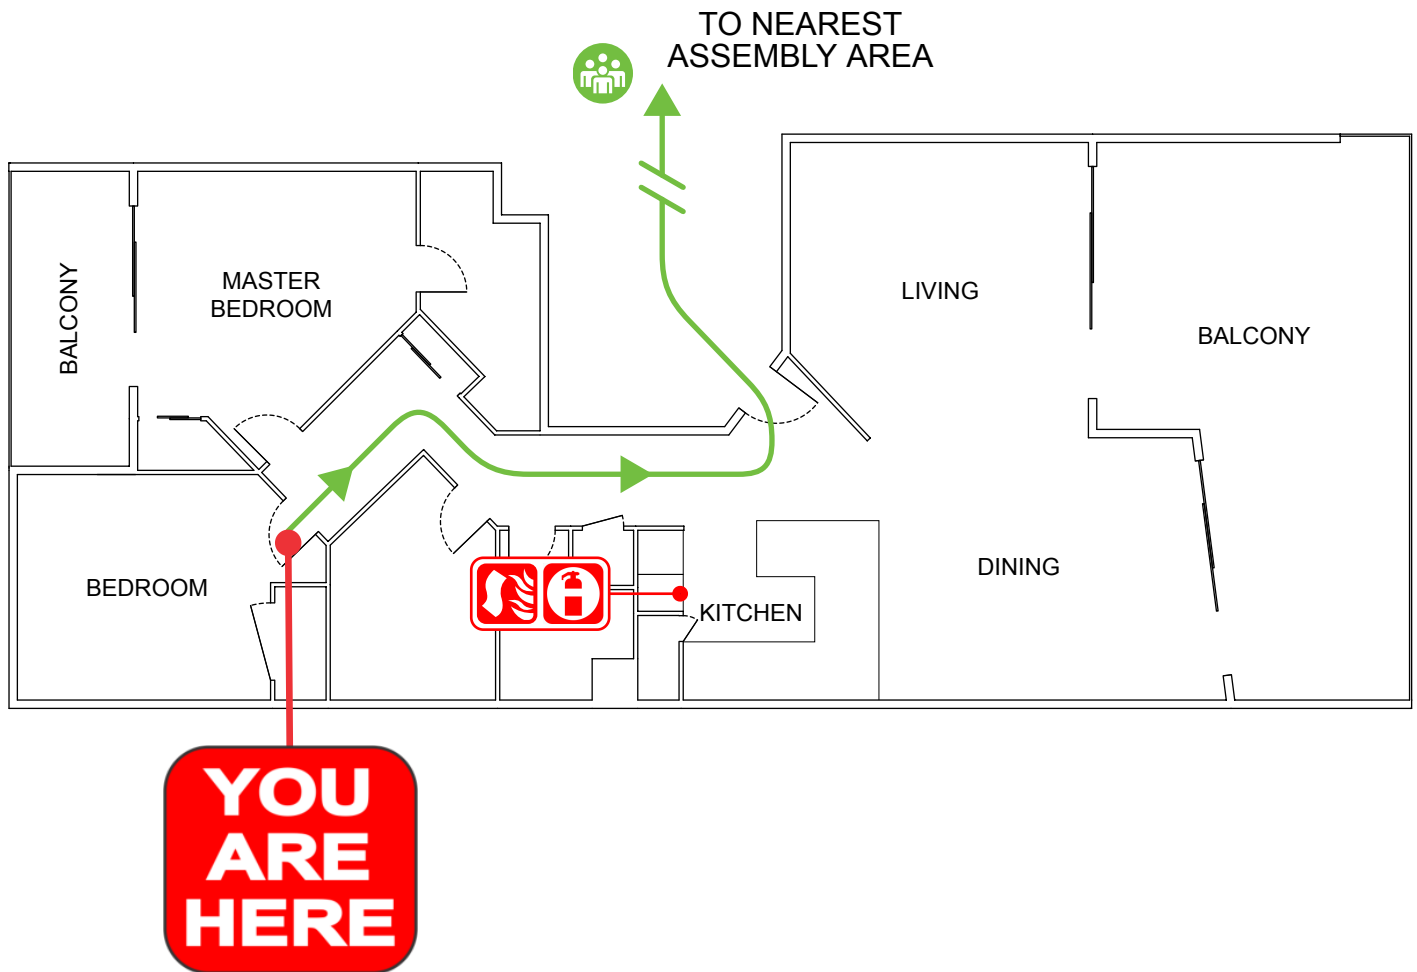

EVACUATION DIAGRAM

210/278-280 MARINE PARADE KINGSCLIFF NSW 2487

EMERGENCY EVACUATION PROCEDURE IN CASE OF FIRE OR OTHER EMERGENCY

emergencyplus

Save the app that
could save your life

triplezero.gov.au

- If you see SMOKE, FLAMES or hear the SMOKE ALARM, alert other occupants immediately.
- If safe, close any windows and doors to confine the fire.
- Leave to the nearest **EXIT** and proceed to the assembly area.
- TELEPHONE **000** and notify the Emergency Services.
- Do not re-enter the building until you are told it is safe to do so by the Emergency Services.

UNIT 210

LEGEND

Assembly Area

Dry Chemical Powder

Fire Blanket

Evacuation Path

**AUSTRALIAN
FIRE PROTECTION**

Austfirepro.com.au - 1300 80 FIRE

Preparing People For Emergencies