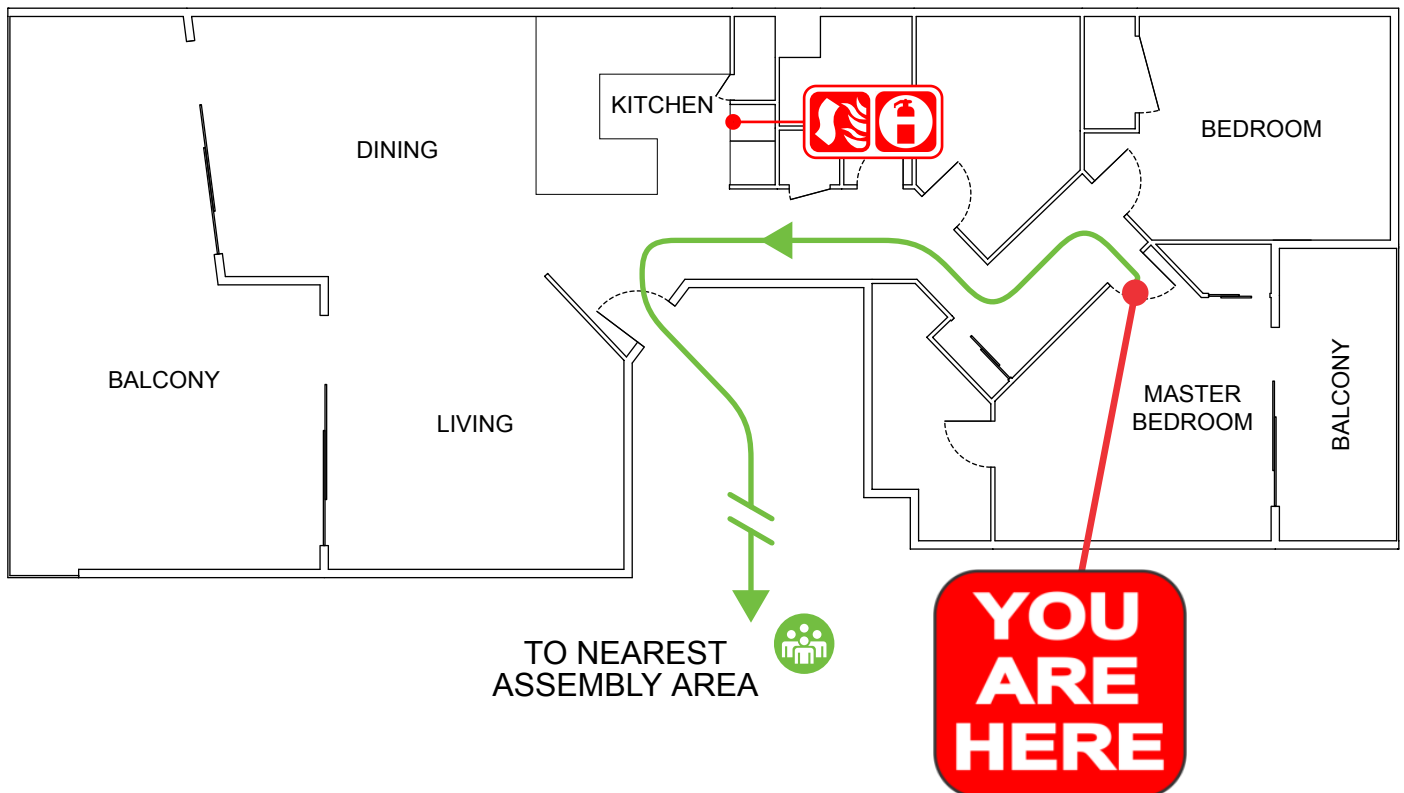

EVACUATION DIAGRAM

210/278-280 MARINE PARADE KINGSCLIFF NSW 2487

EMERGENCY EVACUATION PROCEDURE IN CASE OF FIRE OR OTHER EMERGENCY

emergencyplus

Save the app that
could save your life

triplezero.gov.au

- If you see SMOKE, FLAMES or hear the SMOKE ALARM, alert other occupants immediately.
- If safe, close any windows and doors to confine the fire.
- Leave to the nearest **EXIT** and proceed to the assembly area.
- TELEPHONE **000** and notify the Emergency Services.
- Do not re-enter the building until you are told it is safe to do so by the Emergency Services.

UNIT 210

LEGEND

Assembly Area

Dry Chemical Powder

Fire Blanket

Evacuation Path

**AUSTRALIAN
FIRE PROTECTION**

Austfirepro.com.au - 1300 80 FIRE

Preparing People For Emergencies