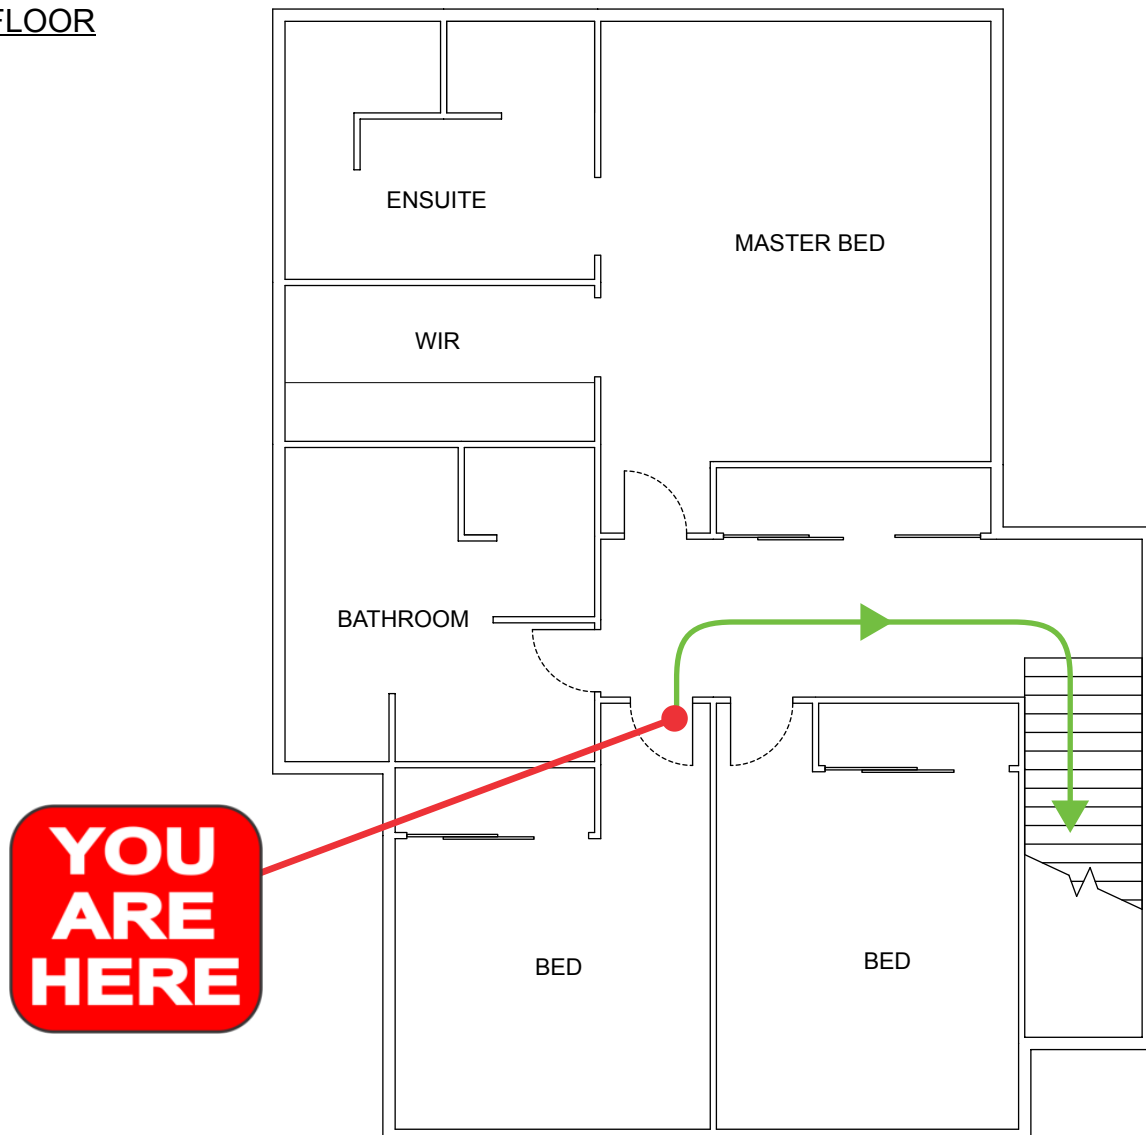

360 CASUARINA WAY, KINGSCLIFF NSW 2487

EMERGENCY EVACUATION PROCEDURE IN CASE OF FIRE OR OTHER EMERGENCY

emergencyplus

Save the app that
could save your life

triplezero.gov.au

- If you see SMOKE, FLAMES or hear the SMOKE ALARM, alert other occupants immediately.
- If safe, close any windows and doors to confine the fire.
- Leave to the nearest **EXIT** and proceed to the assembly area.
- TELEPHONE **000** and notify the Emergency Services.
- Do not re-enter the building until you are told it is safe to do so by the Emergency Services.

FIRST FLOOR

LEGEND

Evacuation
Path

**AUSTRALIAN
FIRE PROTECTION**

Austfirepro.com.au - 1300 80 FIRE

Preparing People For Emergencies

EVACUATION DIAGRAM

360 CASUARINA WAY, KINGSCLIFF NSW 2487