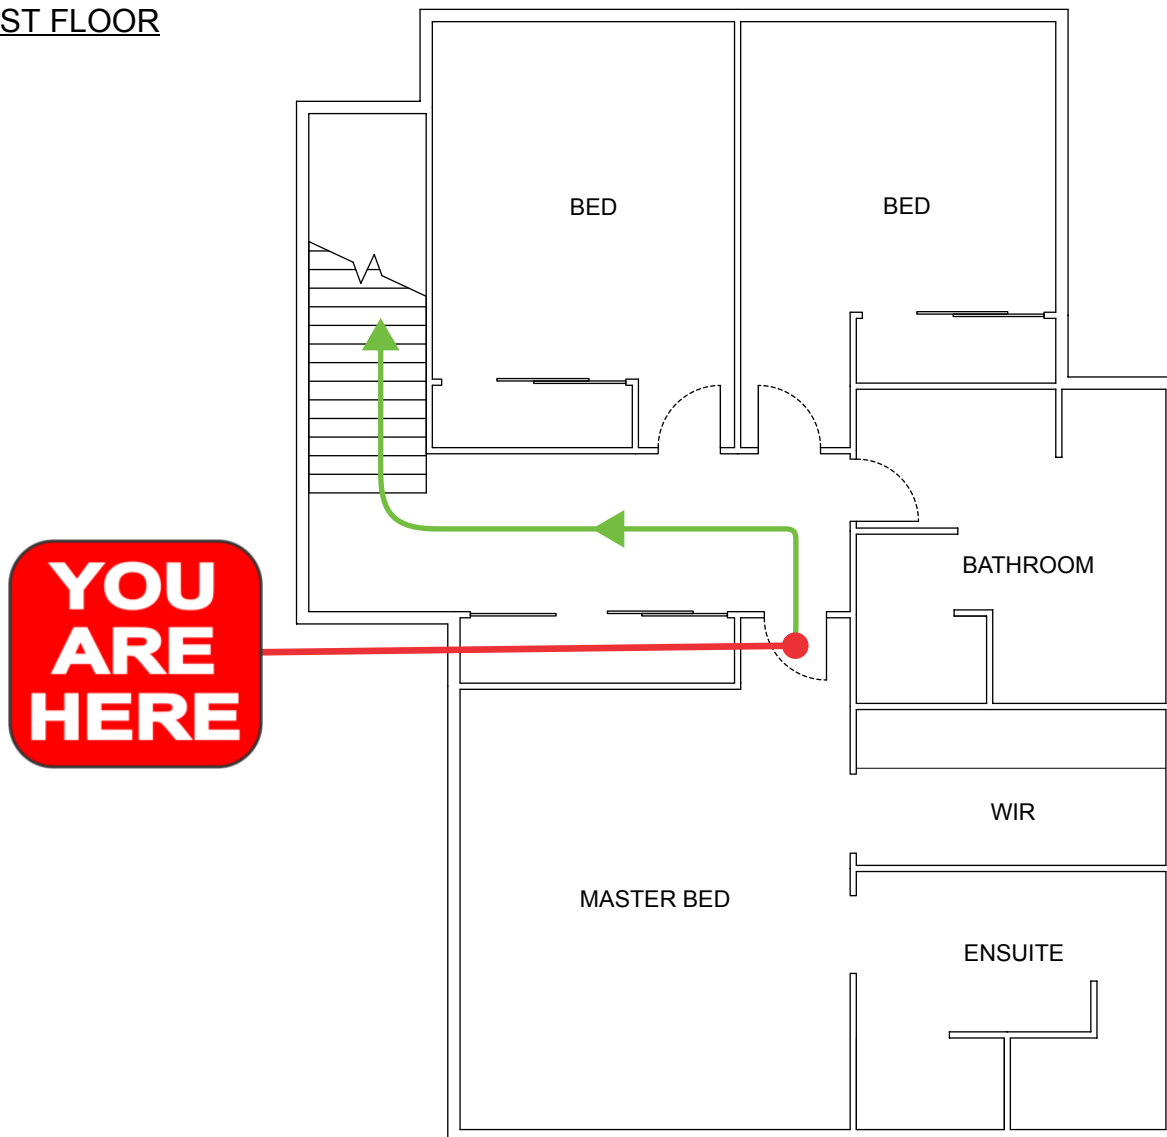

EVACUATION DIAGRAM

360 CASUARINA WAY, KINGSCLIFF NSW 2487

EMERGENCY EVACUATION PROCEDURE IN CASE OF FIRE OR OTHER EMERGENCY

emergencyplus

Save the app that
could save your life

triplezero.gov.au

- If you see SMOKE, FLAMES or hear the SMOKE ALARM, alert other occupants immediately.
- If safe, close any windows and doors to confine the fire.
- Leave to the nearest **EXIT** and proceed to the assembly area.
- TELEPHONE **000** and notify the Emergency Services.
- Do not re-enter the building until you are told it is safe to do so by the Emergency Services.

FIRST FLOOR

LEGEND

Evacuation
Path

**AUSTRALIAN
FIRE PROTECTION**

Austfirepro.com.au - 1300 80 FIRE

Preparing People For Emergencies