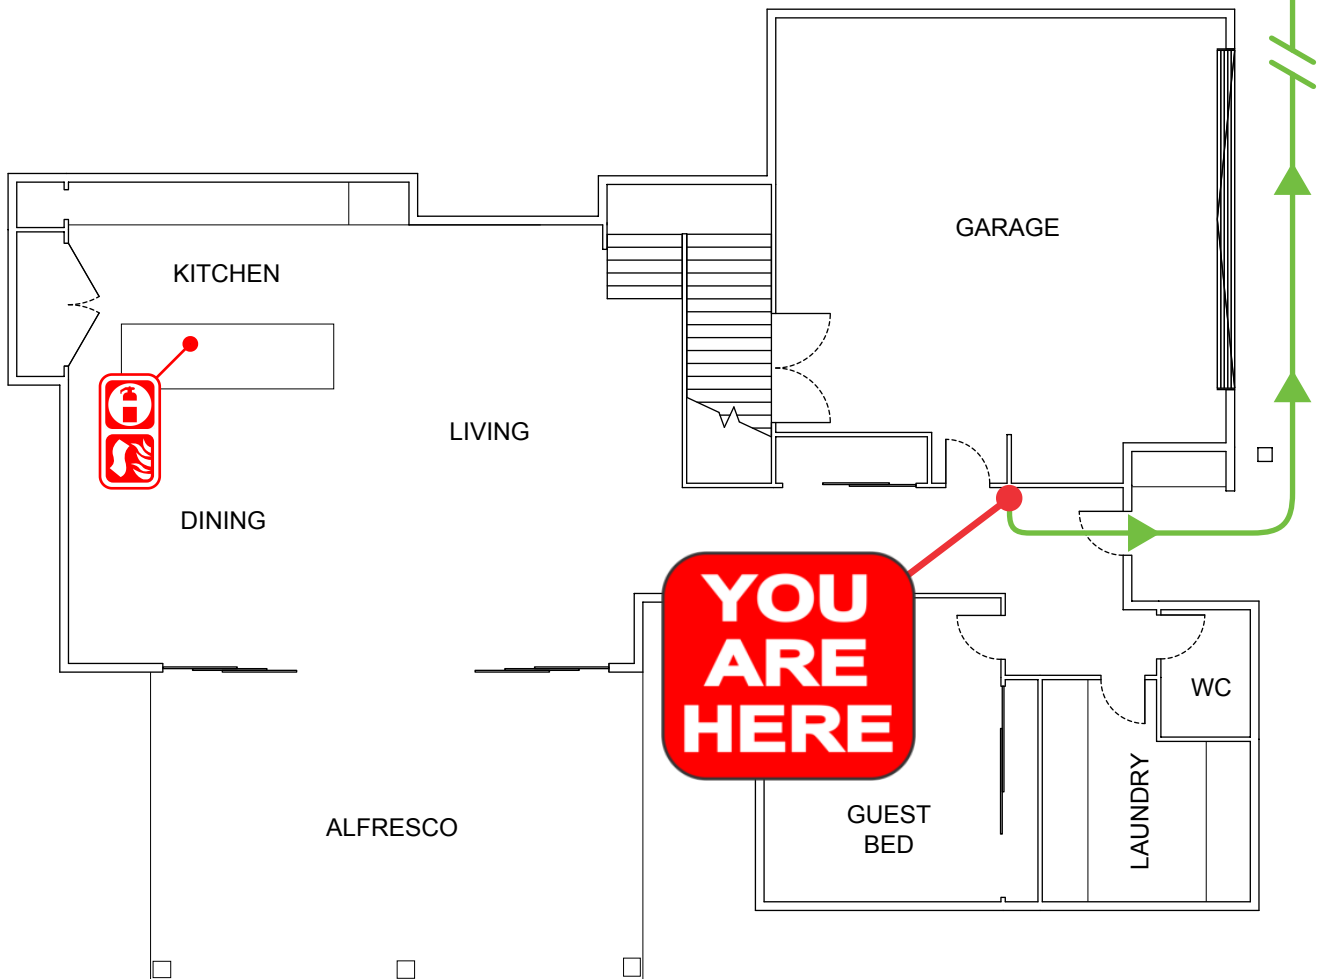

EVACUATION DIAGRAM

360 CASUARINA WAY, KINGSCLIFF NSW 2487

EMERGENCY EVACUATION PROCEDURE IN CASE OF FIRE OR OTHER EMERGENCY

emergencyplus

Save the app that
could save your life

triplezero.gov.au

- If you see SMOKE, FLAMES or hear the SMOKE ALARM, alert other occupants immediately.
- If safe, close any windows and doors to confine the fire.
- Leave to the nearest **EXIT** and proceed to the assembly area.
- TELEPHONE **000** and notify the Emergency Services.
- Do not re-enter the building until you are told it is safe to do so by the Emergency Services.

GROUND FLOOR

ASSEMBLY AREA
ON CASUARINA
WAY FOOTPATH

LEGEND

Assembly
Area

Dry Chemical
Powder

Fire
Blanket

Evacuation
Path

**AUSTRALIAN
FIRE PROTECTION**

Austfirepro.com.au - 1300 80 FIRE

Preparing People For Emergencies