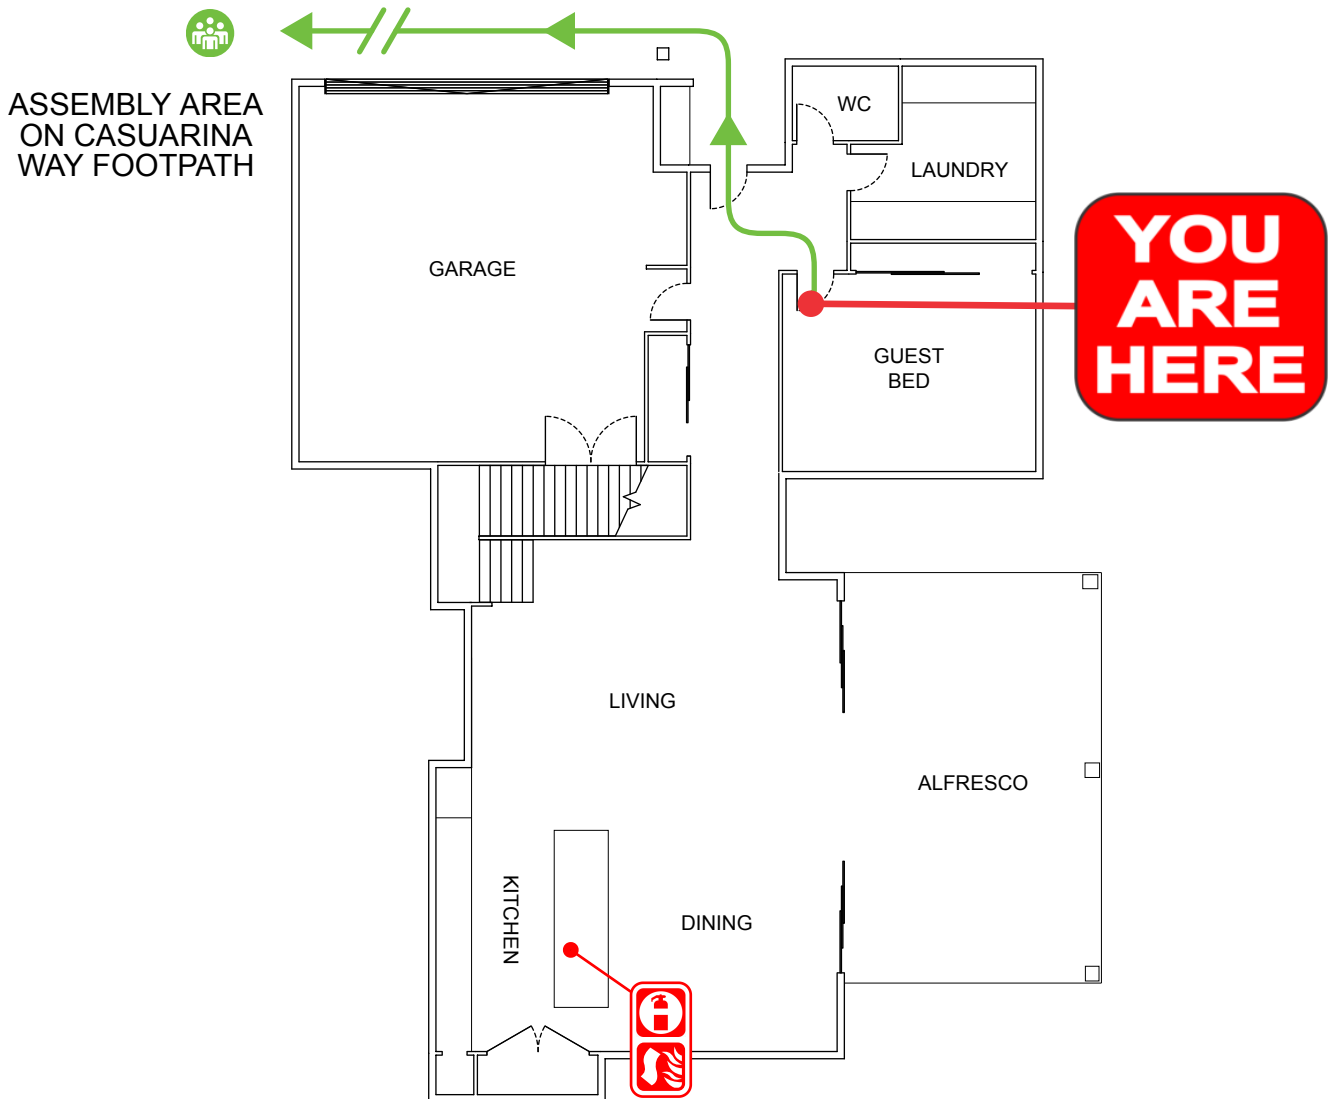

EVACUATION DIAGRAM

360 CASUARINA WAY, KINGSCLIFF NSW 2487

EMERGENCY EVACUATION PROCEDURE IN CASE OF FIRE OR OTHER EMERGENCY

emergencyplus

Save the app that
could save your life

triplezero.gov.au

- If you see SMOKE, FLAMES or hear the SMOKE ALARM, alert other occupants immediately.
- If safe, close any windows and doors to confine the fire.
- Leave to the nearest **EXIT** and proceed to the assembly area.
- TELEPHONE **000** and notify the Emergency Services.
- Do not re-enter the building until you are told it is safe to do so by the Emergency Services.

GROUND FLOOR

LEGEND

Assembly
Area

Dry Chemical
Powder

Fire
Blanket

Evacuation
Path

**AUSTRALIAN
FIRE PROTECTION**

Austfirepro.com.au - 1300 80 FIRE

Preparing People For Emergencies