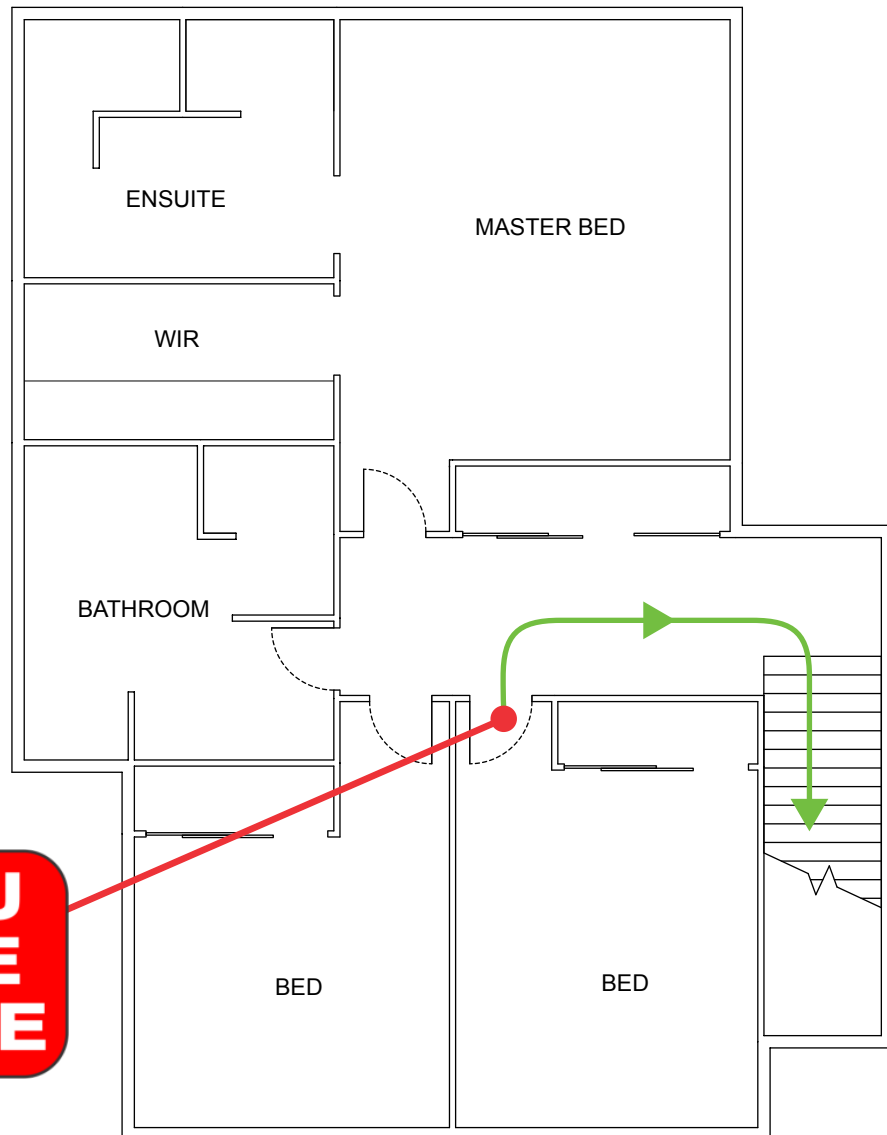

EVACUATION DIAGRAM

360 CASUARINA WAY, KINGSCLIFF NSW 2487

EMERGENCY EVACUATION PROCEDURE IN CASE OF FIRE OR OTHER EMERGENCY

emergencyplus

Save the app that
could save your life

triplezero.gov.au

- If you see SMOKE, FLAMES or hear the SMOKE ALARM, alert other occupants immediately.
- If safe, close any windows and doors to confine the fire.
- Leave to the nearest **EXIT** and proceed to the assembly area.
- TELEPHONE **000** and notify the Emergency Services.
- Do not re-enter the building until you are told it is safe to do so by the Emergency Services.

FIRST FLOOR

**YOU
ARE
HERE**

LEGEND

Evacuation
Path

**AUSTRALIAN
FIRE PROTECTION**

Austfirepro.com.au - 1300 80 FIRE

Preparing People For Emergencies

EVACUATION DIAGRAM