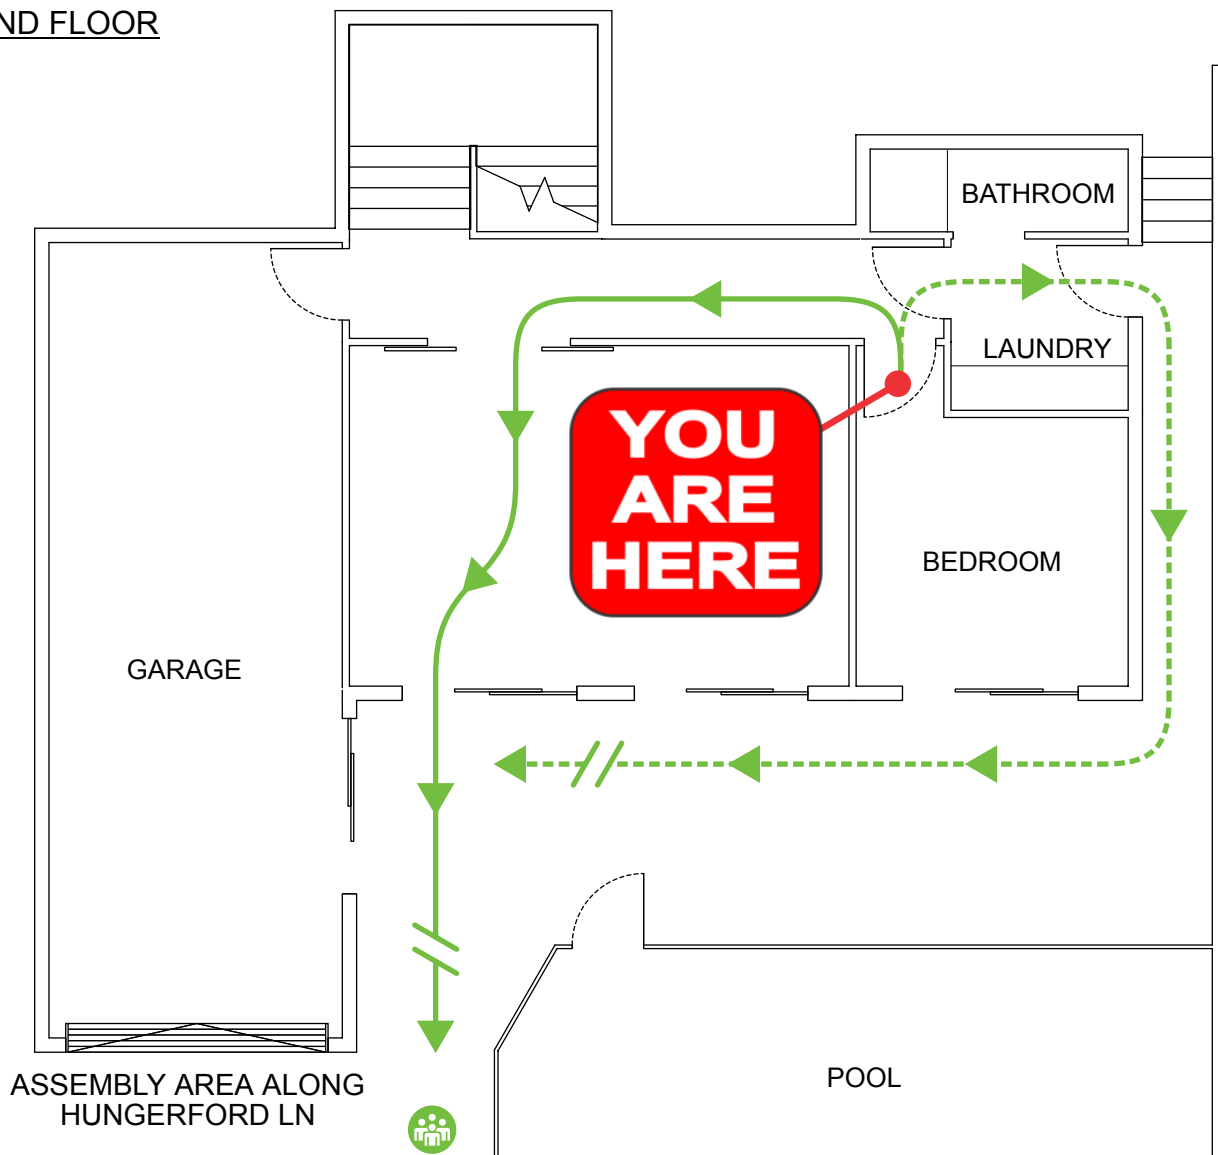

EVACUATION DIAGRAM

49 HUNGERFORD LANE, KINGSCLIFF NSW 2487

EMERGENCY EVACUATION PROCEDURE IN CASE OF FIRE OR OTHER EMERGENCY

emergencyplus

Save the app that
could save your life

triplezero.gov.au

- If you see SMOKE, FLAMES or hear the SMOKE ALARM, alert other occupants immediately.
- If safe, close any windows and doors to confine the fire.
- Leave to the nearest **EXIT** and proceed to the assembly area.
- TELEPHONE **000** and notify the Emergency Services.
- Do not re-enter the building until you are told it is safe to do so by the Emergency Services.

GROUND FLOOR

LEGEND

Assembly Area

Alternate Evacuation Path

Evacuation Path

AUSTRALIAN
FIRE PROTECTION

Austfirepro.com.au - 1300 80 FIRE

Preparing People For Emergencies