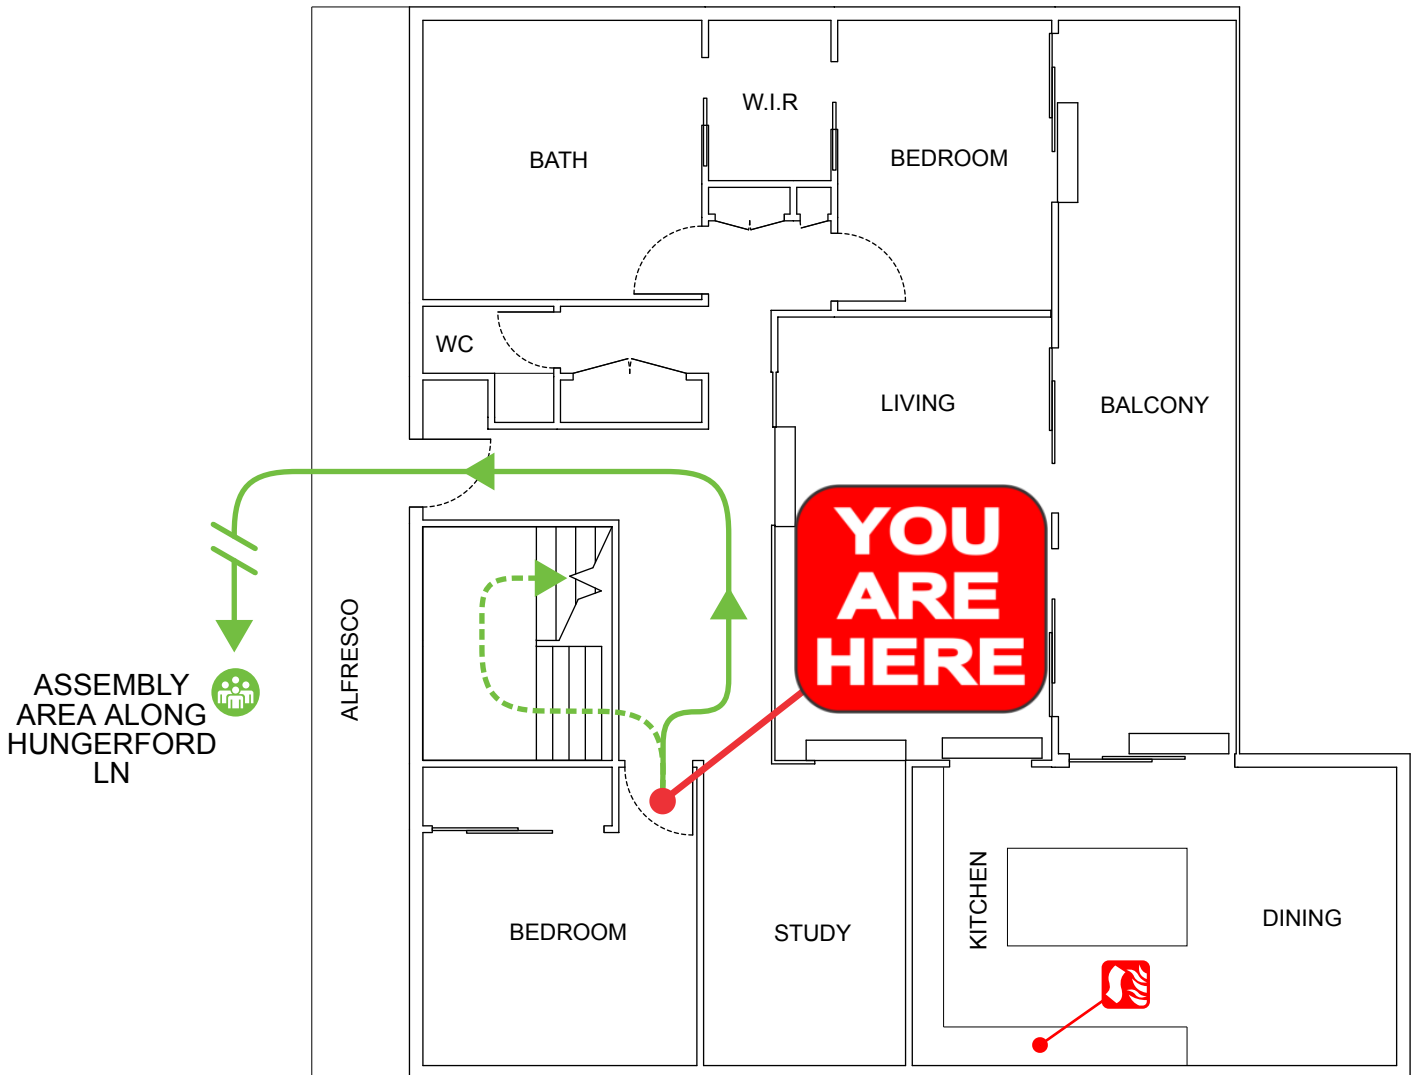

EVACUATION DIAGRAM

49 HUNGERFORD LANE, KINGSCLIFF NSW 2487

EMERGENCY EVACUATION PROCEDURE IN CASE OF FIRE OR OTHER EMERGENCY

emergencyplus

Save the app that
could save your life

triplezero.gov.au

- If you see SMOKE, FLAMES or hear the SMOKE ALARM, alert other occupants immediately.
- If safe, close any windows and doors to confine the fire.
- Leave to the nearest **EXIT** and proceed to the assembly area.
- TELEPHONE **000** and notify the Emergency Services.
- Do not re-enter the building until you are told it is safe to do so by the Emergency Services.

FIRST FLOOR

LEGEND

Assembly Area

Fire Blanket

Alternate Evacuation Path

Evacuation Path

AUSTRALIAN
FIRE PROTECTION

Austfirepro.com.au - 1300 80 FIRE

Preparing People For Emergencies