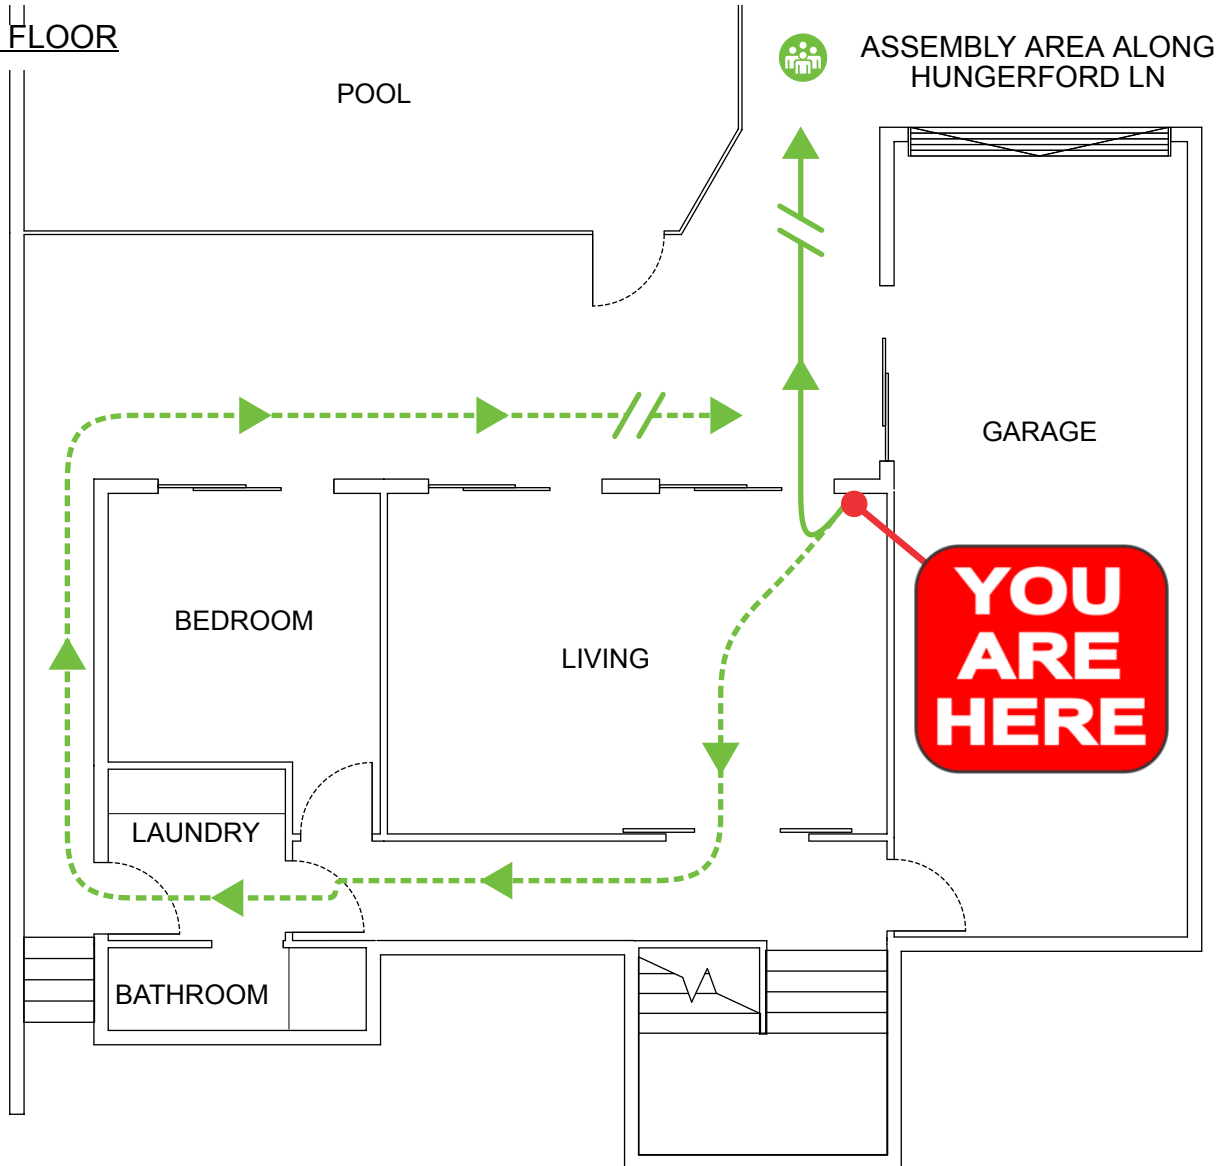

EVACUATION DIAGRAM

49 HUNGERFORD LANE, KINGSCLIFF NSW 2487

EMERGENCY EVACUATION PROCEDURE IN CASE OF FIRE OR OTHER EMERGENCY

emergencyplus

Save the app that
could save your life

triplezero.gov.au

- If you see SMOKE, FLAMES or hear the SMOKE ALARM, alert other occupants immediately.
- If safe, close any windows and doors to confine the fire.
- Leave to the nearest **EXIT** and proceed to the assembly area.
- TELEPHONE **000** and notify the Emergency Services.
- Do not re-enter the building until you are told it is safe to do so by the Emergency Services.

GROUND FLOOR

LEGEND

Assembly
Area

Alternate
Evacuation Path

Evacuation
Path

**AUSTRALIAN
FIRE PROTECTION**

Austfirepro.com.au - 1300 80 FIRE

Preparing People For Emergencies