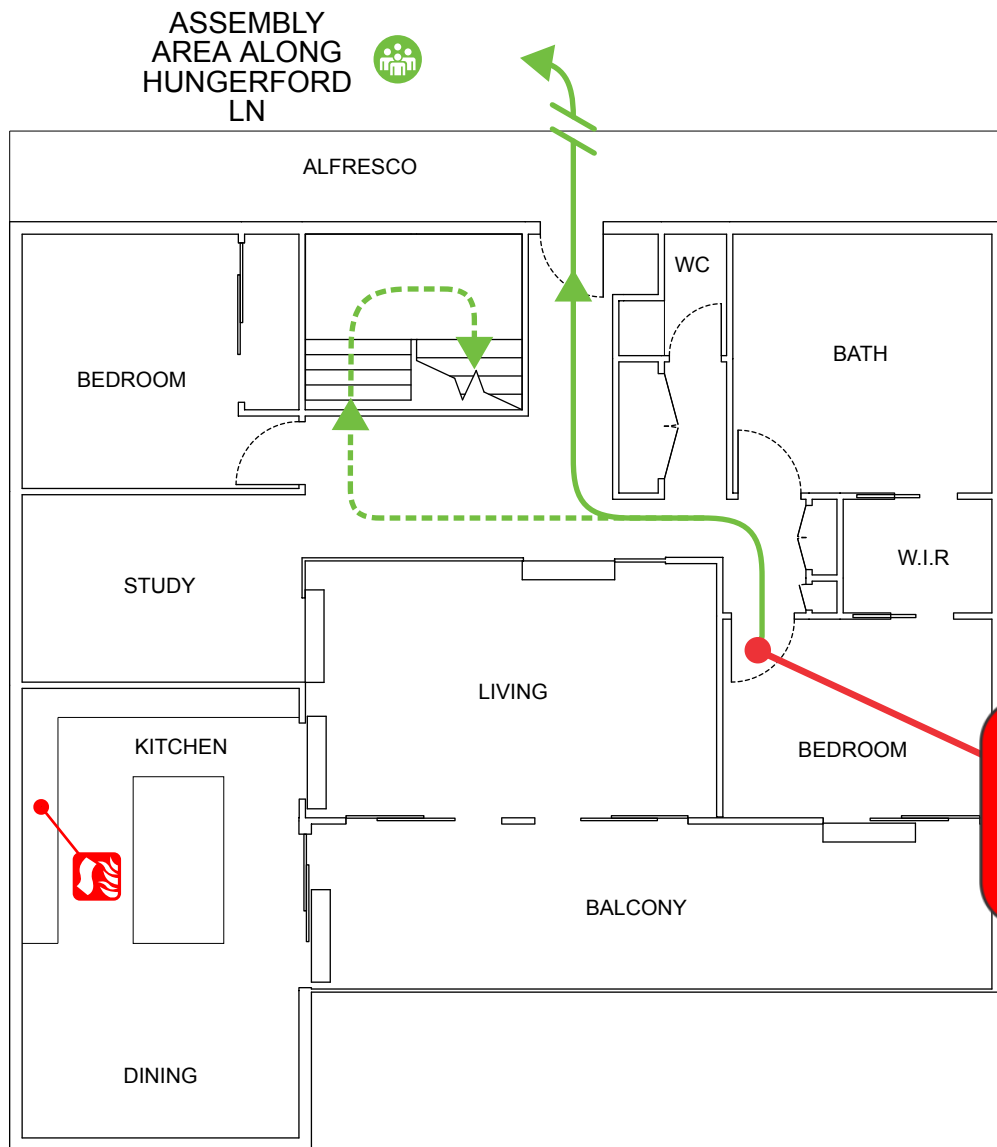

Preparing People For Emergencies

EVACUATION DIAGRAM

49 HUNGERFORD LANE, KINGSCLIFF NSW 2487

EMERGENCY EVACUATION PROCEDURE IN CASE OF FIRE OR OTHER EMERGENCY

emergencyplus

Save the app that
could save your life

FIRST FLOOR

**YOU
ARE
HERE**

LEGEND

Assembly Area

Fire Blanket

Alternate Evacuation Path

Evacuation Path

**AUSTRALIAN
FIRE PROTECTION**