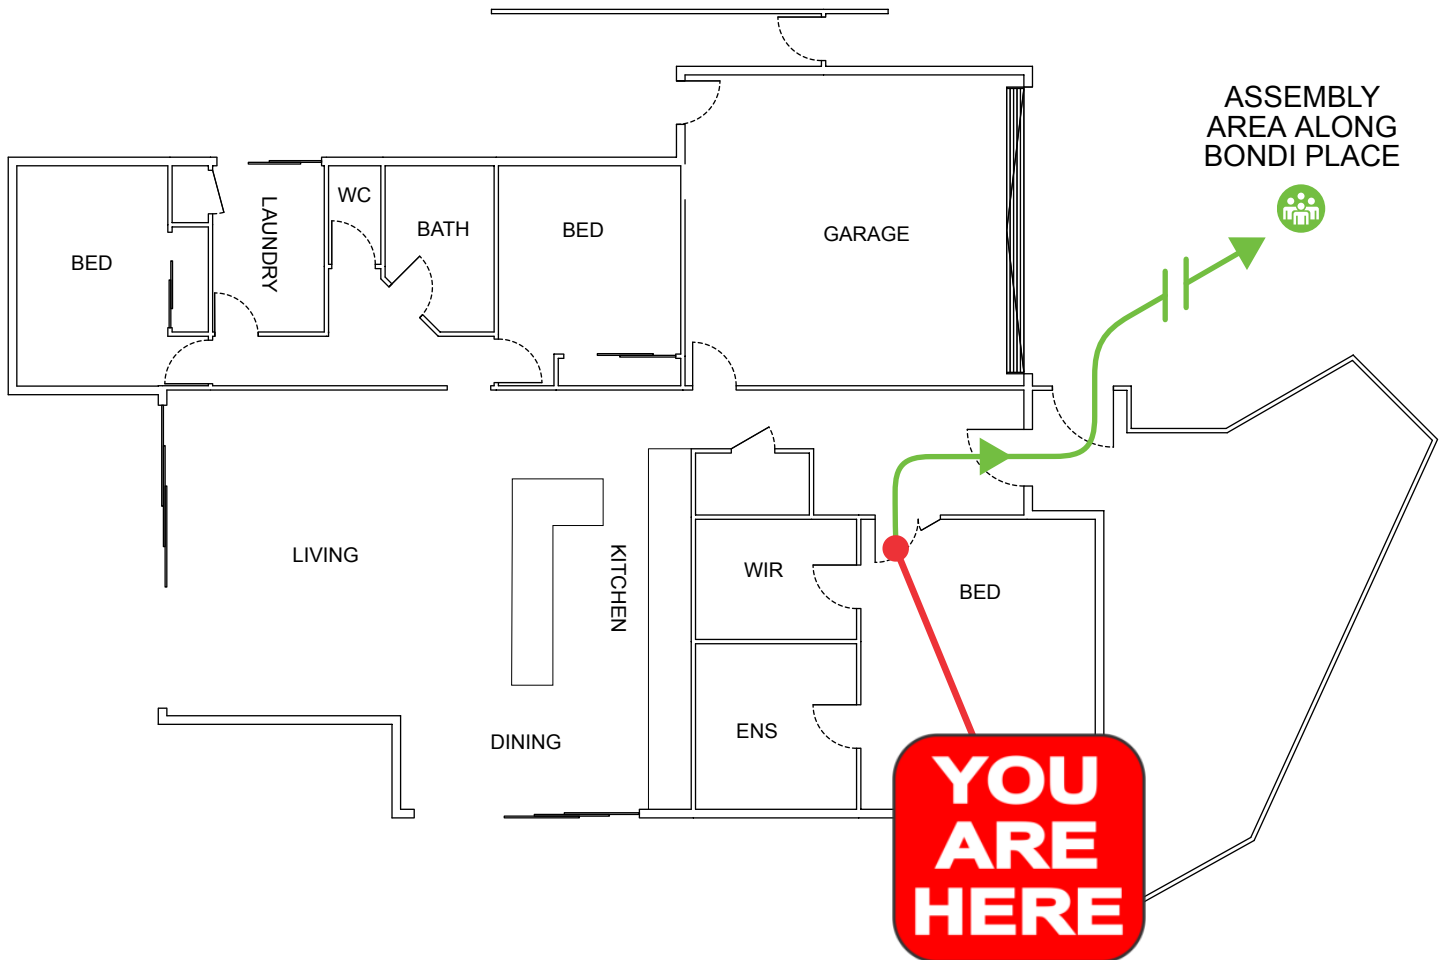

EVACUATION DIAGRAM

9 BONDI PL, KINGSCLIFF NSW 2487

EMERGENCY EVACUATION PROCEDURE IN CASE OF FIRE OR OTHER EMERGENCY

emergencyplus

Save the app that
could save your life

triplezero.gov.au

- If you see SMOKE, FLAMES or hear the SMOKE ALARM, alert other occupants immediately.
- If safe, close any windows and doors to confine the fire.
- Leave to the nearest **EXIT** and proceed to the assembly area.
- TELEPHONE **000** and notify the Emergency Services.
- Do not re-enter the building until you are told it is safe to do so by the Emergency Services.

BED

LAUNDRY

WC

BATH

BED

DINING

KITCHEN

ENS