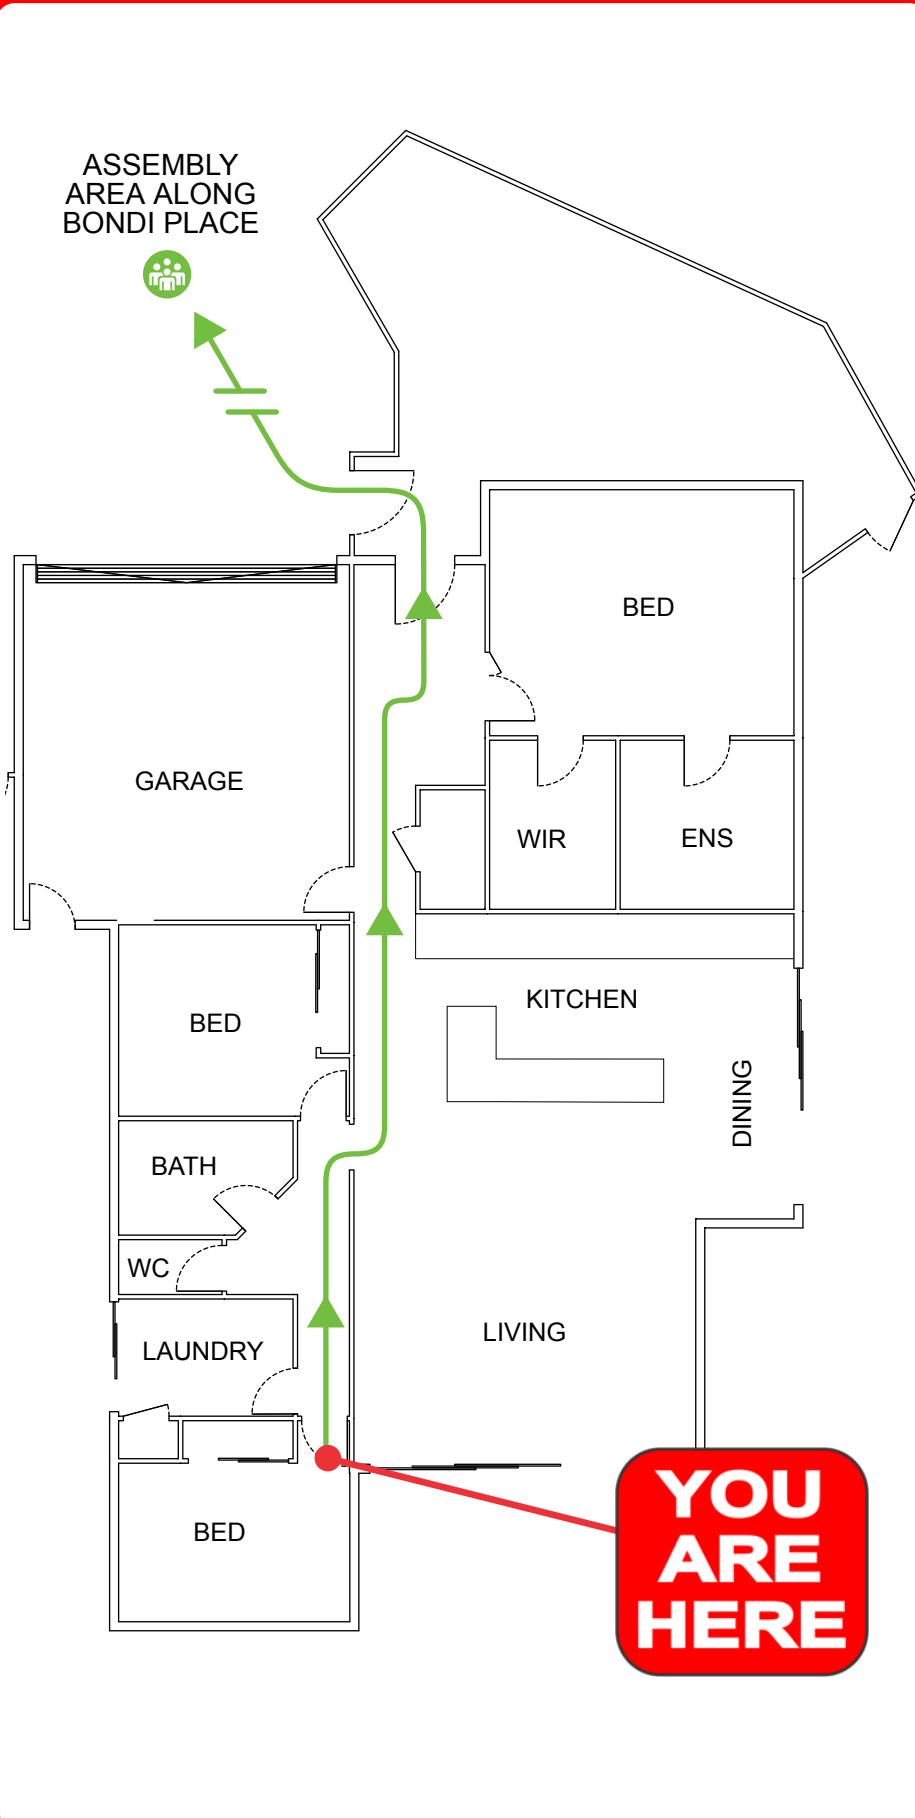

EVACUATION DIAGRAM

9 BONDI PL, KINGSCLIFF NSW 2487

EMERGENCY EVACUATION PROCEDURE IN CASE OF FIRE OR OTHER EMERGENCY

emergencyplus

Save the app that
could save your life

triplezero.gov.au

- If you see SMOKE, FLAMES or hear the SMOKE ALARM, alert other occupants immediately.
- If safe, close any windows and doors to confine the fire.
- Leave to the nearest **EXIT** and proceed to the assembly area.
- TELEPHONE **000** and notify the Emergency Services.
- Do not re-enter the building until you are told it is safe to do so by the Emergency Services.

BED

LAUNDRY

WC

BATH

BED

DINING

KITCHEN

ENS

**AUSTRALIAN
FIRE PROTECTION**

Austfirepro.com.au - 1300 80 FIRE

Preparing People For Emergencies

LEGEND

Assembly
Area

Evacuation
Path

EVACUATION DIAGRAM

9 BONDI PL, KINGSCLIFF NSW 2487