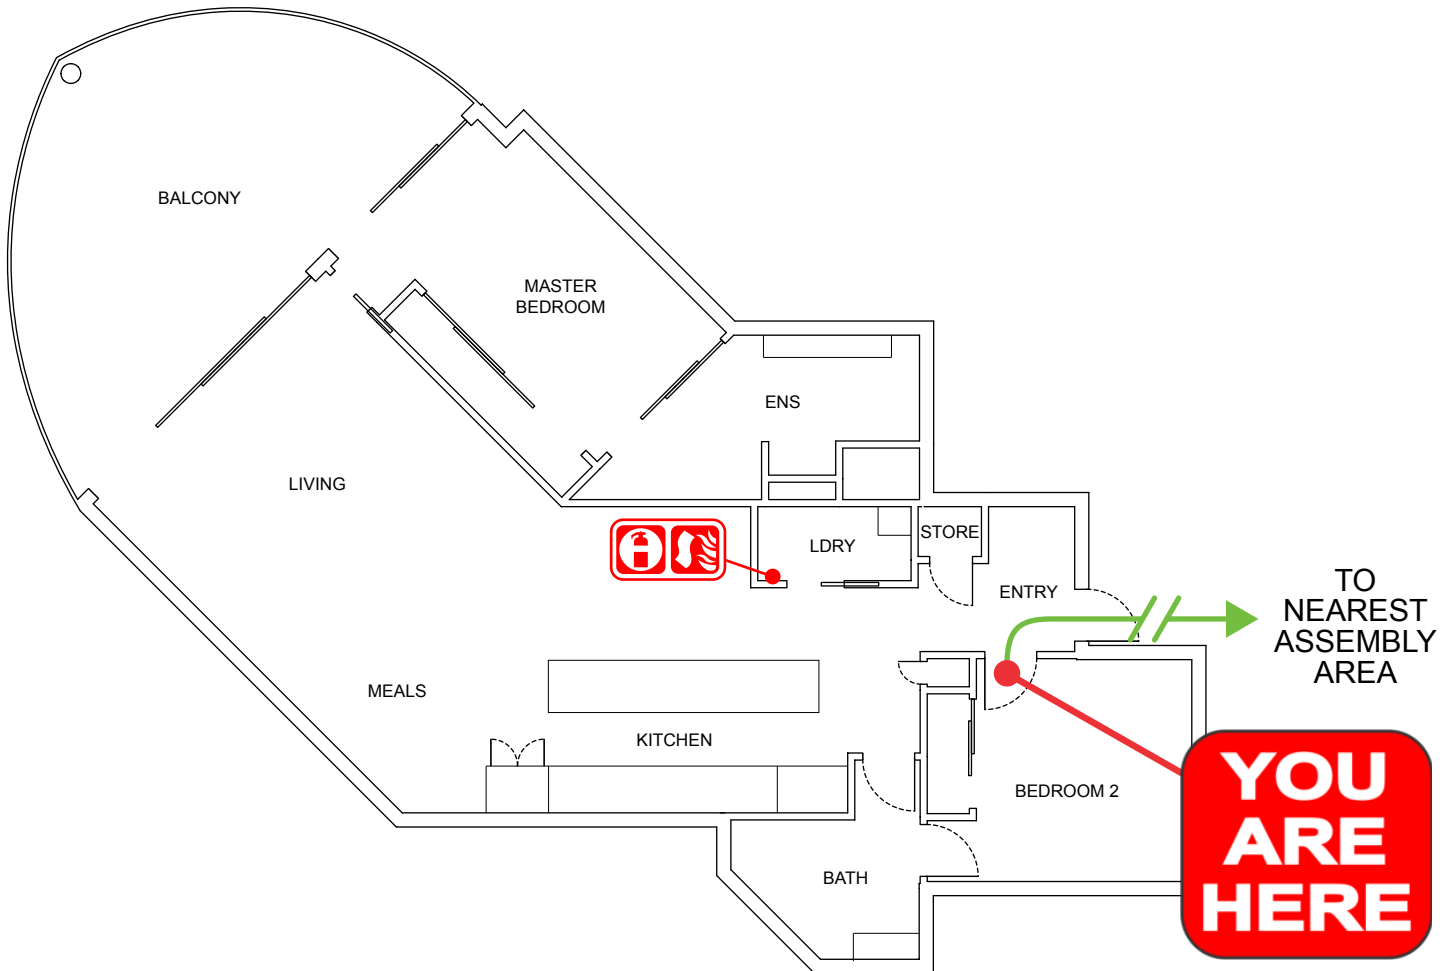

EVACUATION DIAGRAM

UNIT 113/685 CASUARINA WAY, CASUARINA NSW 2487

EMERGENCY EVACUATION PROCEDURE IN CASE OF FIRE OR OTHER EMERGENCY

emergencyplus

Save the app that
could save your life

triplezero.gov.au

- If you see SMOKE, FLAMES or hear the SMOKE ALARM, alert other occupants immediately.
- If safe, close any windows and doors to confine the fire.
- Leave to the nearest **EXIT** and proceed to the assembly area.
- TELEPHONE **000** and notify the Emergency Services.
- Do not re-enter the building until you are told it is safe to do so by the Emergency Services.

UNIT 113

LEGEND

Dry Chemical
Powder

Fire
Blanket

Evacuation
Path

**AUSTRALIAN
FIRE PROTECTION**

Austfirepro.com.au - 1300 80 FIRE

Preparing People For Emergencies