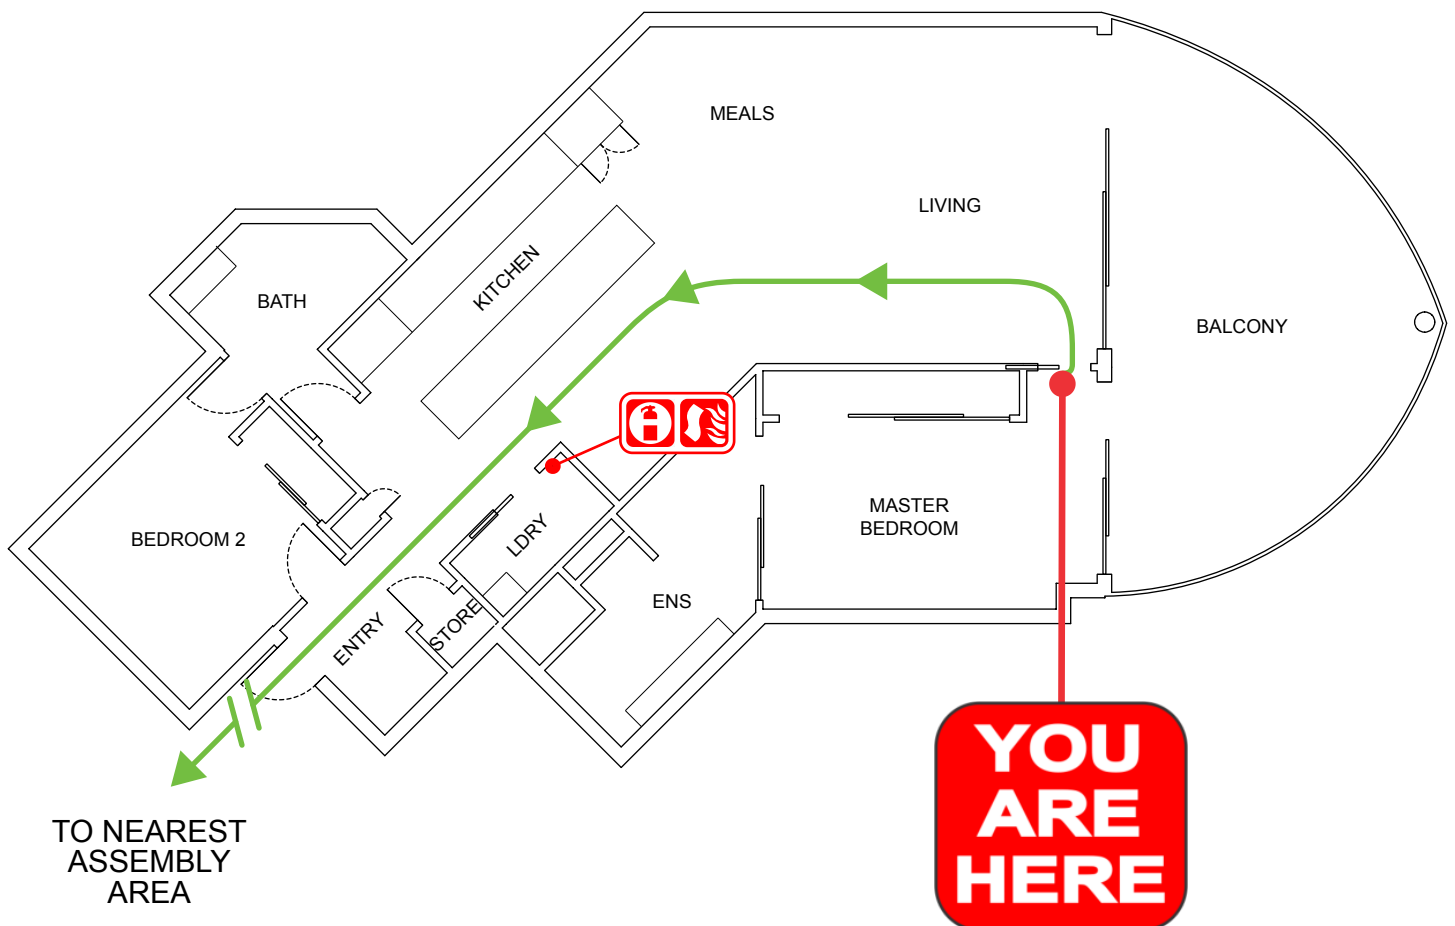

EVACUATION DIAGRAM

UNIT 113/685 CASUARINA WAY, CASUARINA NSW 2487

EMERGENCY EVACUATION PROCEDURE IN CASE OF FIRE OR OTHER EMERGENCY

emergencyplus

Save the app that
could save your life

triplezero.gov.au

- If you see SMOKE, FLAMES or hear the SMOKE ALARM, alert other occupants immediately.
- If safe, close any windows and doors to confine the fire.
- Leave to the nearest **EXIT** and proceed to the assembly area.
- TELEPHONE **000** and notify the Emergency Services.
- Do not re-enter the building until you are told it is safe to do so by the Emergency Services.

UNIT 113

LEGEND

Dry Chemical
Powder

Fire
Blanket

Evacuation
Path

**AUSTRALIAN
FIRE PROTECTION**

Austfirepro.com.au - 1300 80 FIRE

Preparing People For Emergencies