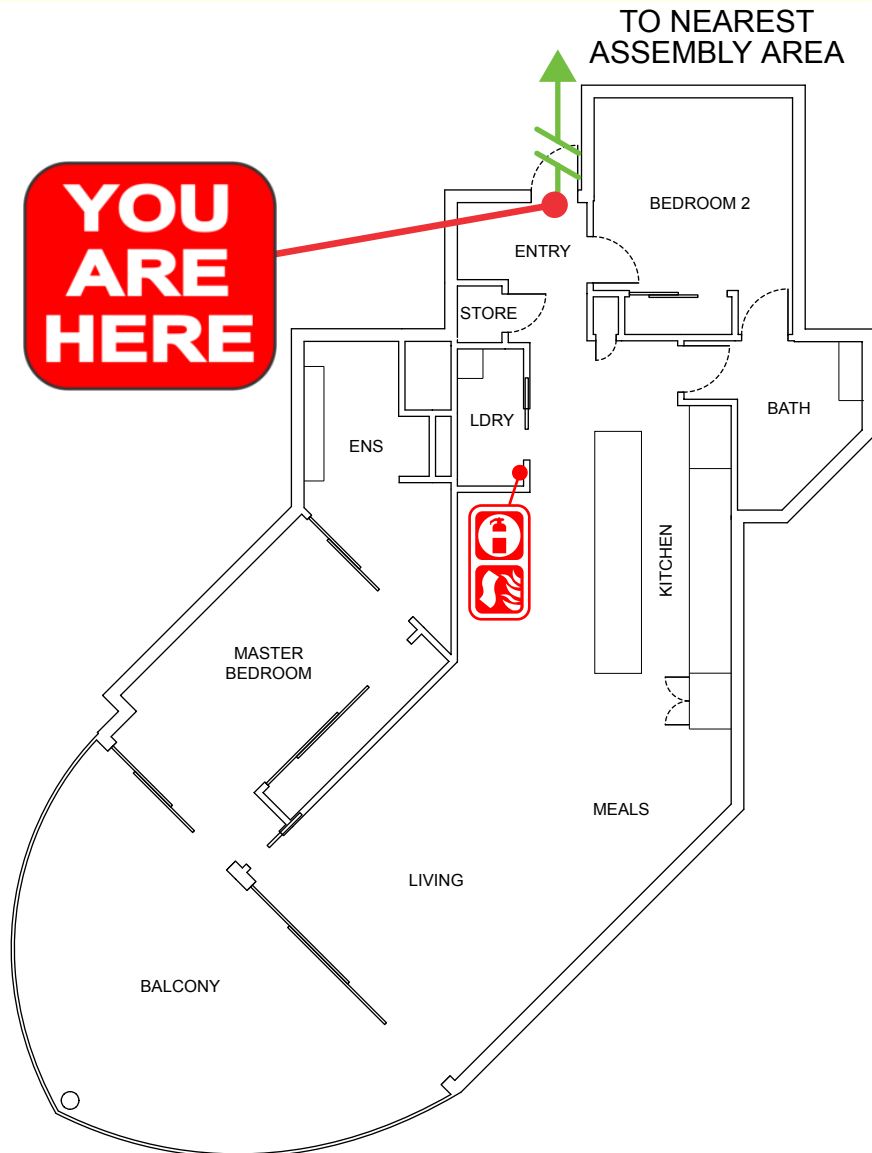

EVACUATION DIAGRAM

UNIT 113/685 CASUARINA WAY, CASUARINA NSW 2487

EMERGENCY EVACUATION PROCEDURE IN CASE OF FIRE OR OTHER EMERGENCY

emergencyplus

Save the app that
could save your life

triplezero.gov.au

- If you see SMOKE, FLAMES or hear the SMOKE ALARM, alert other occupants immediately.
- If safe, close any windows and doors to confine the fire.
- Leave to the nearest **EXIT** and proceed to the assembly area.
- TELEPHONE **000** and notify the Emergency Services.
- Do not re-enter the building until you are told it is safe to do so by the Emergency Services.

UNIT 113

LEGEND

Dry Chemical
Powder

Fire
Blanket

Evacuation
Path

**AUSTRALIAN
FIRE PROTECTION**

Austfirepro.com.au - 1300 80 FIRE

Preparing People For Emergencies