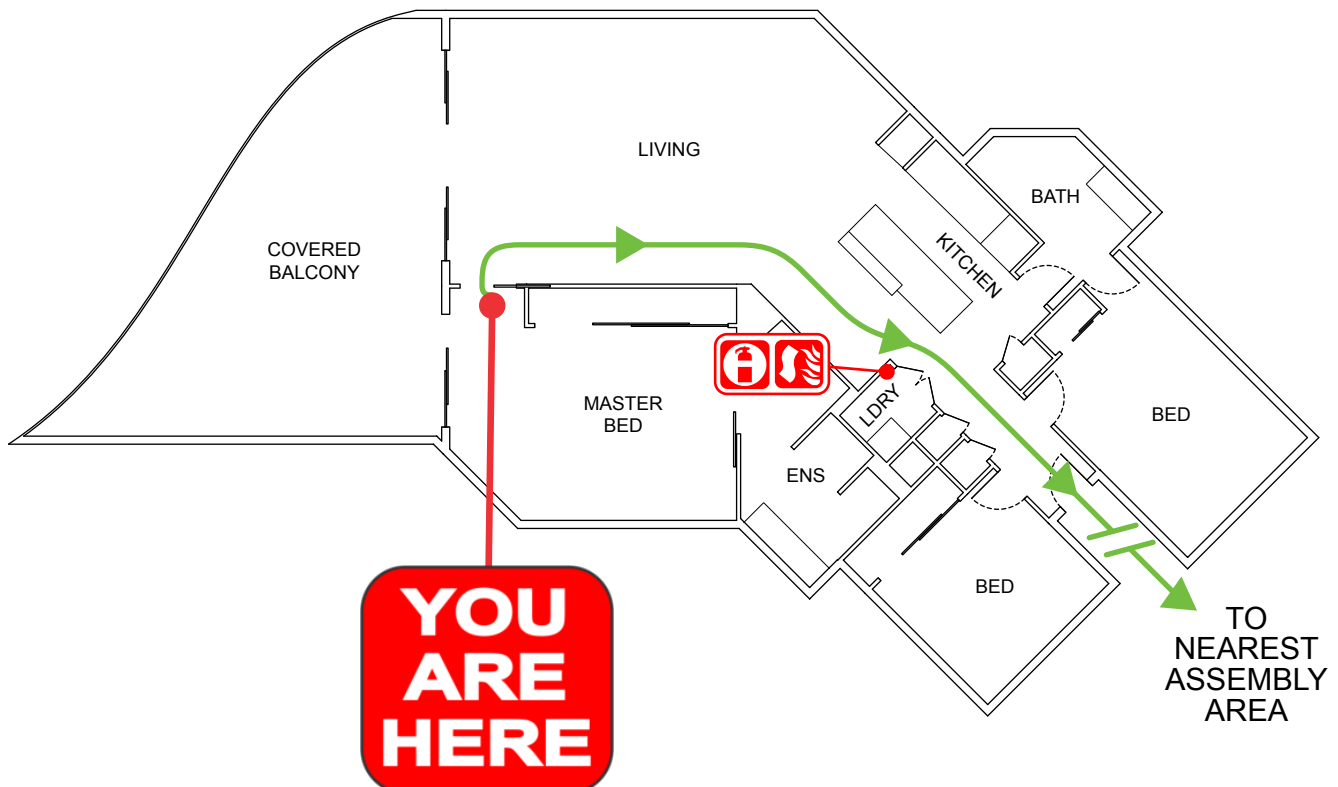

EVACUATION DIAGRAM

UNIT 97/685 CASUARINA WAY, CASUARINA NSW 2487

EMERGENCY EVACUATION PROCEDURE IN CASE OF FIRE OR OTHER EMERGENCY

emergencyplus

Save the app that
could save your life

triplezero.gov.au

- If you see SMOKE, FLAMES or hear the SMOKE ALARM, alert other occupants immediately.
- If safe, close any windows and doors to confine the fire.
- Leave to the nearest **EXIT** and proceed to the assembly area.
- TELEPHONE **000** and notify the Emergency Services.
- Do not re-enter the building until you are told it is safe to do so by the Emergency Services.

UNIT 97

LEGEND

Dry Chemical
Powder

Fire
Blanket

Evacuation
Path

**AUSTRALIAN
FIRE PROTECTION**

Austfirepro.com.au - 1300 80 FIRE

Preparing People For Emergencies