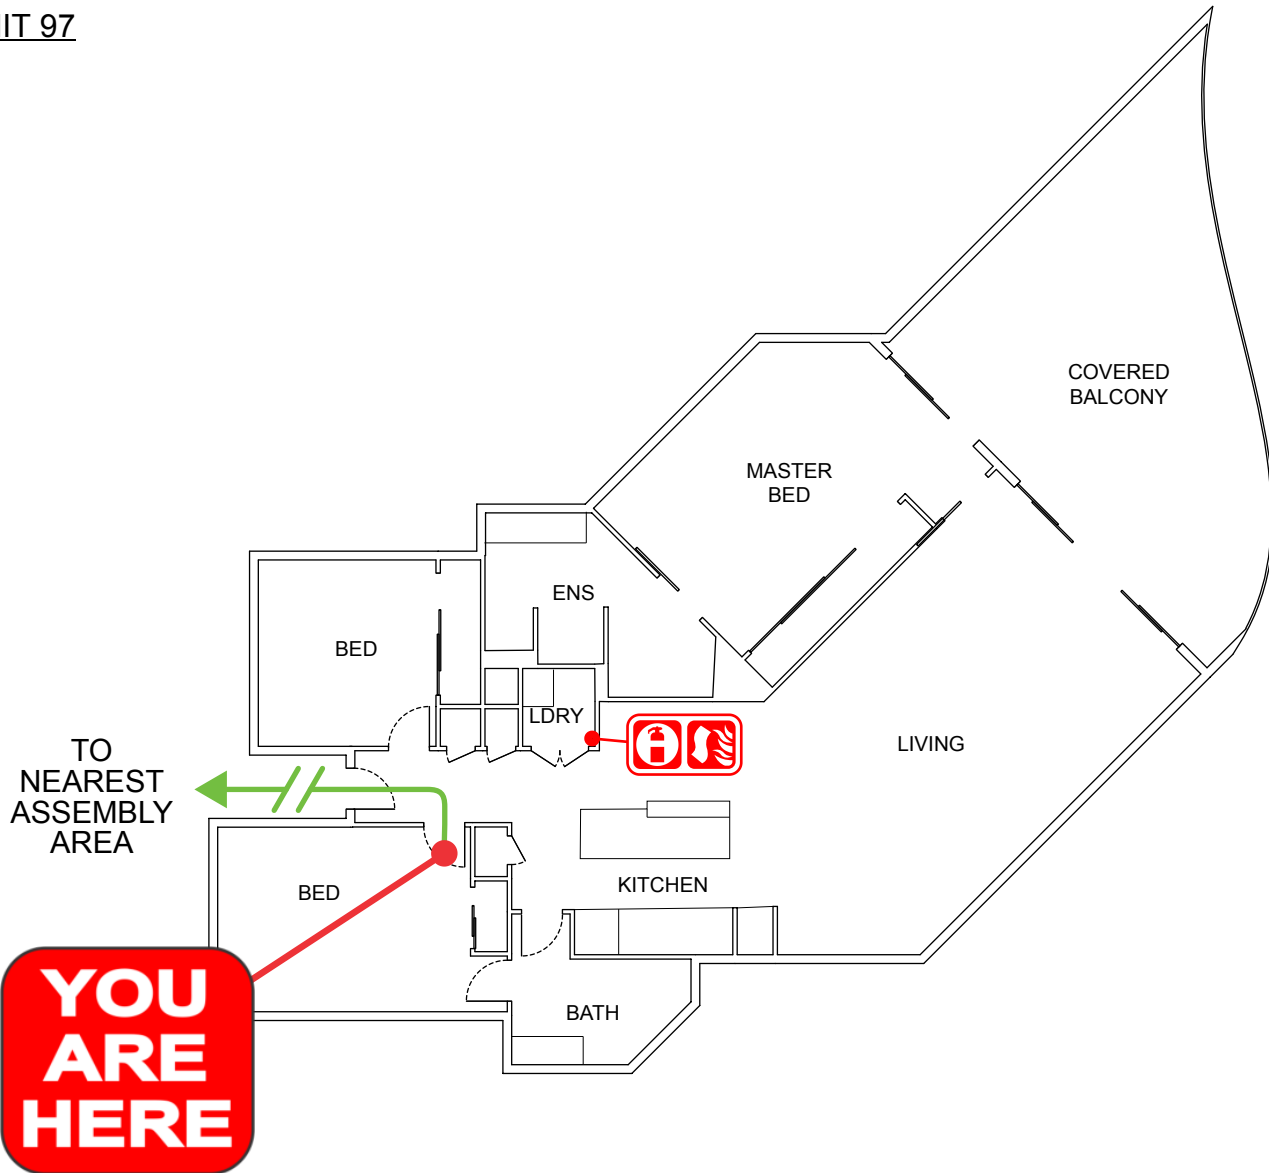

EVACUATION DIAGRAM

UNIT 97/685 CASUARINA WAY, CASUARINA NSW 2487

EMERGENCY EVACUATION PROCEDURE IN CASE OF FIRE OR OTHER EMERGENCY

emergencyplus

Save the app that
could save your life

triplezero.gov.au

- If you see SMOKE, FLAMES or hear the SMOKE ALARM, alert other occupants immediately.
- If safe, close any windows and doors to confine the fire.
- Leave to the nearest **EXIT** and proceed to the assembly area.
- TELEPHONE **000** and notify the Emergency Services.
- Do not re-enter the building until you are told it is safe to do so by the Emergency Services.

UNIT 97

LEGEND

Dry Chemical
Powder

Fire
Blanket

Evacuation
Path

**AUSTRALIAN
FIRE PROTECTION**

Austfirepro.com.au - 1300 80 FIRE

Preparing People For Emergencies