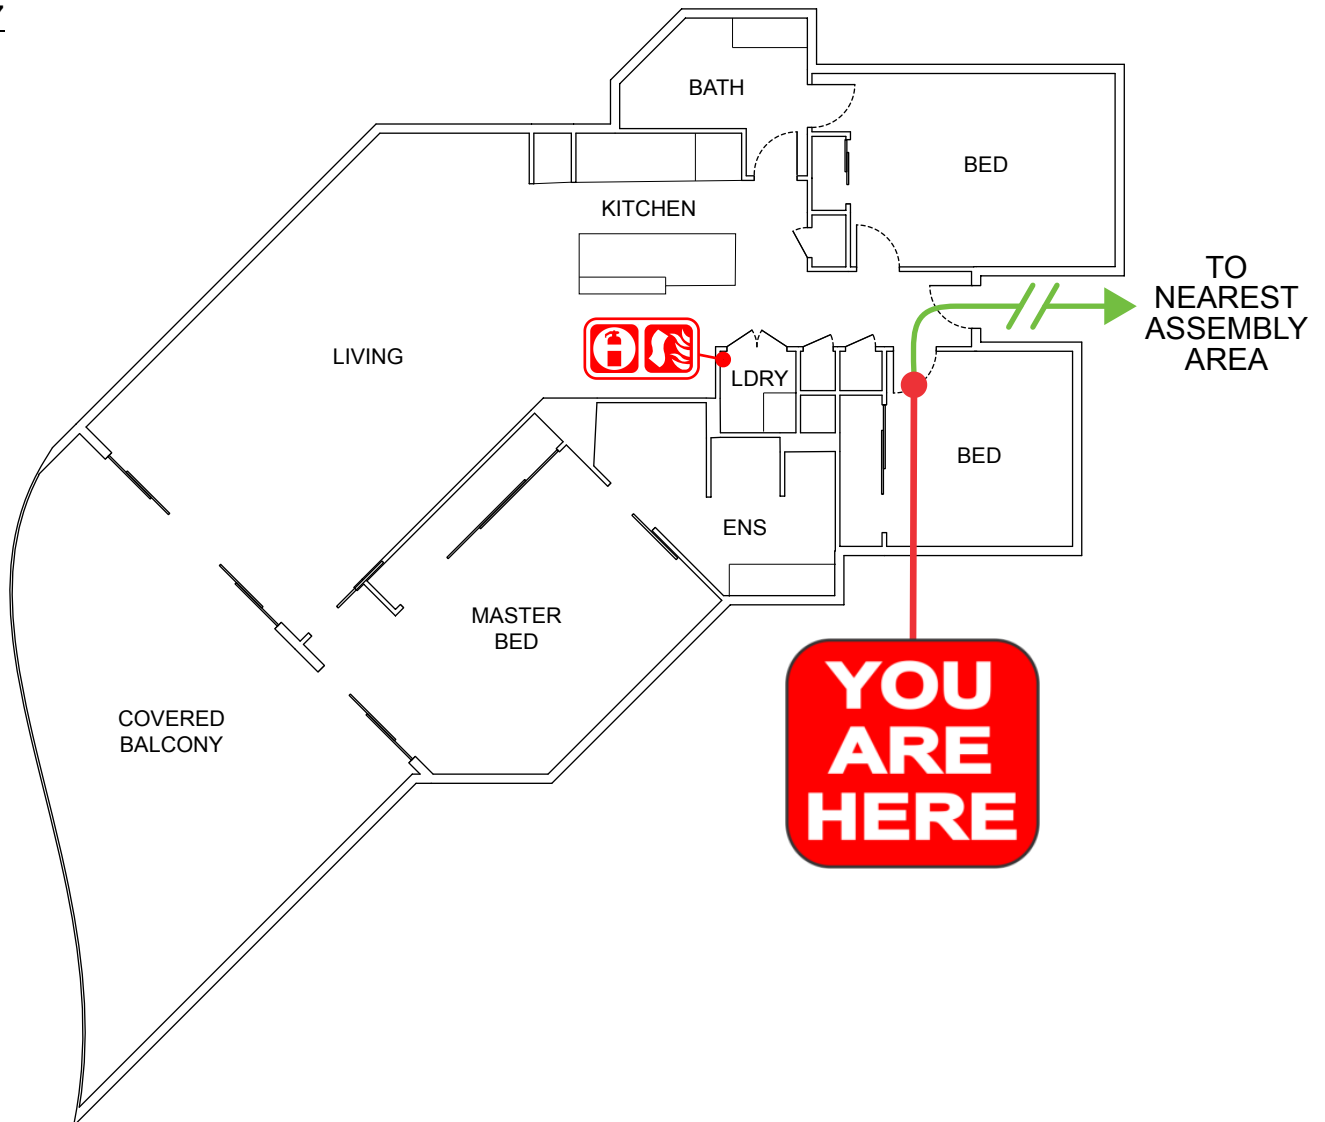

EVACUATION DIAGRAM

UNIT 97/685 CASUARINA WAY, CASUARINA NSW 2487

EMERGENCY EVACUATION PROCEDURE IN CASE OF FIRE OR OTHER EMERGENCY

emergencyplus

Save the app that
could save your life

triplezero.gov.au

- If you see SMOKE, FLAMES or hear the SMOKE ALARM, alert other occupants immediately.
- If safe, close any windows and doors to confine the fire.
- Leave to the nearest **EXIT** and proceed to the assembly area.
- TELEPHONE **000** and notify the Emergency Services.
- Do not re-enter the building until you are told it is safe to do so by the Emergency Services.

UNIT 97

LEGEND

**AUSTRALIAN
FIRE PROTECTION**

Austfirepro.com.au - 1300 80 FIRE

Preparing People For Emergencies