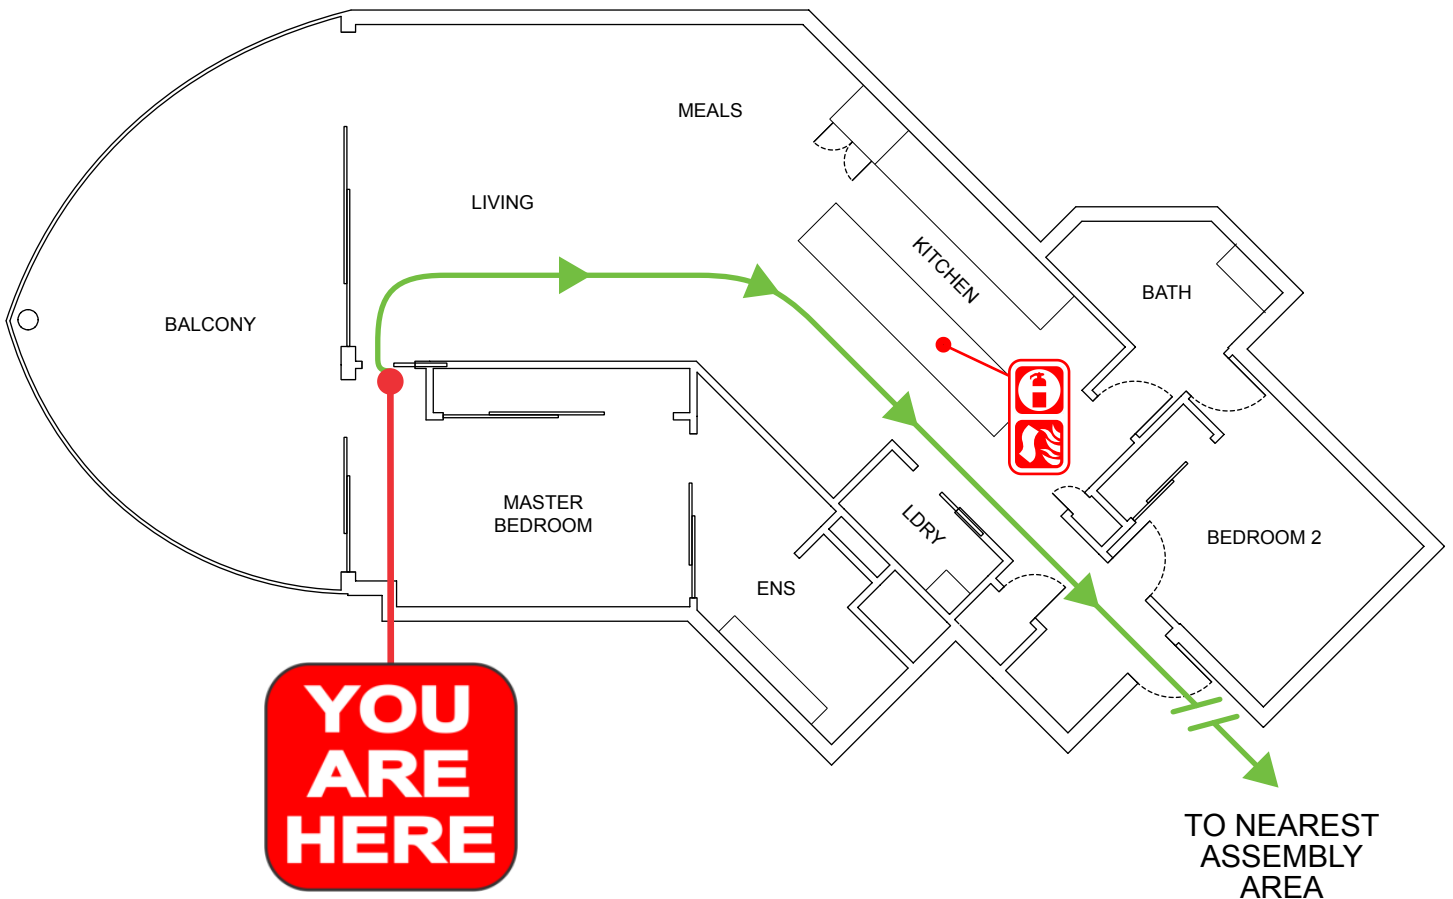

EVACUATION DIAGRAM

UNIT 35/685 CASUARINA WAY, CASUARINA NSW 2487

EMERGENCY EVACUATION PROCEDURE IN CASE OF FIRE OR OTHER EMERGENCY

emergencyplus

Save the app that
could save your life

triplezero.gov.au

- If you see SMOKE, FLAMES or hear the SMOKE ALARM, alert other occupants immediately.
- If safe, close any windows and doors to confine the fire.
- Leave to the nearest **EXIT** and proceed to the assembly area.
- TELEPHONE **000** and notify the Emergency Services.
- Do not re-enter the building until you are told it is safe to do so by the Emergency Services.

UNIT 35

LEGEND

Dry Chemical
Powder

Fire
Blanket

Evacuation
Path

**AUSTRALIAN
FIRE PROTECTION**

Austfirepro.com.au - 1300 80 FIRE

Preparing People For Emergencies