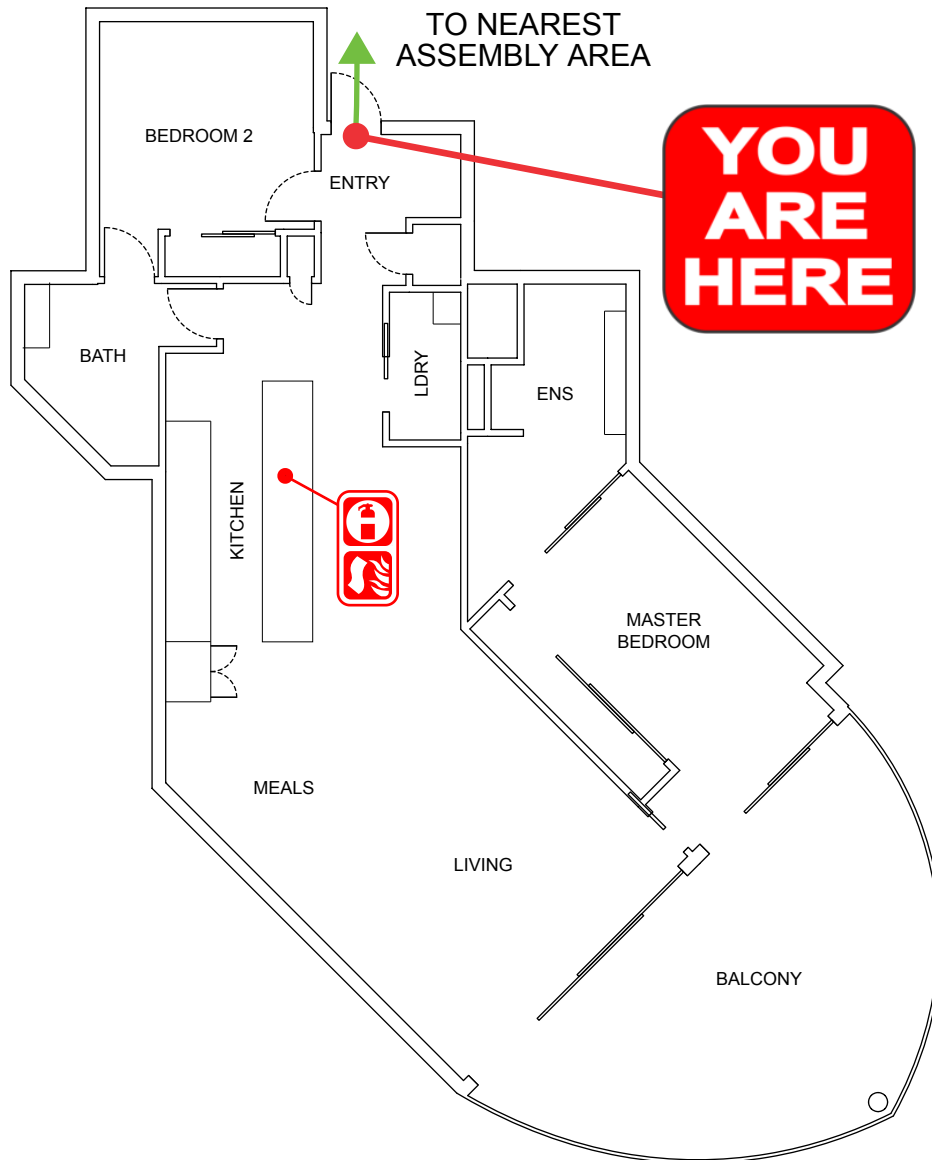

EVACUATION DIAGRAM

UNIT 35/685 CASUARINA WAY, CASUARINA NSW 2487

EMERGENCY EVACUATION PROCEDURE IN CASE OF FIRE OR OTHER EMERGENCY

emergencyplus

Save the app that
could save your life

triplezero.gov.au

- If you see SMOKE, FLAMES or hear the SMOKE ALARM, alert other occupants immediately.
- If safe, close any windows and doors to confine the fire.
- Leave to the nearest **EXIT** and proceed to the assembly area.
- TELEPHONE **000** and notify the Emergency Services.
- Do not re-enter the building until you are told it is safe to do so by the Emergency Services.

UNIT 35

LEGEND

Dry Chemical
Powder

Fire
Blanket

Evacuation
Path

**AUSTRALIAN
FIRE PROTECTION**

Austfirepro.com.au - 1300 80 FIRE

Preparing People For Emergencies