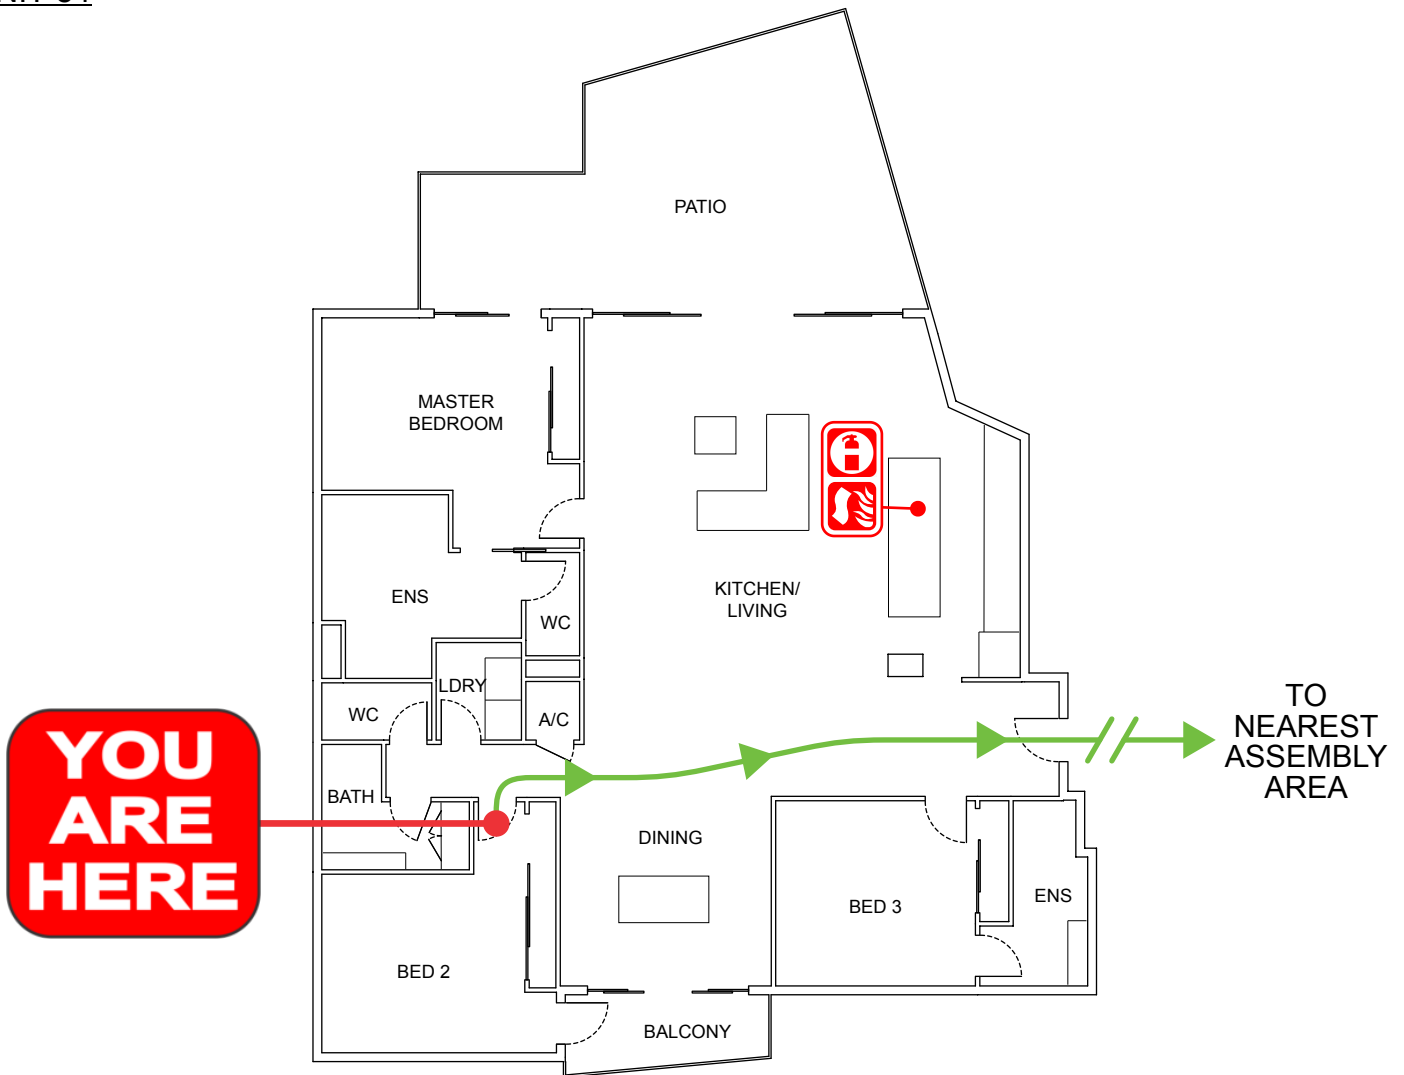

EVACUATION DIAGRAM

UNIT 84/685 CASUARINA WAY, CASUARINA NSW 2487

EMERGENCY EVACUATION PROCEDURE IN CASE OF FIRE OR OTHER EMERGENCY

emergencyplus

Save the app that
could save your life

triplezero.gov.au

- If you see SMOKE, FLAMES or hear the SMOKE ALARM, alert other occupants immediately.
- If safe, close any windows and doors to confine the fire.
- Leave to the nearest **EXIT** and proceed to the assembly area.
- TELEPHONE **000** and notify the Emergency Services.
- Do not re-enter the building until you are told it is safe to do so by the Emergency Services.

UNIT 84

LEGEND

**AUSTRALIAN
FIRE PROTECTION**

Austfirepro.com.au - 1300 80 FIRE

Preparing People For Emergencies