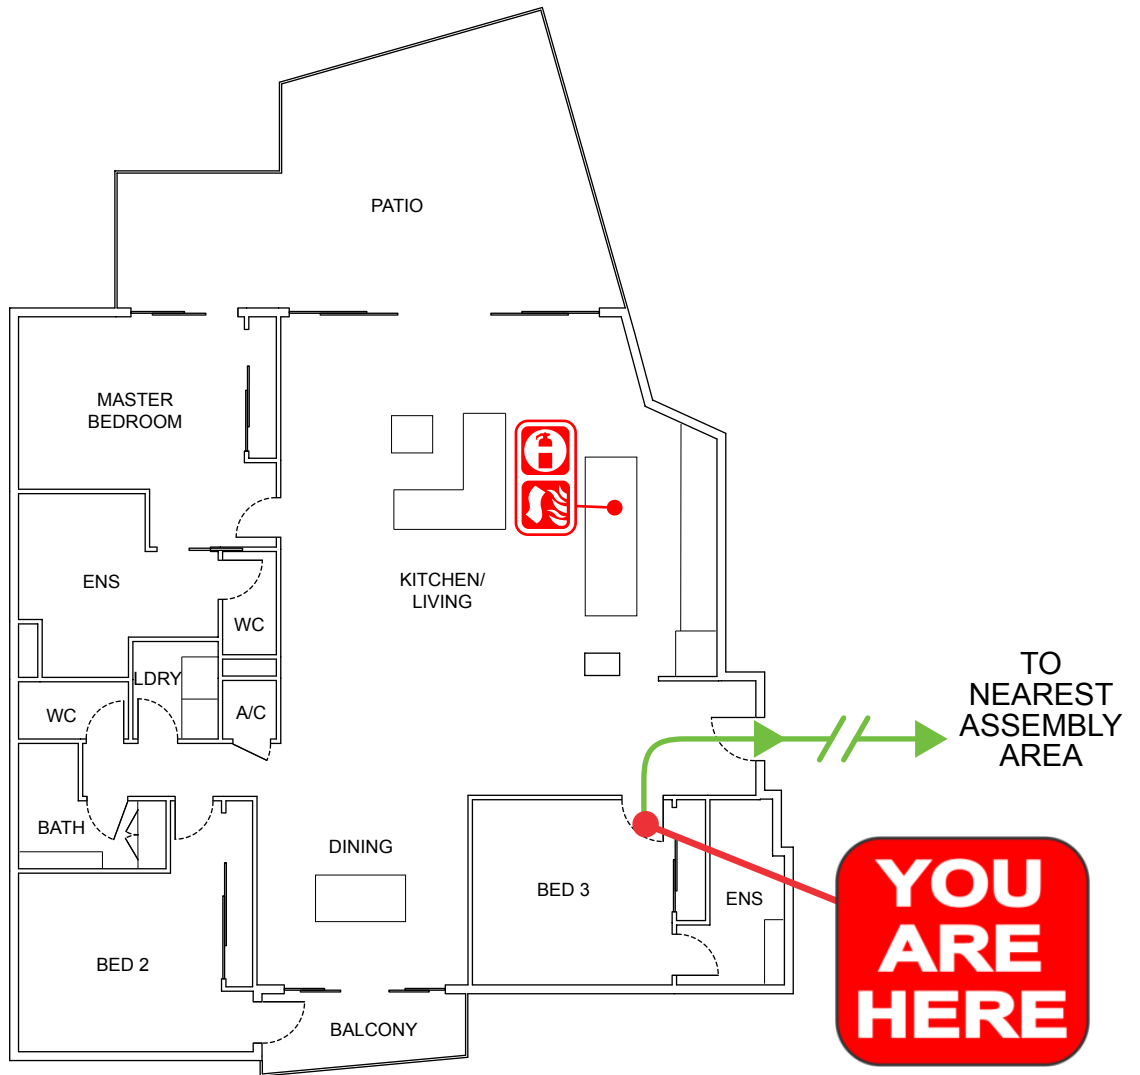

EVACUATION DIAGRAM

UNIT 84/685 CASUARINA WAY, CASUARINA NSW 2487

EMERGENCY EVACUATION PROCEDURE IN CASE OF FIRE OR OTHER EMERGENCY

emergencyplus

Save the app that
could save your life

triplezero.gov.au

- If you see SMOKE, FLAMES or hear the SMOKE ALARM, alert other occupants immediately.
- If safe, close any windows and doors to confine the fire.
- Leave to the nearest **EXIT** and proceed to the assembly area.
- TELEPHONE **000** and notify the Emergency Services.
- Do not re-enter the building until you are told it is safe to do so by the Emergency Services.

UNIT 84

LEGEND

**AUSTRALIAN
FIRE PROTECTION**

Austfirepro.com.au - 1300 80 FIRE

Preparing People For Emergencies