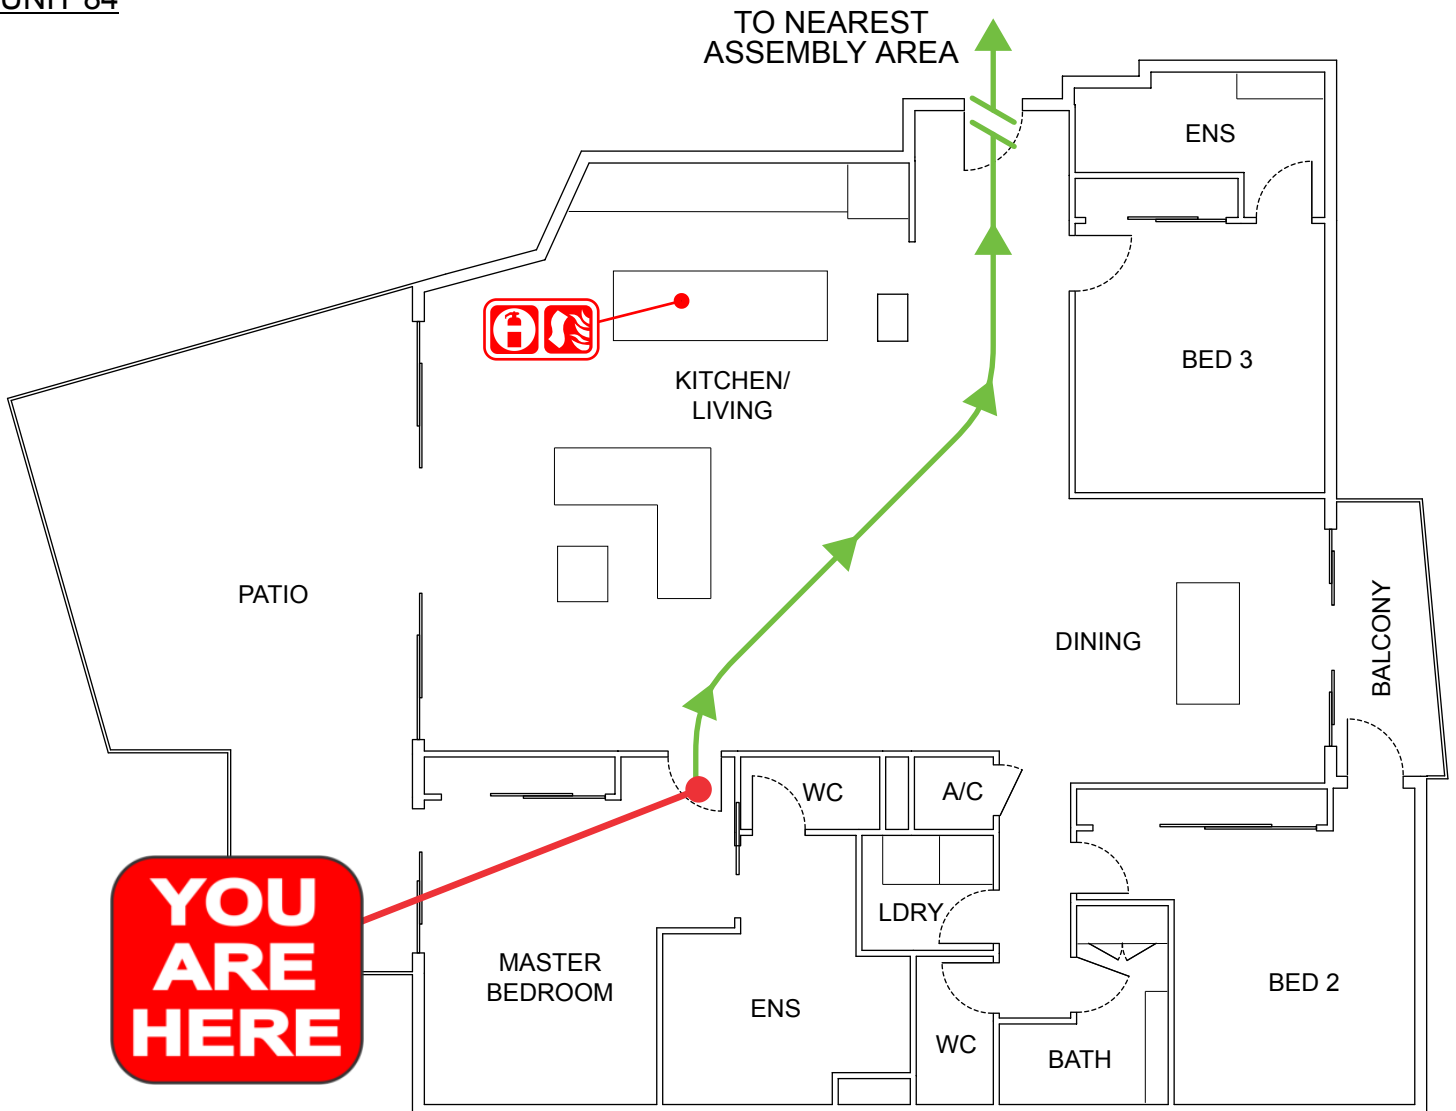

EVACUATION DIAGRAM

UNIT 84/685 CASUARINA WAY, CASUARINA NSW 2487

EMERGENCY EVACUATION PROCEDURE IN CASE OF FIRE OR OTHER EMERGENCY

emergencyplus

Save the app that
could save your life

triplezero.gov.au

- If you see SMOKE, FLAMES or hear the SMOKE ALARM, alert other occupants immediately.
- If safe, close any windows and doors to confine the fire.
- Leave to the nearest **EXIT** and proceed to the assembly area.
- TELEPHONE **000** and notify the Emergency Services.
- Do not re-enter the building until you are told it is safe to do so by the Emergency Services.

UNIT 84

LEGEND

Dry Chemical
Powder

Fire
Blanket

Evacuation
Path

**AUSTRALIAN
FIRE PROTECTION**

Austfirepro.com.au - 1300 80 FIRE

Preparing People For Emergencies