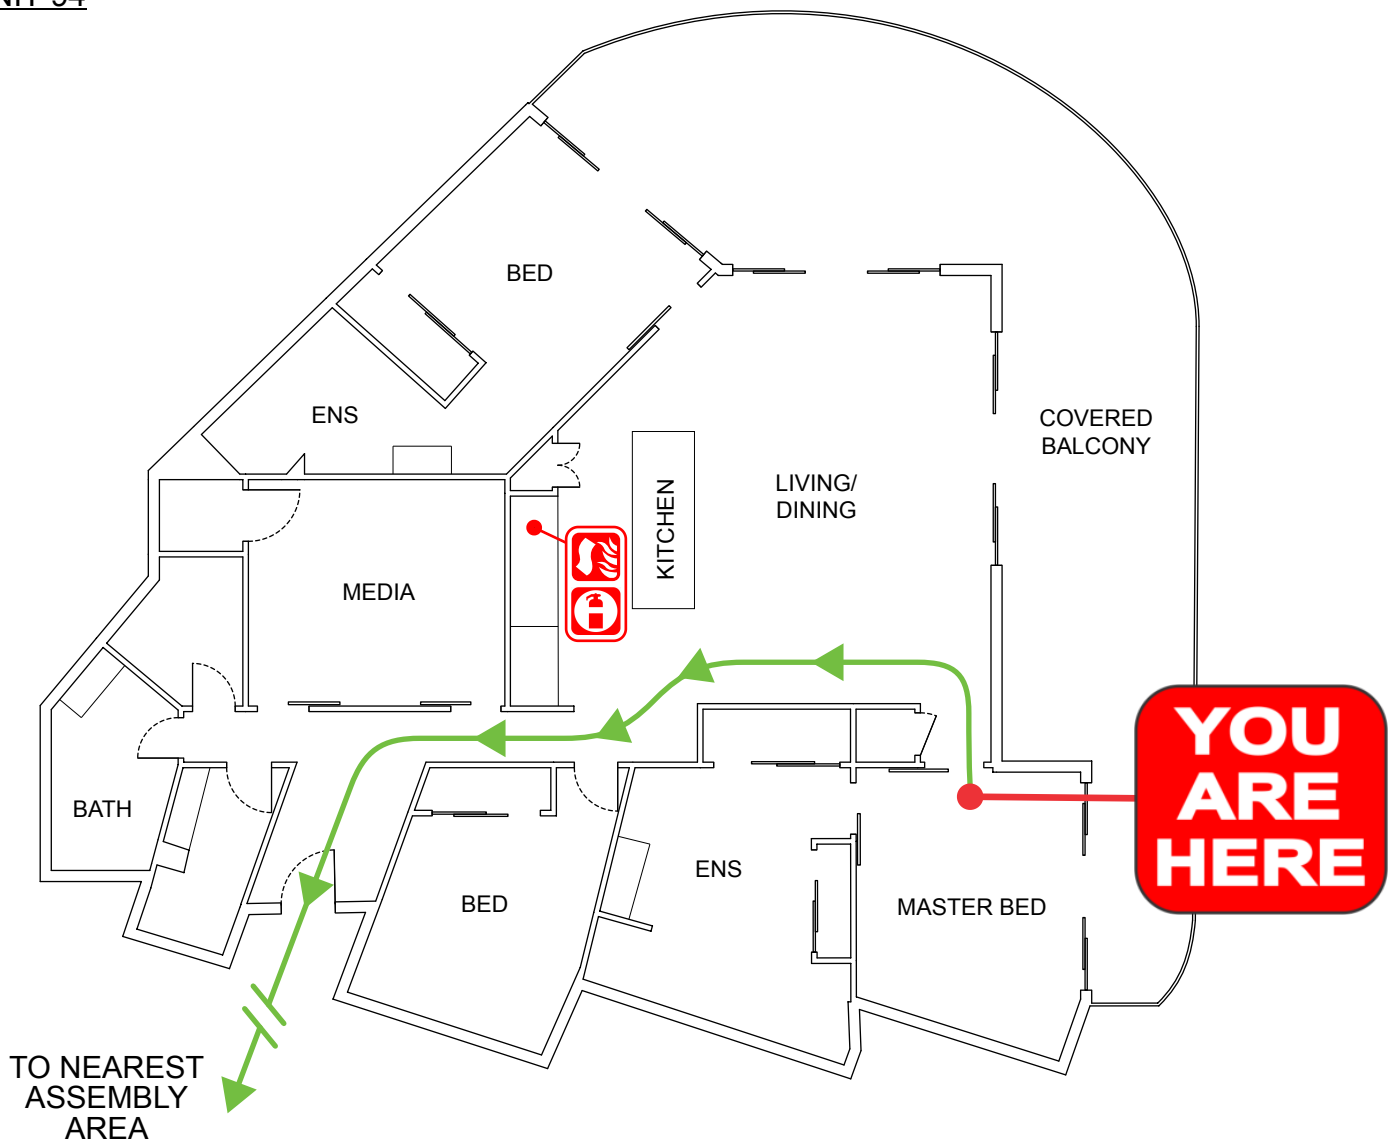

EVACUATION DIAGRAM

UNIT 94/685 CASUARINA WAY, CASUARINA NSW 2487

EMERGENCY EVACUATION PROCEDURE IN CASE OF FIRE OR OTHER EMERGENCY

emergencyplus

Save the app that
could save your life

triplezero.gov.au

- If you see SMOKE, FLAMES or hear the SMOKE ALARM, alert other occupants immediately.
- If safe, close any windows and doors to confine the fire.
- Leave to the nearest **EXIT** and proceed to the assembly area.
- TELEPHONE **000** and notify the Emergency Services.
- Do not re-enter the building until you are told it is safe to do so by the Emergency Services.

UNIT 94

LEGEND

Dry Chemical
Powder

Fire
Blanket

Evacuation
Path

**AUSTRALIAN
FIRE PROTECTION**

Austfirepro.com.au - 1300 80 FIRE

Preparing People For Emergencies