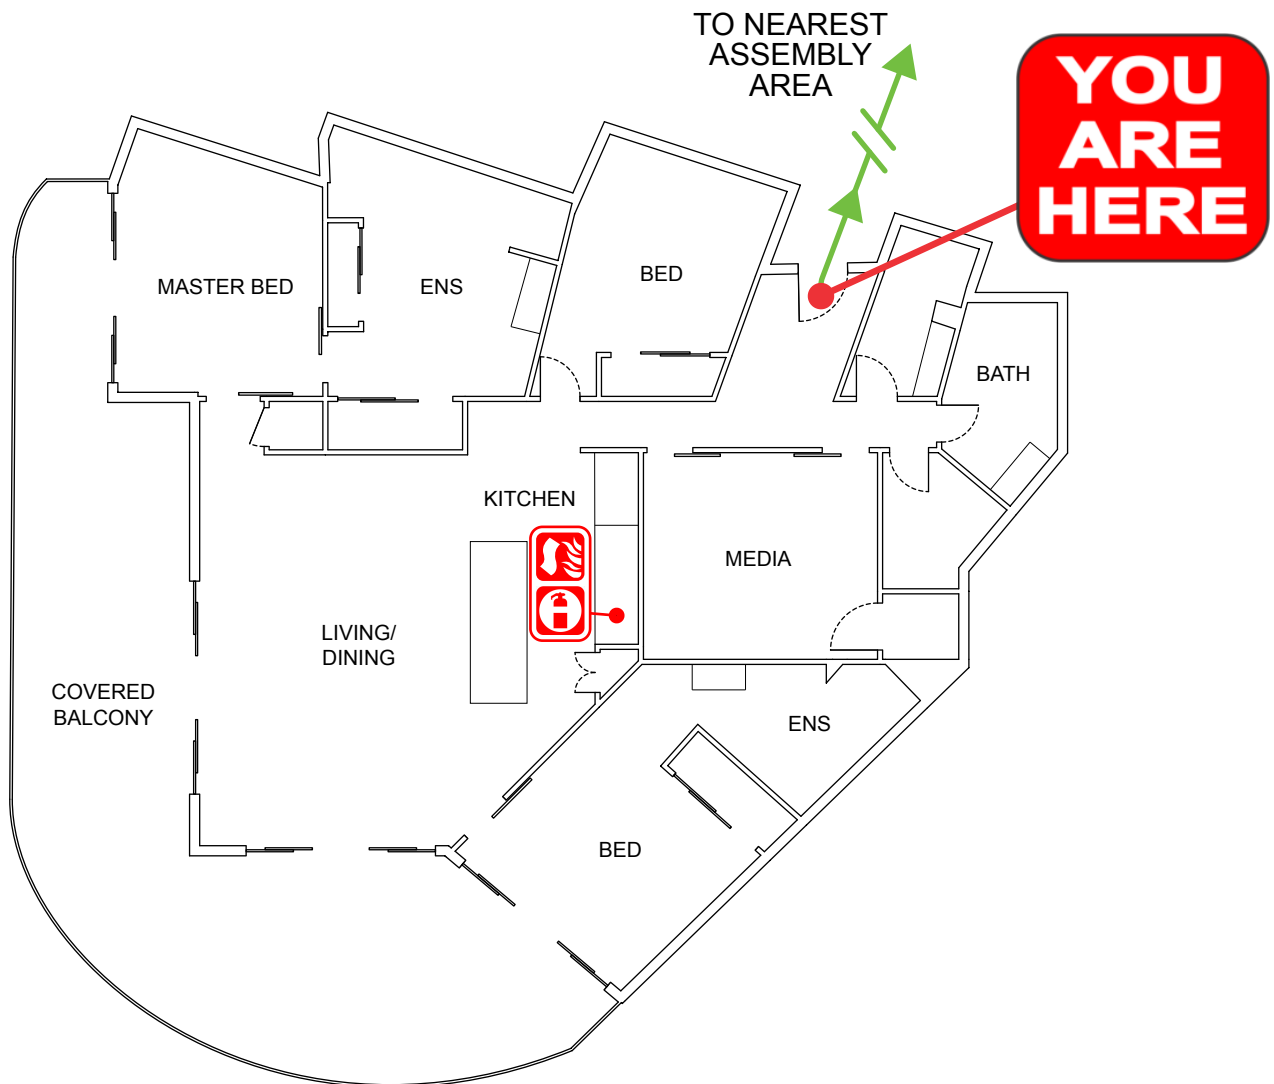

EVACUATION DIAGRAM

UNIT 94/685 CASUARINA WAY, CASUARINA NSW 2487

EMERGENCY EVACUATION PROCEDURE IN CASE OF FIRE OR OTHER EMERGENCY

emergencyplus

Save the app that
could save your life

triplezero.gov.au

- If you see SMOKE, FLAMES or hear the SMOKE ALARM, alert other occupants immediately.
- If safe, close any windows and doors to confine the fire.
- Leave to the nearest **EXIT** and proceed to the assembly area.
- TELEPHONE **000** and notify the Emergency Services.
- Do not re-enter the building until you are told it is safe to do so by the Emergency Services.

UNIT 94

LEGEND

**AUSTRALIAN
FIRE PROTECTION**

Austfirepro.com.au - 1300 80 FIRE

Preparing People For Emergencies