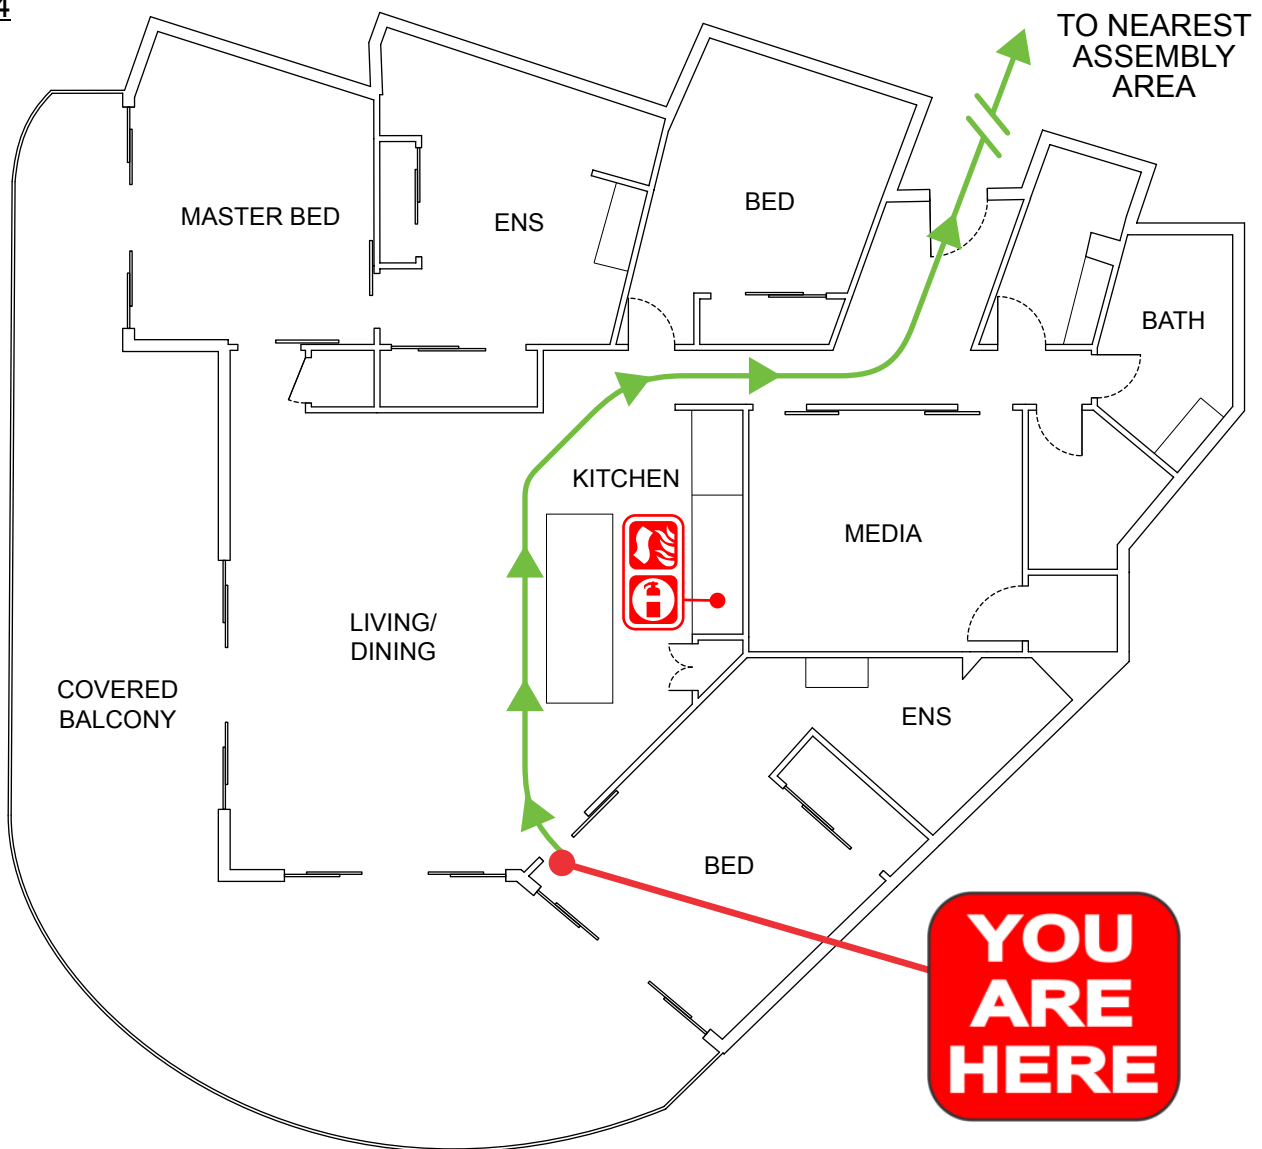

EVACUATION DIAGRAM

UNIT 94/685 CASUARINA WAY, CASUARINA NSW 2487

EMERGENCY EVACUATION PROCEDURE IN CASE OF FIRE OR OTHER EMERGENCY

emergencyplus

Save the app that
could save your life

triplezero.gov.au

- If you see SMOKE, FLAMES or hear the SMOKE ALARM, alert other occupants immediately.
- If safe, close any windows and doors to confine the fire.
- Leave to the nearest **EXIT** and proceed to the assembly area.
- TELEPHONE **000** and notify the Emergency Services.
- Do not re-enter the building until you are told it is safe to do so by the Emergency Services.

UNIT 94

LEGEND

Dry Chemical
Powder

Fire
Blanket

Evacuation
Path

**AUSTRALIAN
FIRE PROTECTION**

Austfirepro.com.au - 1300 80 FIRE

Preparing People For Emergencies