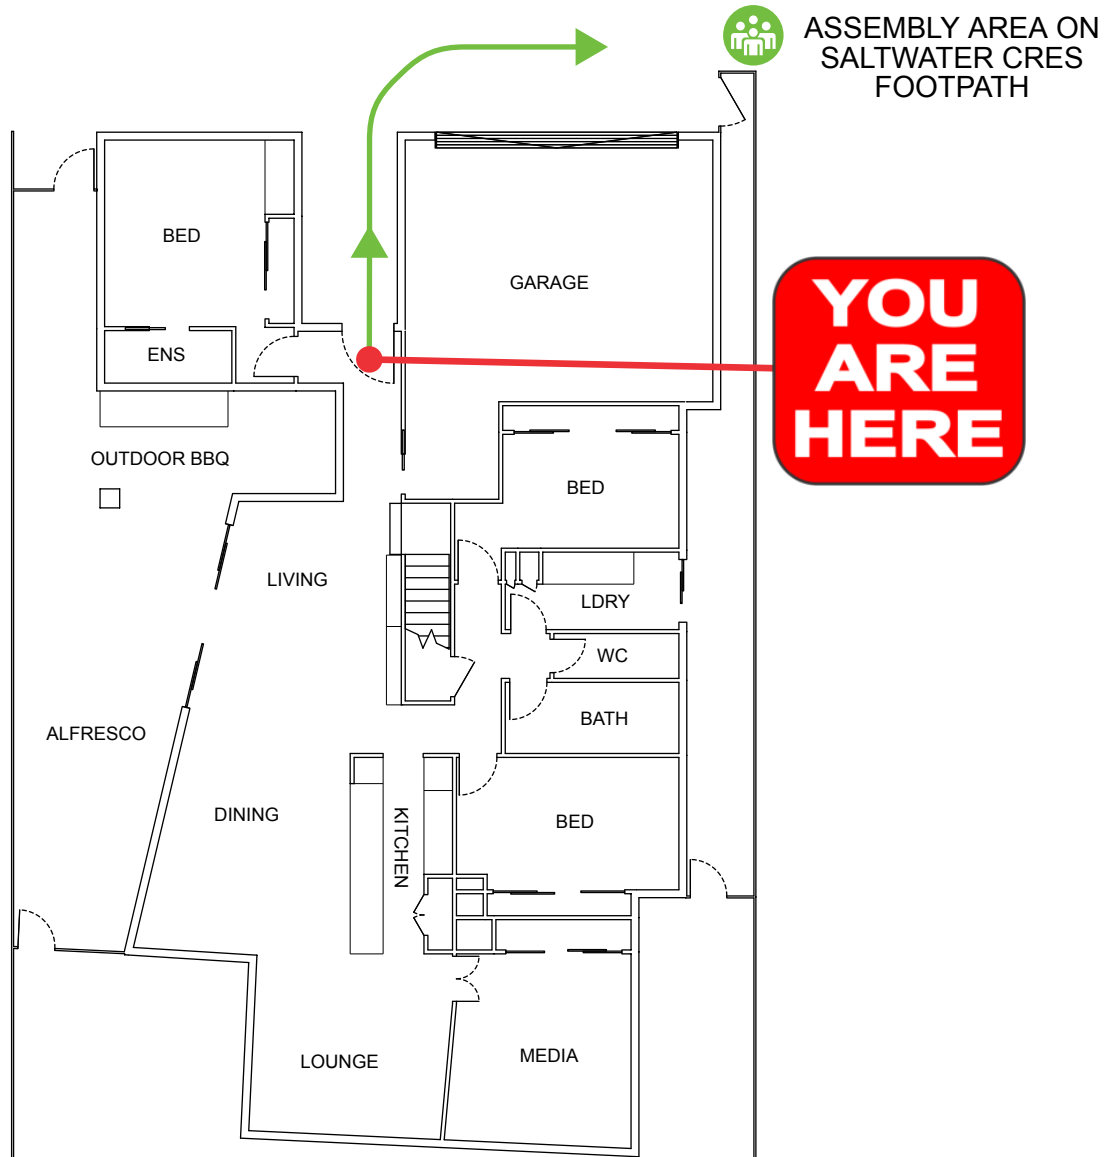

EVACUATION DIAGRAM

17 SALT WATER CRES, KINGSCLIFF NSW 2487

EMERGENCY EVACUATION PROCEDURE IN CASE OF FIRE OR OTHER EMERGENCY

emergencyplus

Save the app that
could save your life

triplezero.gov.au

- If you see SMOKE, FLAMES or hear the SMOKE ALARM, alert other occupants immediately.
- If safe, close any windows and doors to confine the fire.
- Leave to the nearest **EXIT** and proceed to the assembly area.
- TELEPHONE **000** and notify the Emergency Services.
- Do not re-enter the building until you are told it is safe to do so by the Emergency Services.

ASSEMBLY AREA ON
SALTWATER CRES
FOOTPATH

**YOU
ARE
HERE**

LEGEND

Assembly
Area

Alternate
Evacuation Path

Evacuation
Path

**AUSTRALIAN
FIRE PROTECTION**

Austfirepro.com.au - 1300 80 FIRE

Preparing People For Emergencies

EVACUATION DIAGRAM

17 SALT WATER CRES, KINGSCLIFF NSW 2487

EMERGENCY EVACUATION PROCEDURE IN CASE OF FIRE OR OTHER EMERGENCY

emergencyplus

Save the app that
could save your life

LEGEND

Assembly
Area

Evacuation
Path

**AUSTRALIAN
FIRE PROTECTION**

Austfirepro.com.au - 1300 80 FIRE

Preparing People For Emergencies

EVACUATION DIAGRAM

17 SALT WATER CRES, KINGSCLIFF NSW 2487