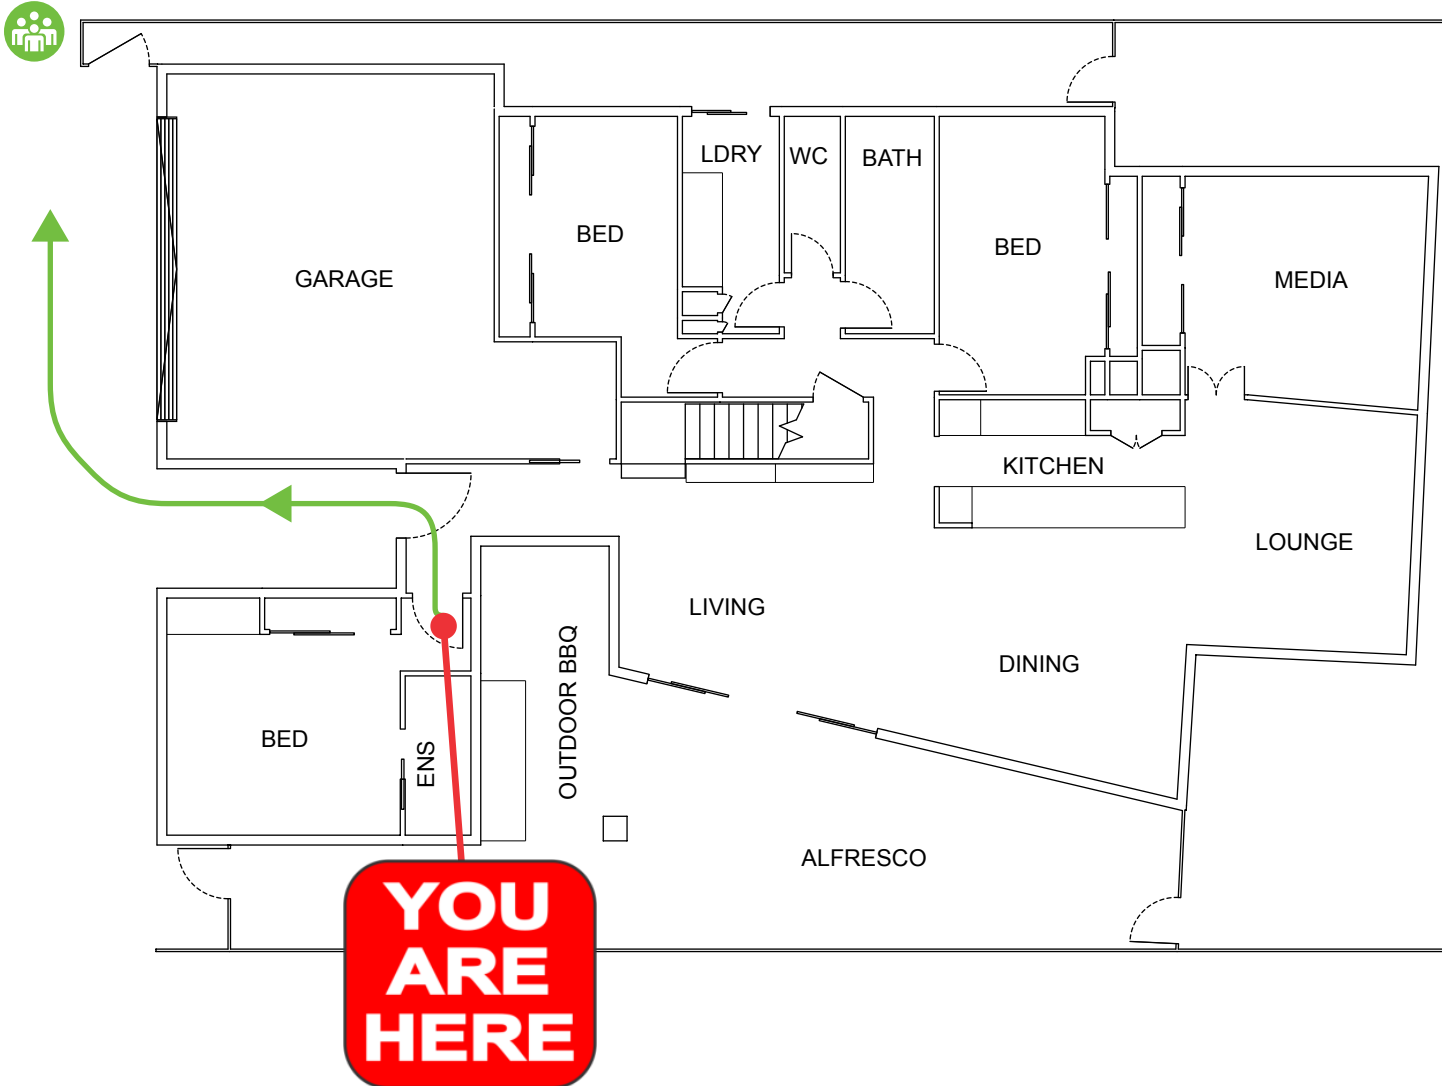

ASSEMBLY AREA ON
SATWATER CRES FOOTPATH

LEGEND

Assembly
Area

Evacuation
Path

**AUSTRALIAN
FIRE PROTECTION**

Austfirepro.com.au - 1300 80 FIRE

Preparing People For Emergencies

EVACUATION DIAGRAM