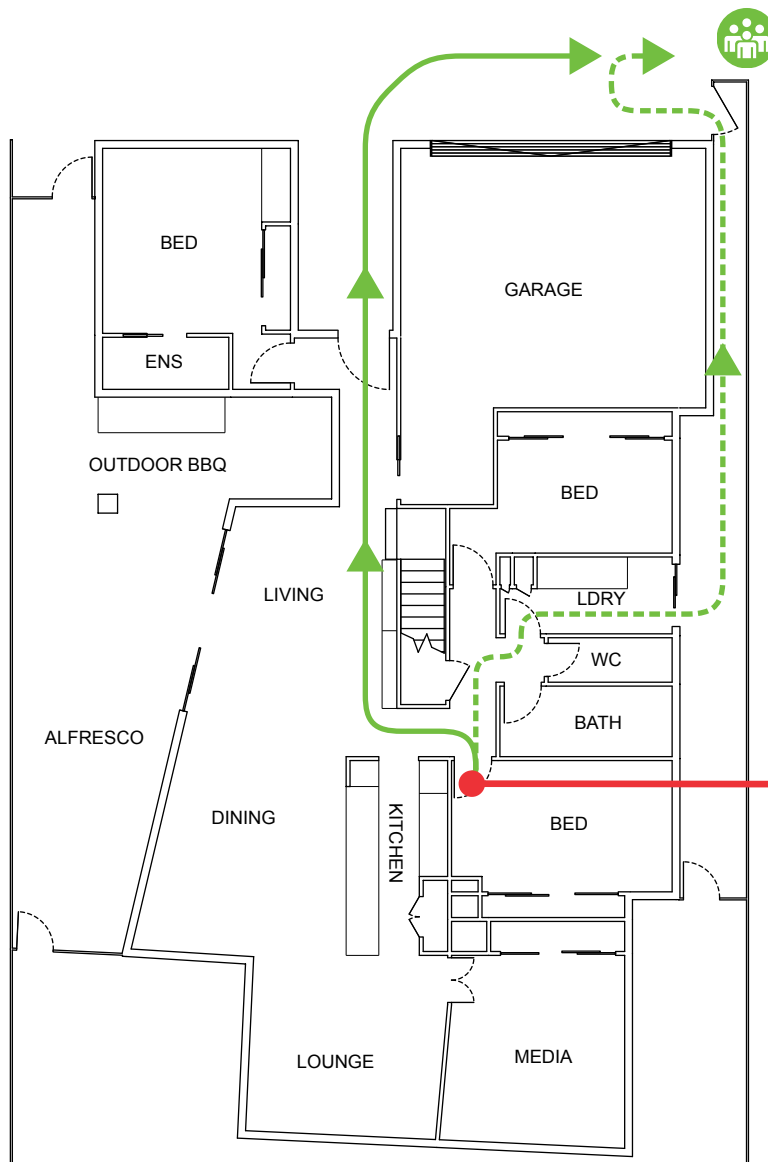

EVACUATION DIAGRAM

17 SALT WATER CRES, KINGSCLIFF NSW 2487

EMERGENCY EVACUATION PROCEDURE IN CASE OF FIRE OR OTHER EMERGENCY

emergencyplus

Save the app that
could save your life

triplezero.gov.au

- If you see SMOKE, FLAMES or hear the SMOKE ALARM, alert other occupants immediately.
- If safe, close any windows and doors to confine the fire.
- Leave to the nearest **EXIT** and proceed to the assembly area.
- TELEPHONE **000** and notify the Emergency Services.
- Do not re-enter the building until you are told it is safe to do so by the Emergency Services.

ASSEMBLY AREA ON
SALTWATER CRES
FOOTPATH

**YOU
ARE
HERE**

LEGEND

Assembly
Area

Alternate
Evacuation Path

Evacuation
Path

**AUSTRALIAN
FIRE PROTECTION**

Austfirepro.com.au - 1300 80 FIRE

Preparing People For Emergencies

EVACUATION DIAGRAM

17 SALT WATER CRES, KINGSCLIFF NSW 2487

EMERGENCY EVACUATION PROCEDURE IN CASE OF FIRE OR OTHER EMERGENCY

emergencyplus

Save the app that
could save your life