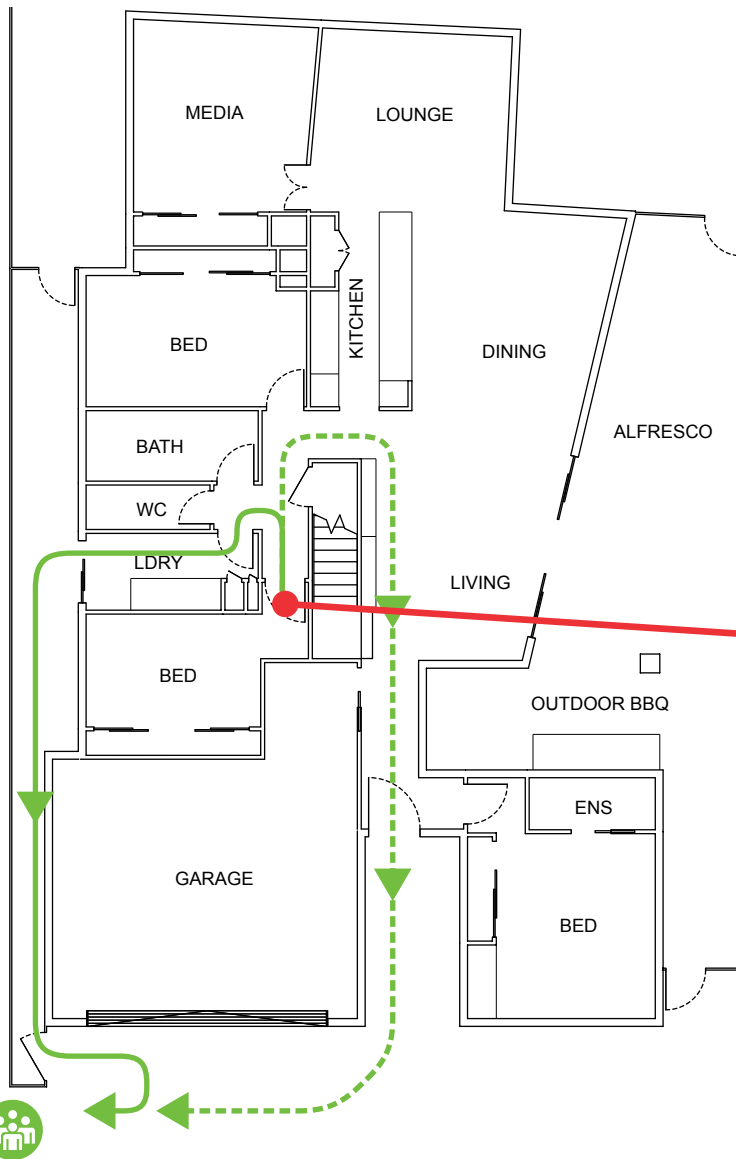

EVACUATION DIAGRAM

17 SALT WATER CRES, KINGSCLIFF NSW 2487

EMERGENCY EVACUATION PROCEDURE IN CASE OF FIRE OR OTHER EMERGENCY

emergencyplus

Save the app that
could save your life

triplezero.gov.au

- If you see SMOKE, FLAMES or hear the SMOKE ALARM, alert other occupants immediately.
- If safe, close any windows and doors to confine the fire.
- Leave to the nearest **EXIT** and proceed to the assembly area.
- TELEPHONE **000** and notify the Emergency Services.
- Do not re-enter the building until you are told it is safe to do so by the Emergency Services.

ASSEMBLY AREA ON
SATWATER CRES FOOTPATH

LEGEND

Assembly
Area

Evacuation
Path

**AUSTRALIAN
FIRE PROTECTION**

Austfirepro.com.au - 1300 80 FIRE

Preparing People For Emergencies

EVACUATION DIAGRAM

17 SALT WATER CRES, KINGSCLIFF NSW 2487

EMERGENCY EVACUATION PROCEDURE IN CASE OF FIRE OR OTHER EMERGENCY

emergencyplus

Save the app that
could save your life

triplezero.gov.au

- If you see SMOKE, FLAMES or hear the SMOKE ALARM, alert other occupants immediately.
- If safe, close any windows and doors to confine the fire.
- Leave to the nearest **EXIT** and proceed to the assembly area.
- TELEPHONE **000** and notify the Emergency Services.
- Do not re-enter the building until you are told it is safe to do so by the Emergency Services.

**YOU
ARE
HERE**

LEGEND

Assembly
Area

Alternate
Evacuation Path

Evacuation
Path

**AUSTRALIAN
FIRE PROTECTION**

Austfirepro.com.au - 1300 80 FIRE

Preparing People For Emergencies