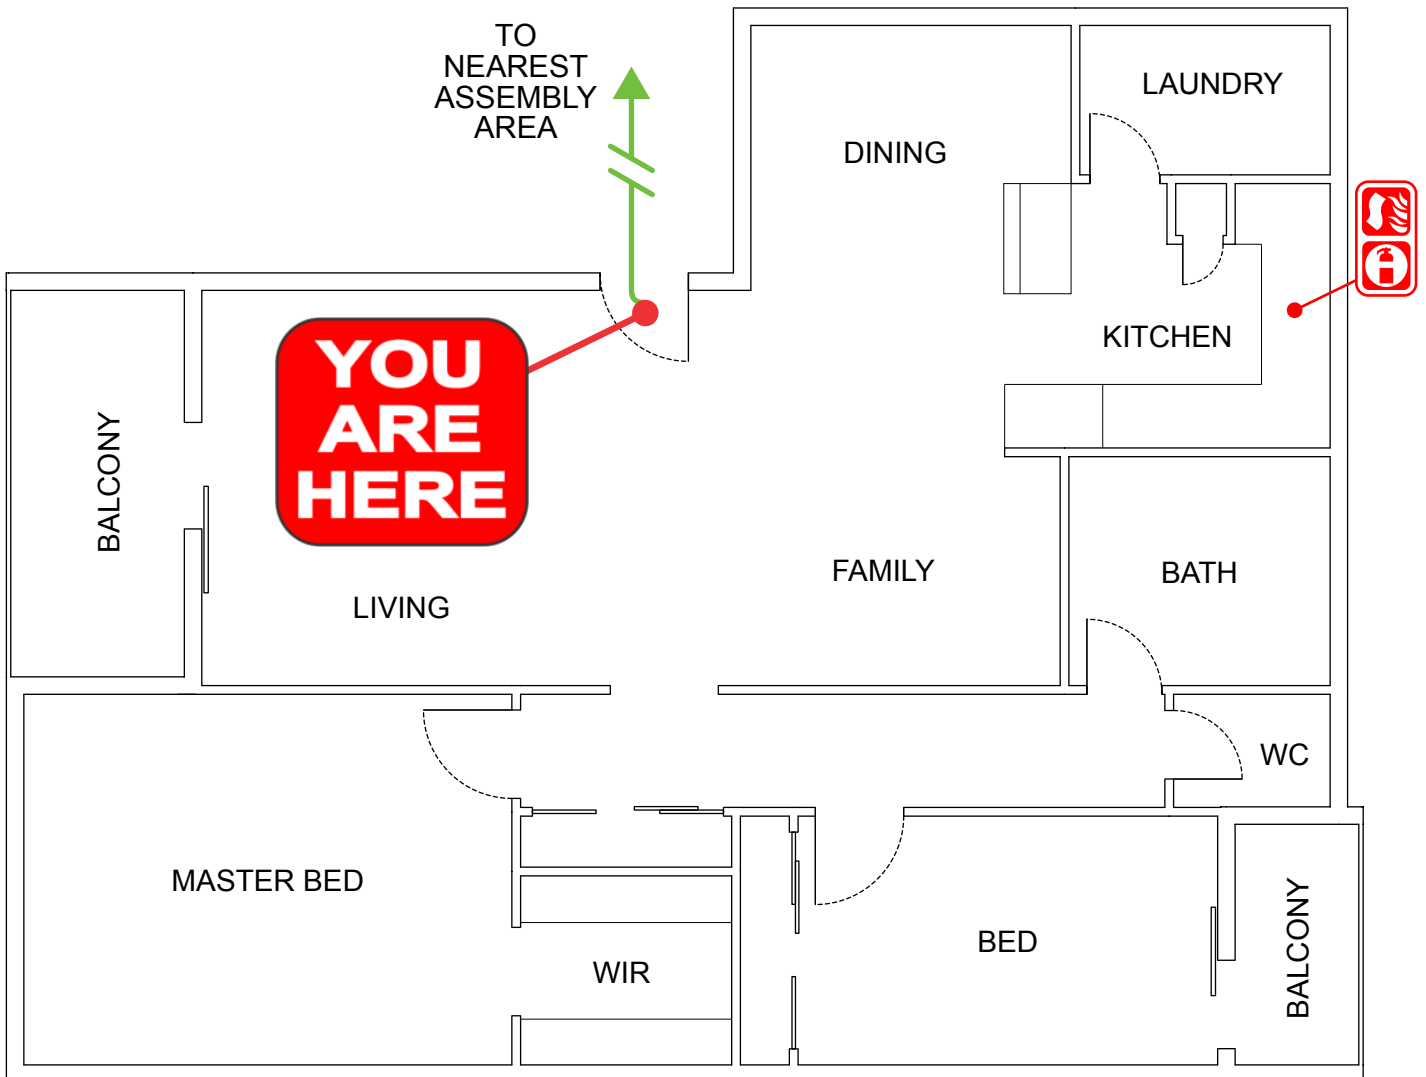

EVACUATION DIAGRAM

UNIT 6/258 MARINE PDE, KINGSCLIFF NSW 2487

EMERGENCY EVACUATION PROCEDURE IN CASE OF FIRE OR OTHER EMERGENCY

emergencyplus

Save the app that
could save your life

triplezero.gov.au

- If you see SMOKE, FLAMES or hear the SMOKE ALARM, alert other occupants immediately.
- If safe, close any windows and doors to confine the fire.
- Leave to the nearest **EXIT** and proceed to the assembly area.
- TELEPHONE **000** and notify the Emergency Services.
- Do not re-enter the building until you are told it is safe to do so by the Emergency Services.

UNIT 6

LEGEND

Dry Chemical
Powder

Fire
Blanket

Evacuation
Path

**AUSTRALIAN
FIRE PROTECTION**

Austfirepro.com.au - 1300 80 FIRE

Preparing People For Emergencies