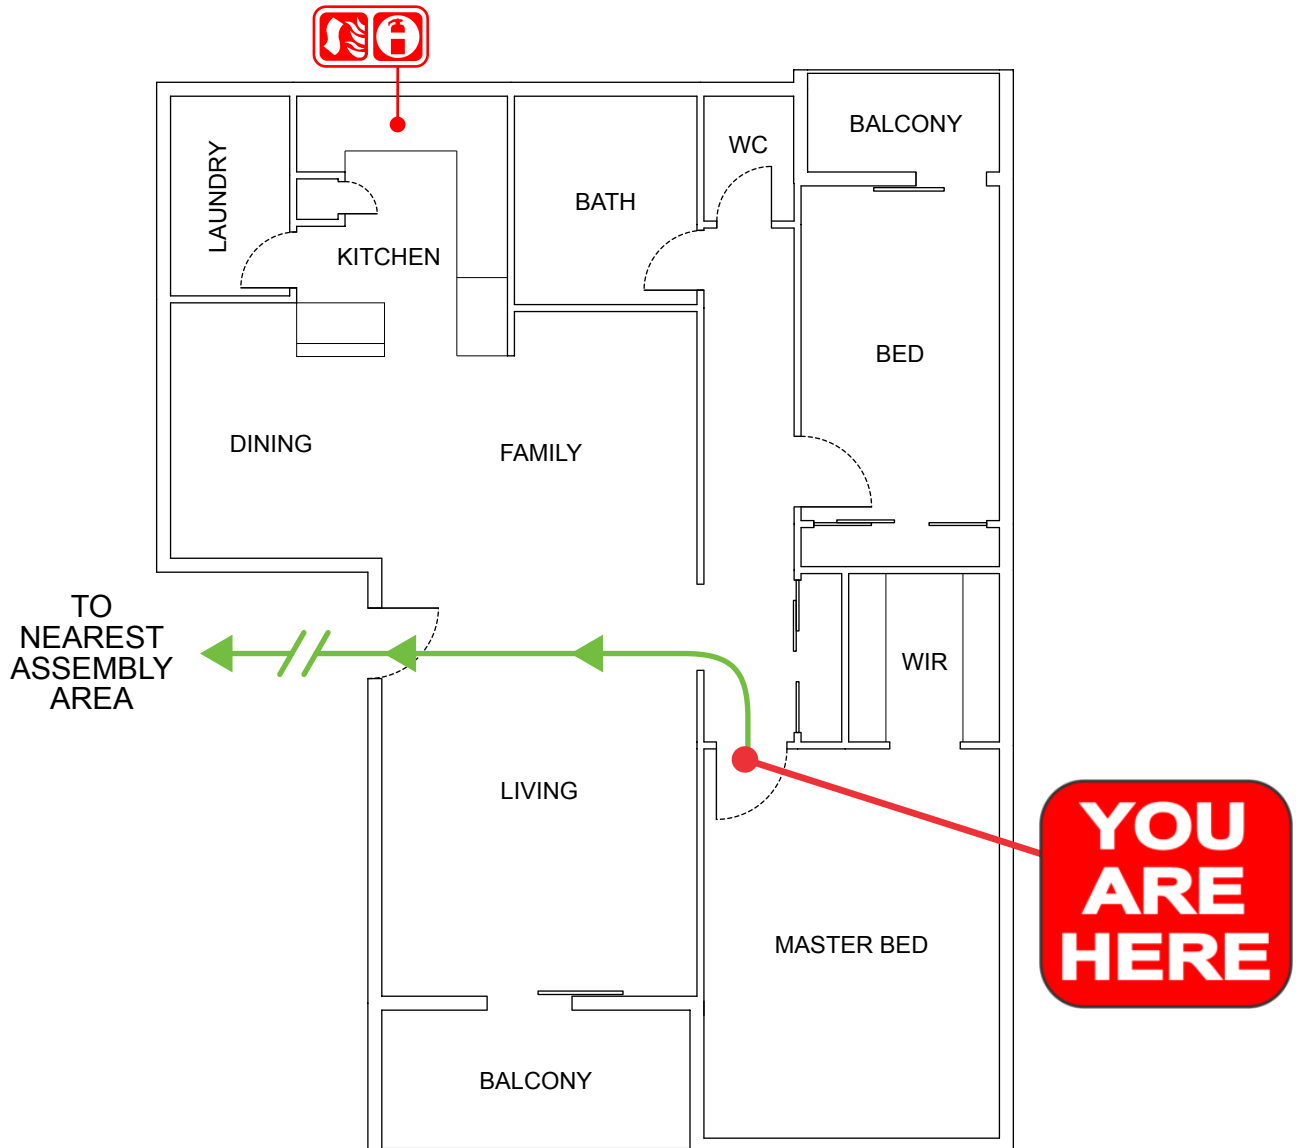

EVACUATION DIAGRAM

UNIT 6/258 MARINE PDE, KINGSCLIFF NSW 2487

EMERGENCY EVACUATION PROCEDURE IN CASE OF FIRE OR OTHER EMERGENCY

emergencyplus

Save the app that
could save your life

triplezero.gov.au

- If you see SMOKE, FLAMES or hear the SMOKE ALARM, alert other occupants immediately.
- If safe, close any windows and doors to confine the fire.
- Leave to the nearest **EXIT** and proceed to the assembly area.
- TELEPHONE **000** and notify the Emergency Services.
- Do not re-enter the building until you are told it is safe to do so by the Emergency Services.

UNIT 6

LEGEND

Dry Chemical
Powder

Fire
Blanket

Evacuation
Path

**AUSTRALIAN
FIRE PROTECTION**

Austfirepro.com.au - 1300 80 FIRE

Preparing People For Emergencies