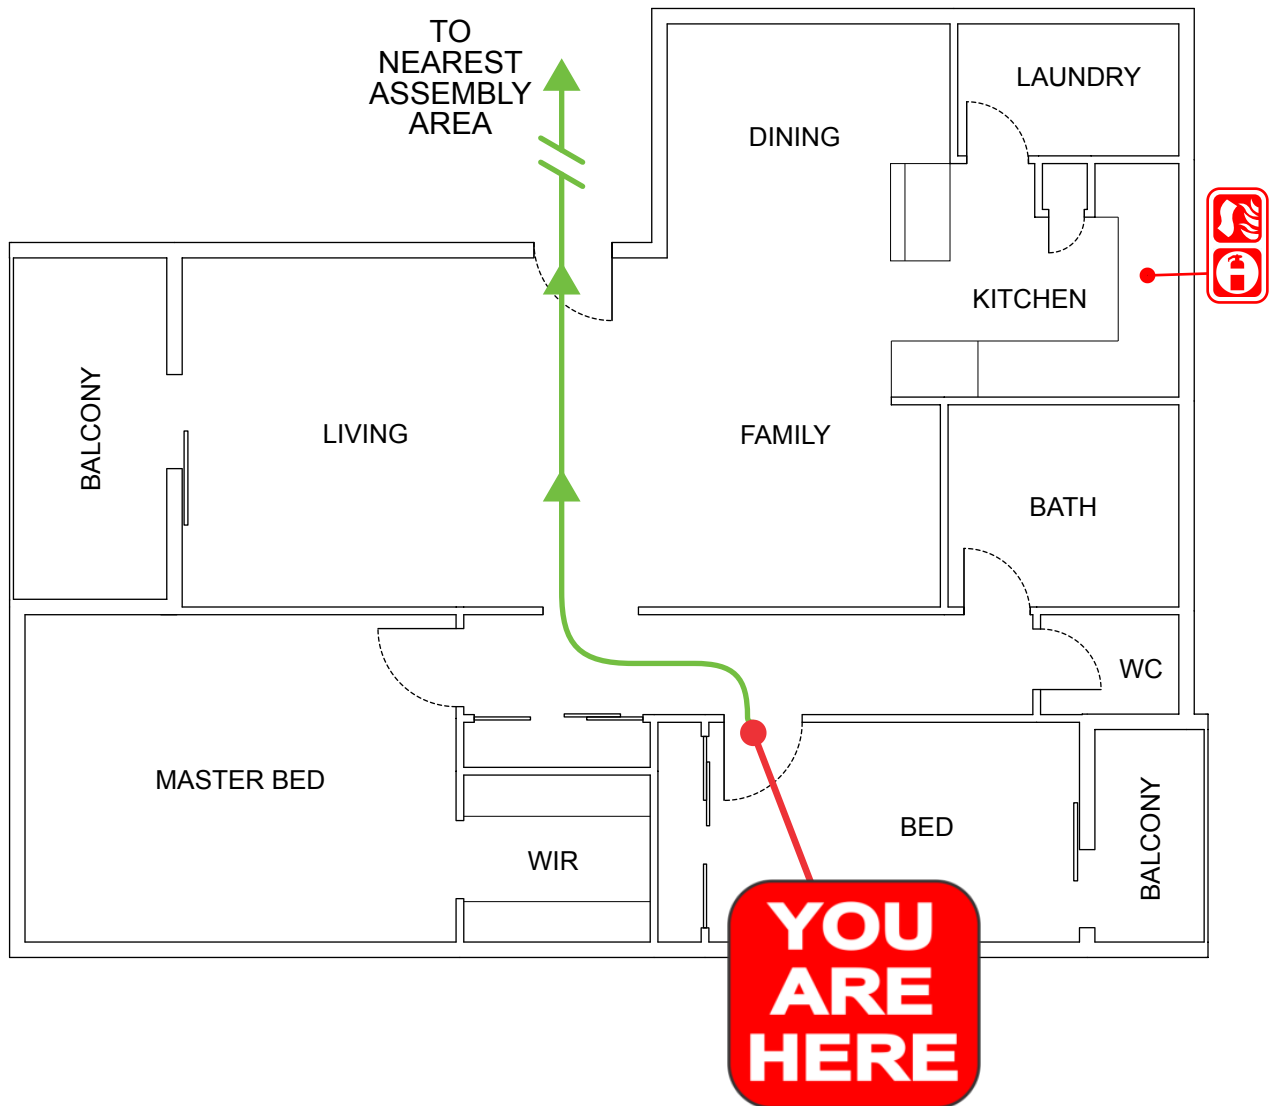

EVACUATION DIAGRAM

UNIT 6/258 MARINE PDE, KINGSCLIFF NSW 2487

EMERGENCY EVACUATION PROCEDURE IN CASE OF FIRE OR OTHER EMERGENCY

emergencyplus

Save the app that
could save your life

triplezero.gov.au

- If you see SMOKE, FLAMES or hear the SMOKE ALARM, alert other occupants immediately.
- If safe, close any windows and doors to confine the fire.
- Leave to the nearest **EXIT** and proceed to the assembly area.
- TELEPHONE **000** and notify the Emergency Services.
- Do not re-enter the building until you are told it is safe to do so by the Emergency Services.

UNIT 6

LEGEND

Dry Chemical
Powder

Fire
Blanket

Evacuation
Path

**AUSTRALIAN
FIRE PROTECTION**

Austfirepro.com.au - 1300 80 FIRE

Preparing People For Emergencies