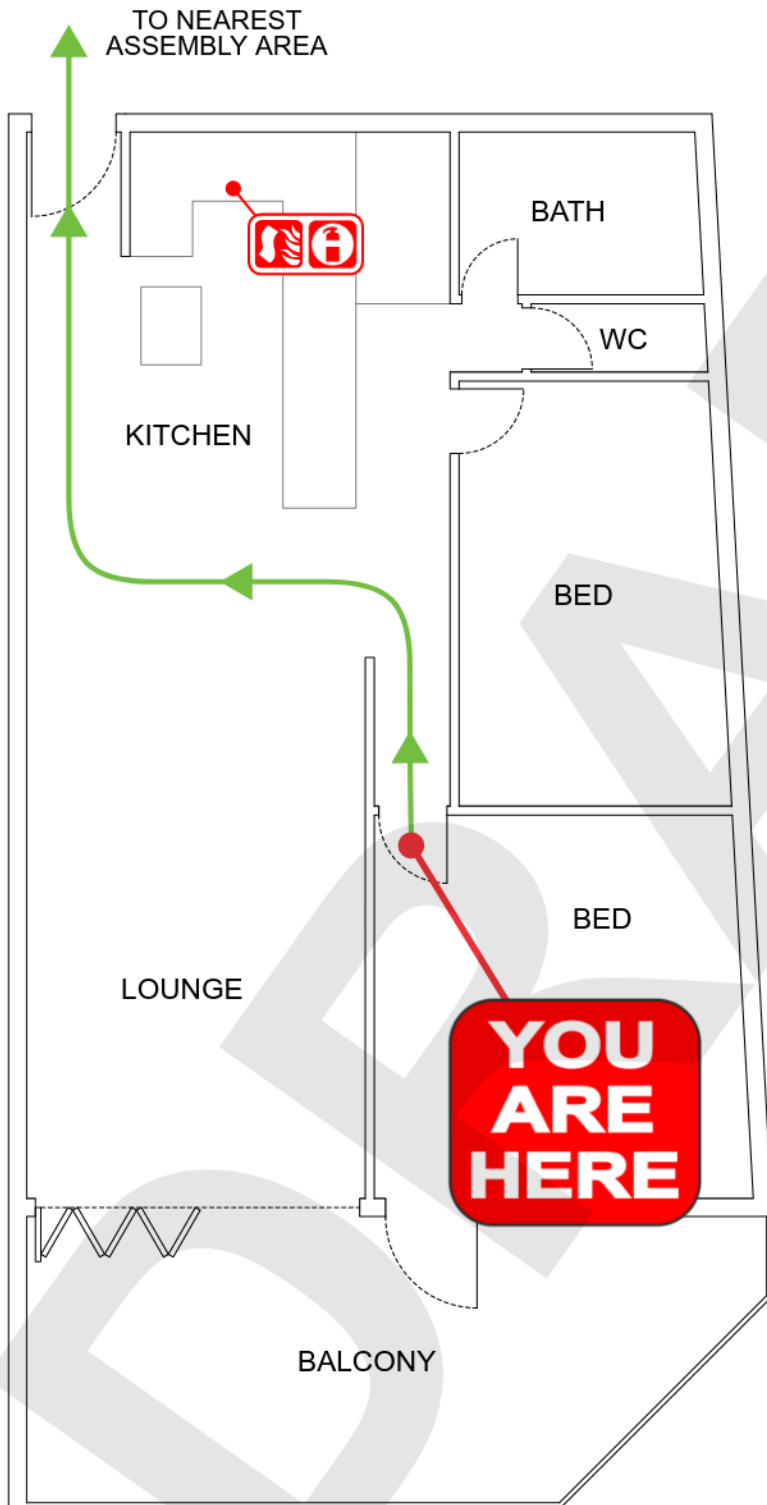

EVACUATION DIAGRAM

2/18 MOSS STREET, KINGSCLIFF NSW 2487

UNIT 2

IN AN EMERGENCY

emergencyplus

Save the app that could save your life

triplezero.gov.au

**EMERGENCY EVACUATION
PROCEDURE IN CASE OF**