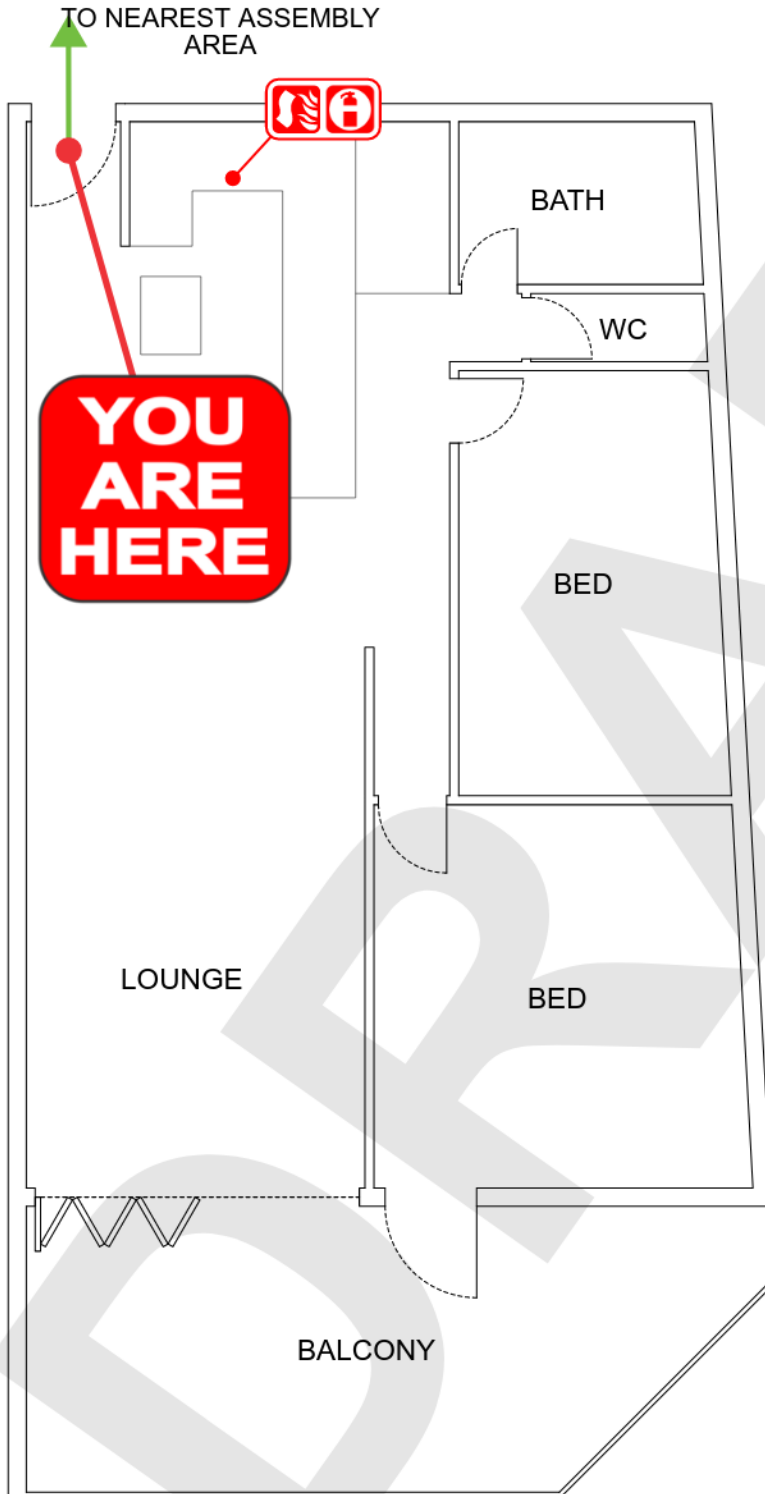

EVACUATION DIAGRAM

2/18 MOSS STREET, KINGSCLIFF NSW 2487

UNIT 2

IN AN EMERGENCY

EMERGENCY

emergencyplus

Save the app that could save your life

triplezero.gov.au

EMERGENCY EVACUATION
PROCEDURE IN CASE OF

FIRE OR OTHER EMERGENCY

- If you see SMOKE, FLAMES or hear the SMOKE ALARM, alert other occupants immediately.
- If safe, close any windows and doors to confine the fire.
- Leave to the nearest **EXIT** and proceed to the assembly area.
- TELEPHONE **000** and notify the Emergency Services.
- Do not re-enter the building until you are told it is safe to do so by the Emergency Services.

**AUSTRALIAN
FIRE PROTECTION**

Austfirepro.com.au - 1300 80 FIRE

Preparing People For Emergencies

LEGEND

Dry Chemical
Powder

Fire
Blanket

Evacuation
Path