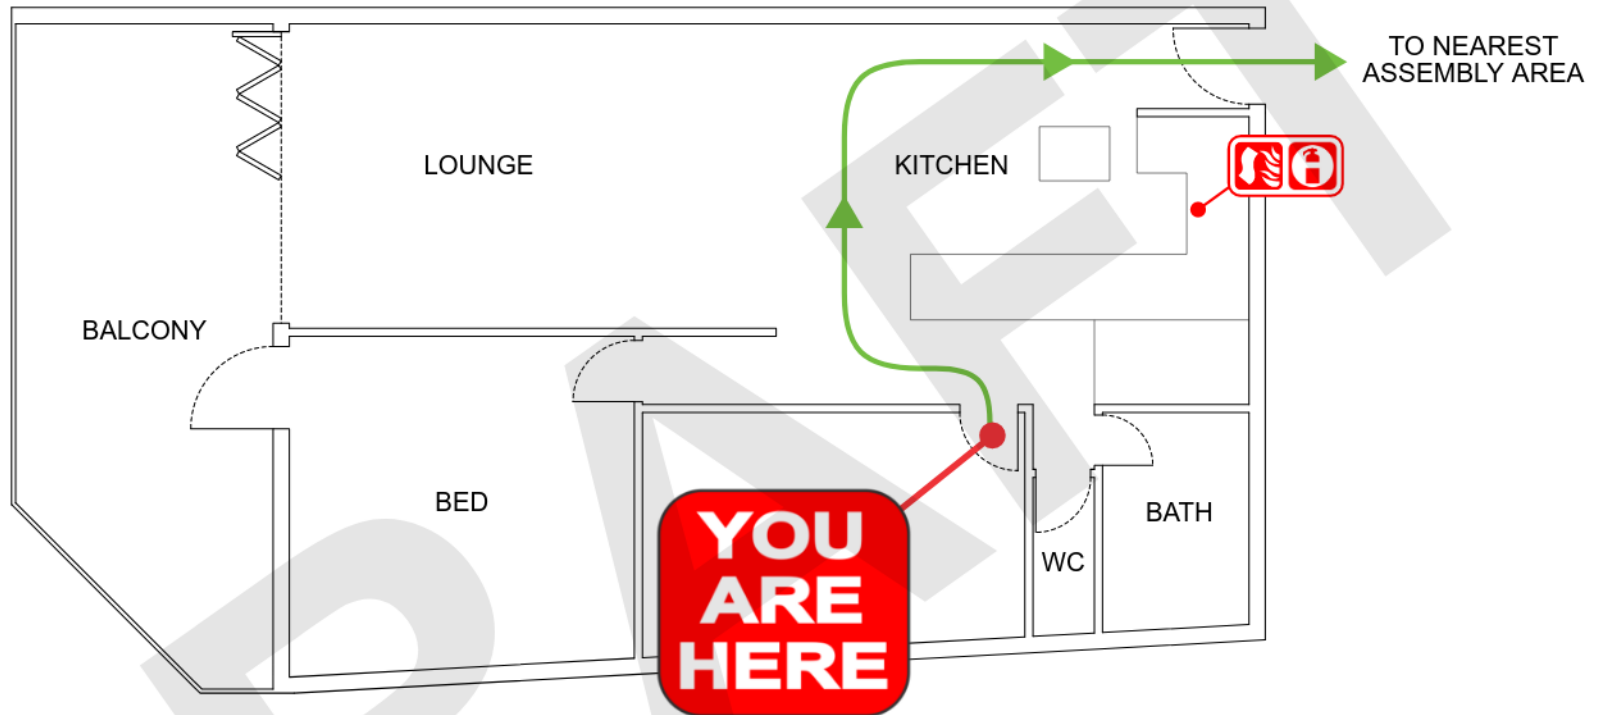

2/18 MOSS STREET, KINGSCLIFF NSW 2487

UNIT 2

IN AN EMERGENCY

Save the app that could save your life

triplezero.gov.au

EMERGENCY EVACUATION PROCEDURE IN CASE OF FIRE OR OTHER EMERGENCY

- If you see SMOKE, FLAMES or hear the SMOKE ALARM, alert other occupants immediately.
- If safe, close any windows and doors to confine the fire.
- Leave to the nearest **EXIT** and proceed to the assembly area.
- TELEPHONE **000** and notify the Emergency Services.
- Do not re-enter the building until you are told it is safe to do so by the Emergency Services.