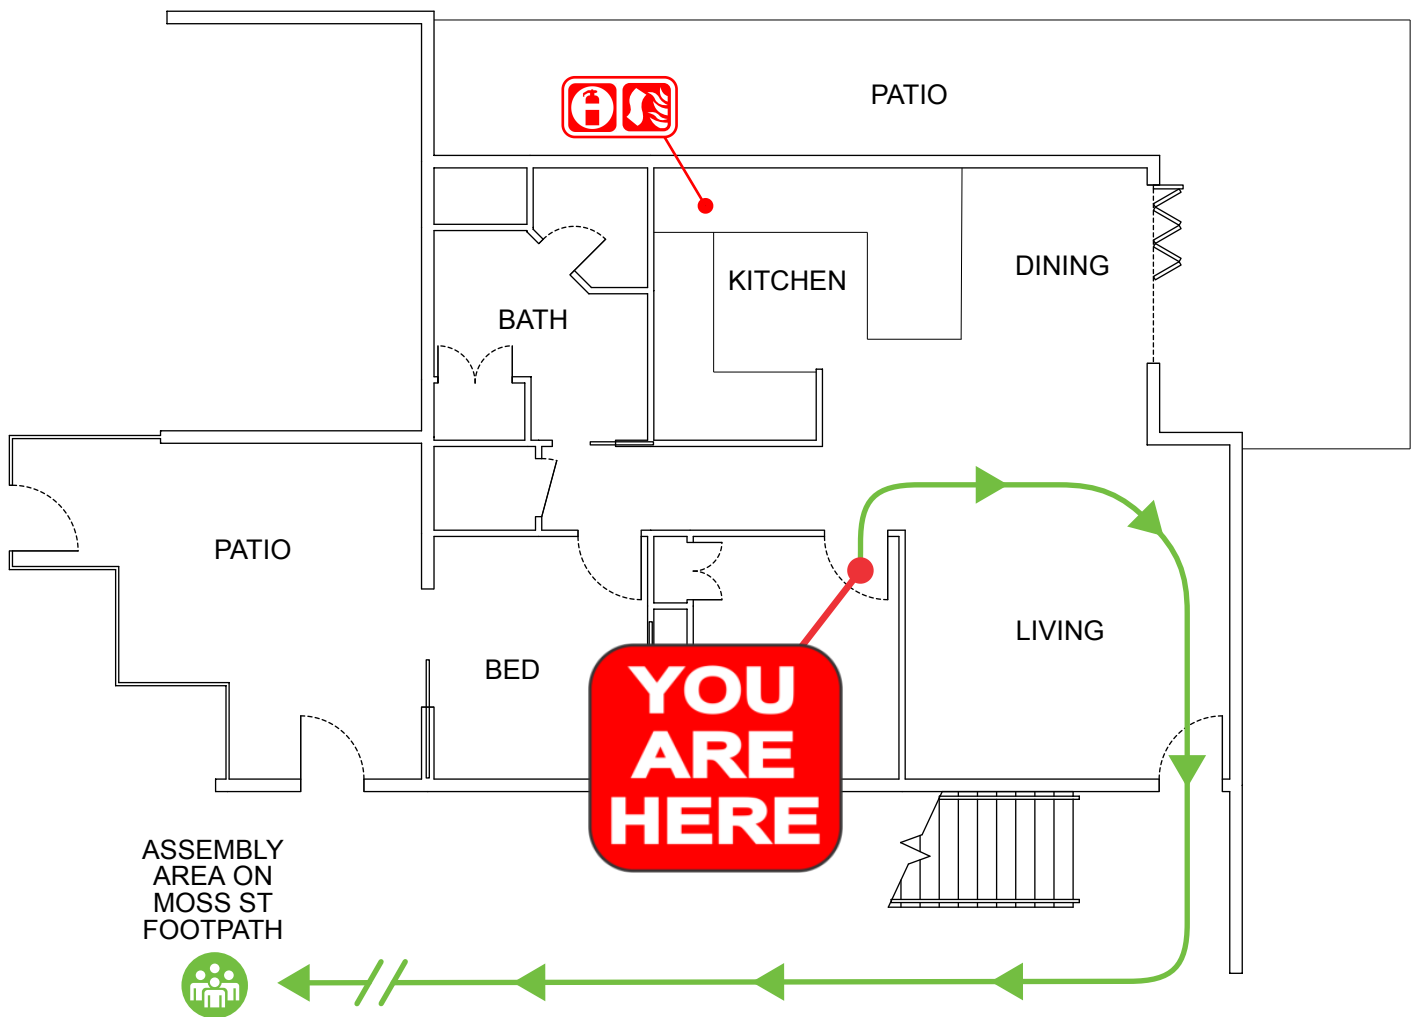

EVACUATION DIAGRAM

6/18 MOSS STREET, KINGSCLIFF NSW 2487

EMERGENCY EVACUATION PROCEDURE IN CASE OF FIRE OR OTHER EMERGENCY

emergencyplus

Save the app that
could save your life

triplezero.gov.au

- If you see SMOKE, FLAMES or hear the SMOKE ALARM, alert other occupants immediately.
- If safe, close any windows and doors to confine the fire.
- Leave to the nearest **EXIT** and proceed to the assembly area.
- TELEPHONE **000** and notify the Emergency Services.
- Do not re-enter the building until you are told it is safe to do so by the Emergency Services.

UNIT 6

LEGEND

Assembly
Area

Dry Chemical
Powder

Fire
Blanket

Evacuation
Path

**AUSTRALIAN
FIRE PROTECTION**

Austfirepro.com.au - 1300 80 FIRE

Preparing People For Emergencies