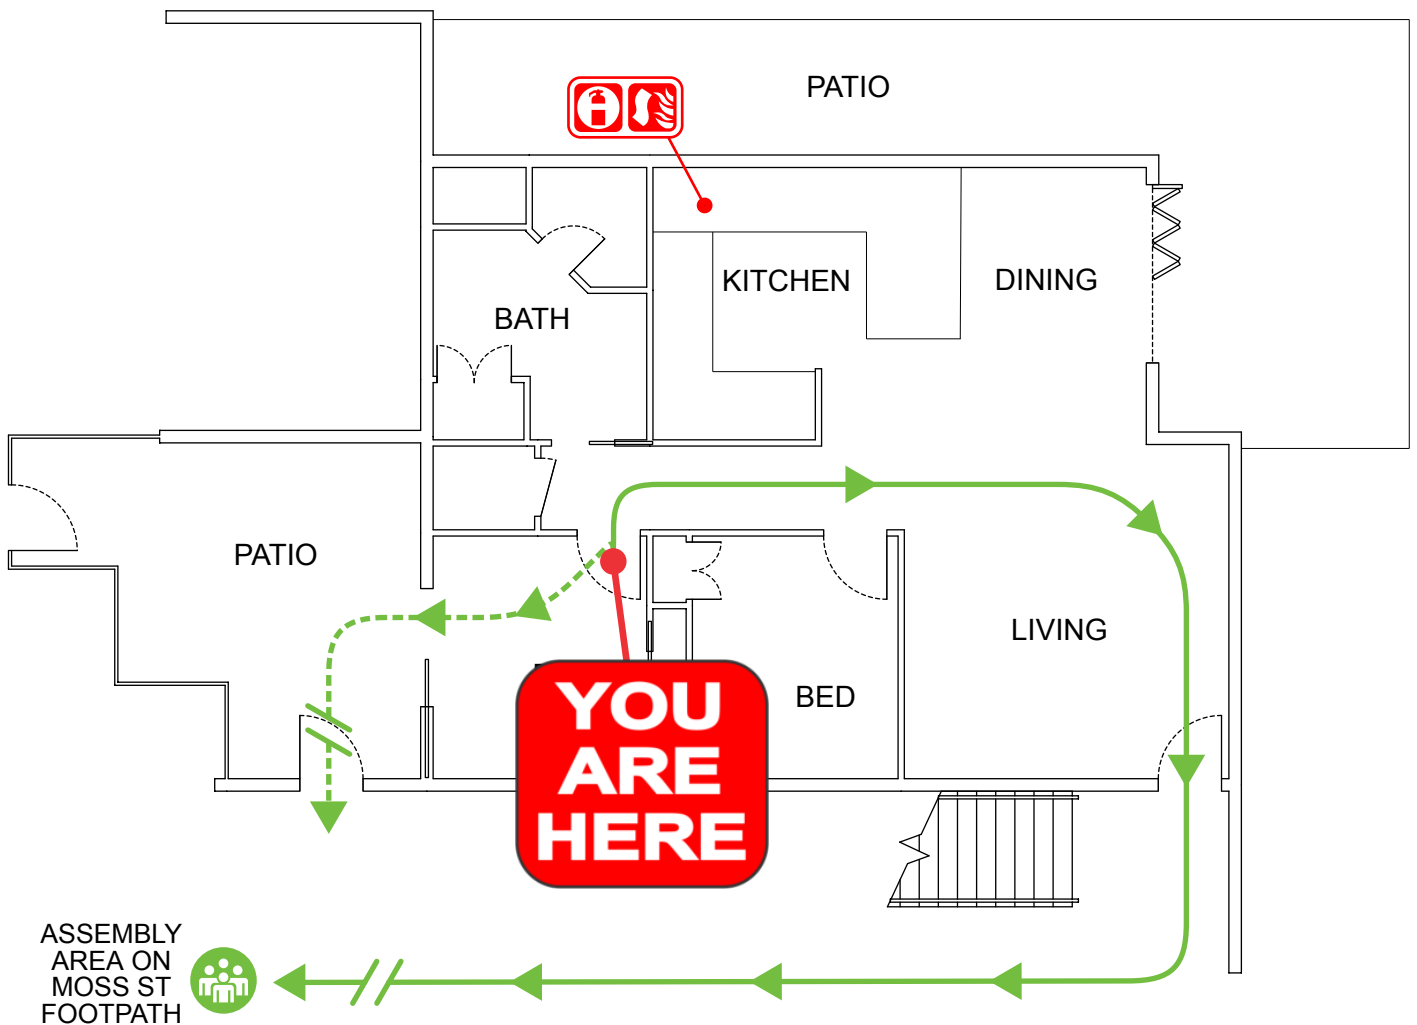

EVACUATION DIAGRAM

6/18 MOSS STREET, KINGSCLIFF NSW 2487

EMERGENCY EVACUATION PROCEDURE IN CASE OF FIRE OR OTHER EMERGENCY

emergencyplus

Save the app that
could save your life

triplezero.gov.au

- If you see SMOKE, FLAMES or hear the SMOKE ALARM, alert other occupants immediately.
- If safe, close any windows and doors to confine the fire.
- Leave to the nearest **EXIT** and proceed to the assembly area.
- TELEPHONE **000** and notify the Emergency Services.
- Do not re-enter the building until you are told it is safe to do so by the Emergency Services.

UNIT 6

LEGEND

Assembly Area

Dry Chemical Powder

Fire Blanket

Alternate Evacuation Path

Evacuation Path

AUSTRALIAN
FIRE PROTECTION

Austfirepro.com.au - 1300 80 FIRE

Preparing People For Emergencies