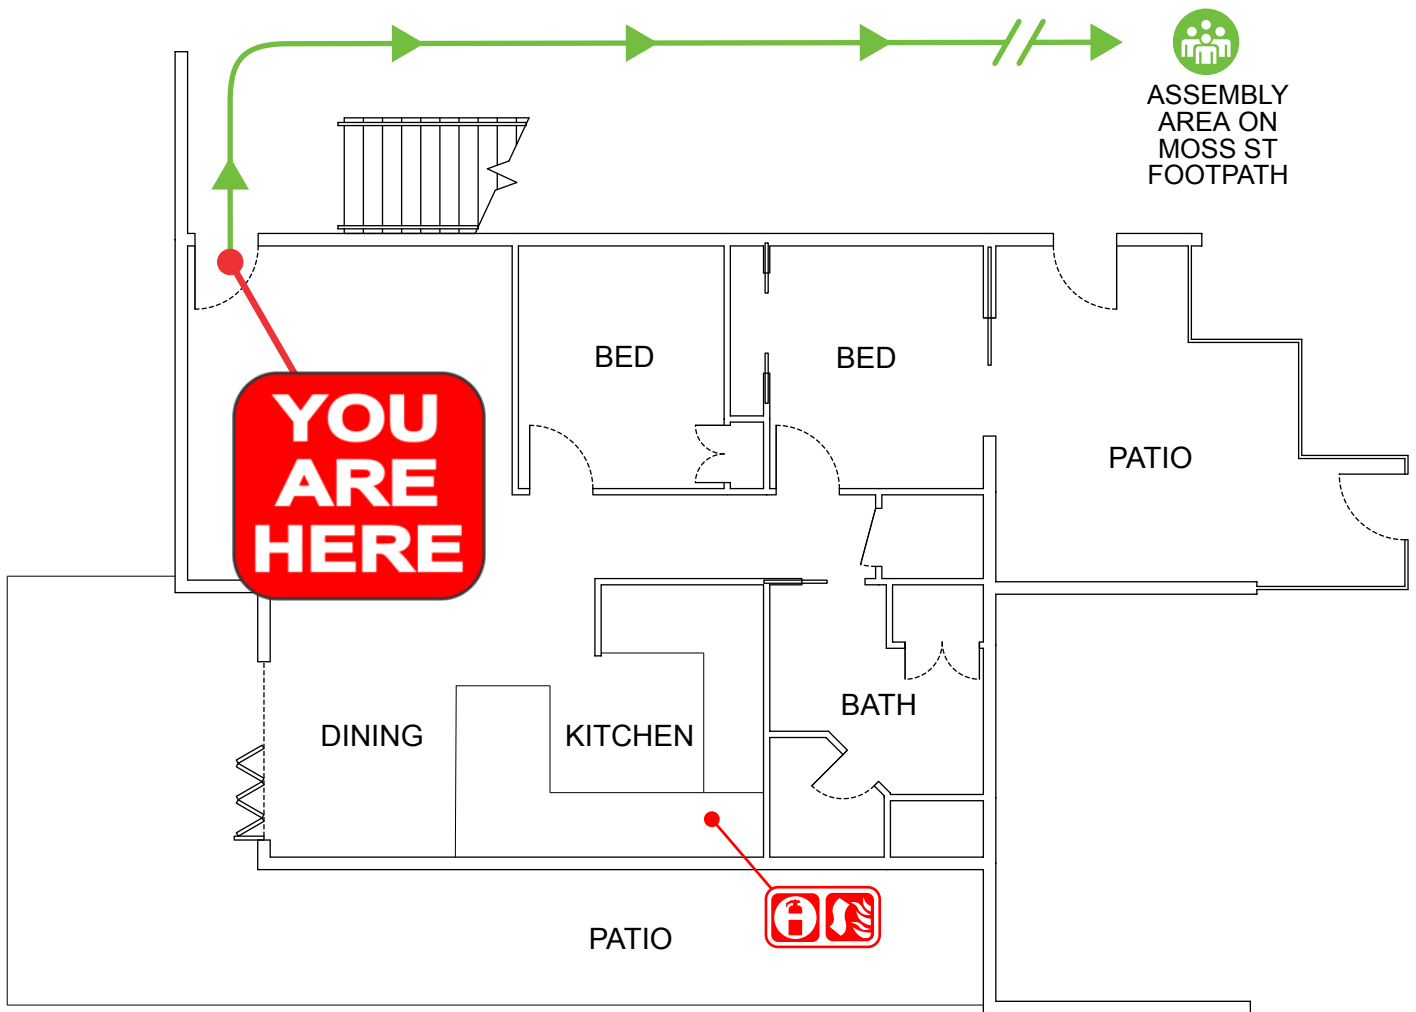

EVACUATION DIAGRAM

6/18 MOSS STREET, KINGSCLIFF NSW 2487

EMERGENCY EVACUATION PROCEDURE IN CASE OF FIRE OR OTHER EMERGENCY

emergencyplus

Save the app that
could save your life

triplezero.gov.au

- If you see SMOKE, FLAMES or hear the SMOKE ALARM, alert other occupants immediately.
- If safe, close any windows and doors to confine the fire.
- Leave to the nearest **EXIT** and proceed to the assembly area.
- TELEPHONE **000** and notify the Emergency Services.
- Do not re-enter the building until you are told it is safe to do so by the Emergency Services.

UNIT 6

LEGEND

Assembly
Area

Dry Chemical
Powder

Fire
Blanket

Evacuation
Path

**AUSTRALIAN
FIRE PROTECTION**

Austfirepro.com.au - 1300 80 FIRE

Preparing People For Emergencies