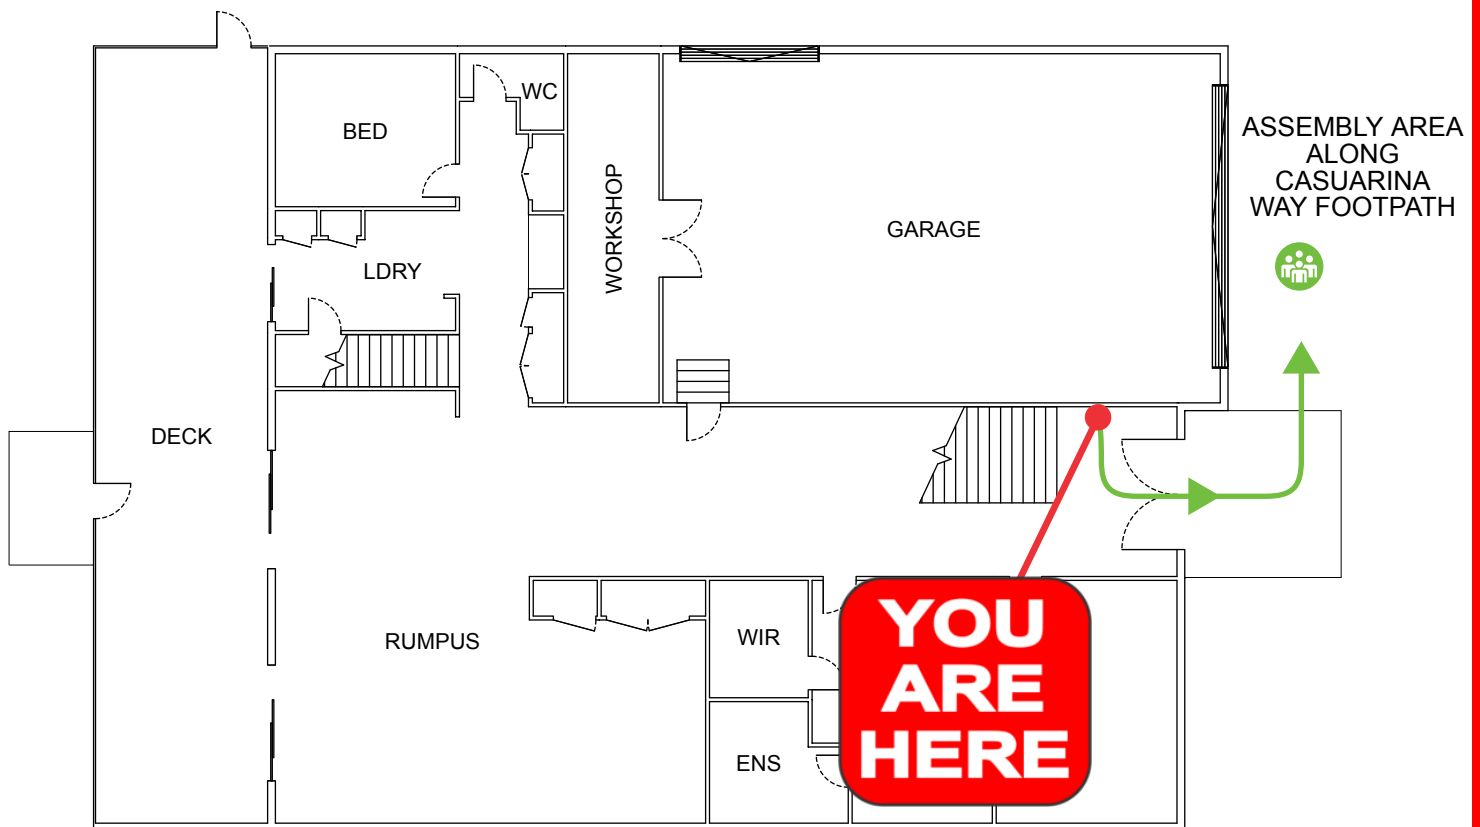

EVACUATION DIAGRAM

439 CASUARINA WAY, CASUARINA NSW 2487

EMERGENCY EVACUATION PROCEDURE IN CASE OF FIRE OR OTHER EMERGENCY

emergencyplus

Save the app that
could save your life

triplezero.gov.au

- If you see SMOKE, FLAMES or hear the SMOKE ALARM, alert other occupants immediately.
- If safe, close any windows and doors to confine the fire.
- Leave to the nearest **EXIT** and proceed to the assembly area.
- TELEPHONE **000** and notify the Emergency Services.
- Do not re-enter the building until you are told it is safe to do so by the Emergency Services.

GROUND FLOOR

LEGEND

AUSTRALIAN
FIRE PROTECTION

Austfirepro.com.au - 1300 80 FIRE

Preparing People For Emergencies