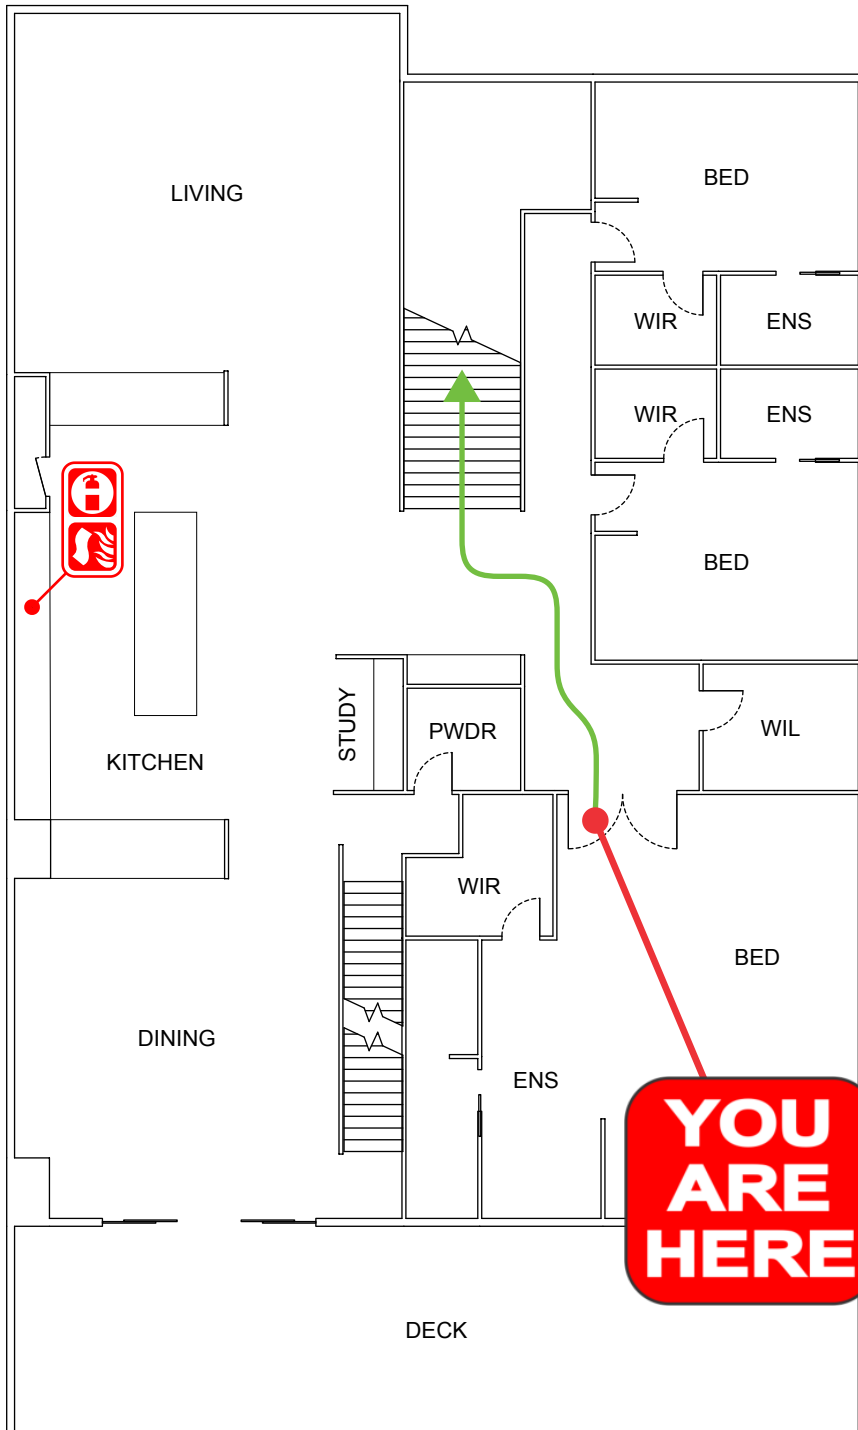

EVACUATION DIAGRAM

439 CASUARINA WAY, CASUARINA NSW 2487

FIRST FLOOR

IN AN EMERGENCY

emergencyplus

Save the app that
could save your life

triplezero.gov.au

EMERGENCY EVACUATION PROCEDURE IN CASE OF

FIRE OR OTHER EMERGENCY

- If you see SMOKE, FLAMES or hear the SMOKE ALARM, alert other occupants immediately.
- If safe, close any windows and doors to confine the fire.
- Leave to the nearest **EXIT** and proceed to the assembly area.
- TELEPHONE **000** and notify the Emergency Services.
- Do not re-enter the building until you are told it is safe to do so by the Emergency Services.