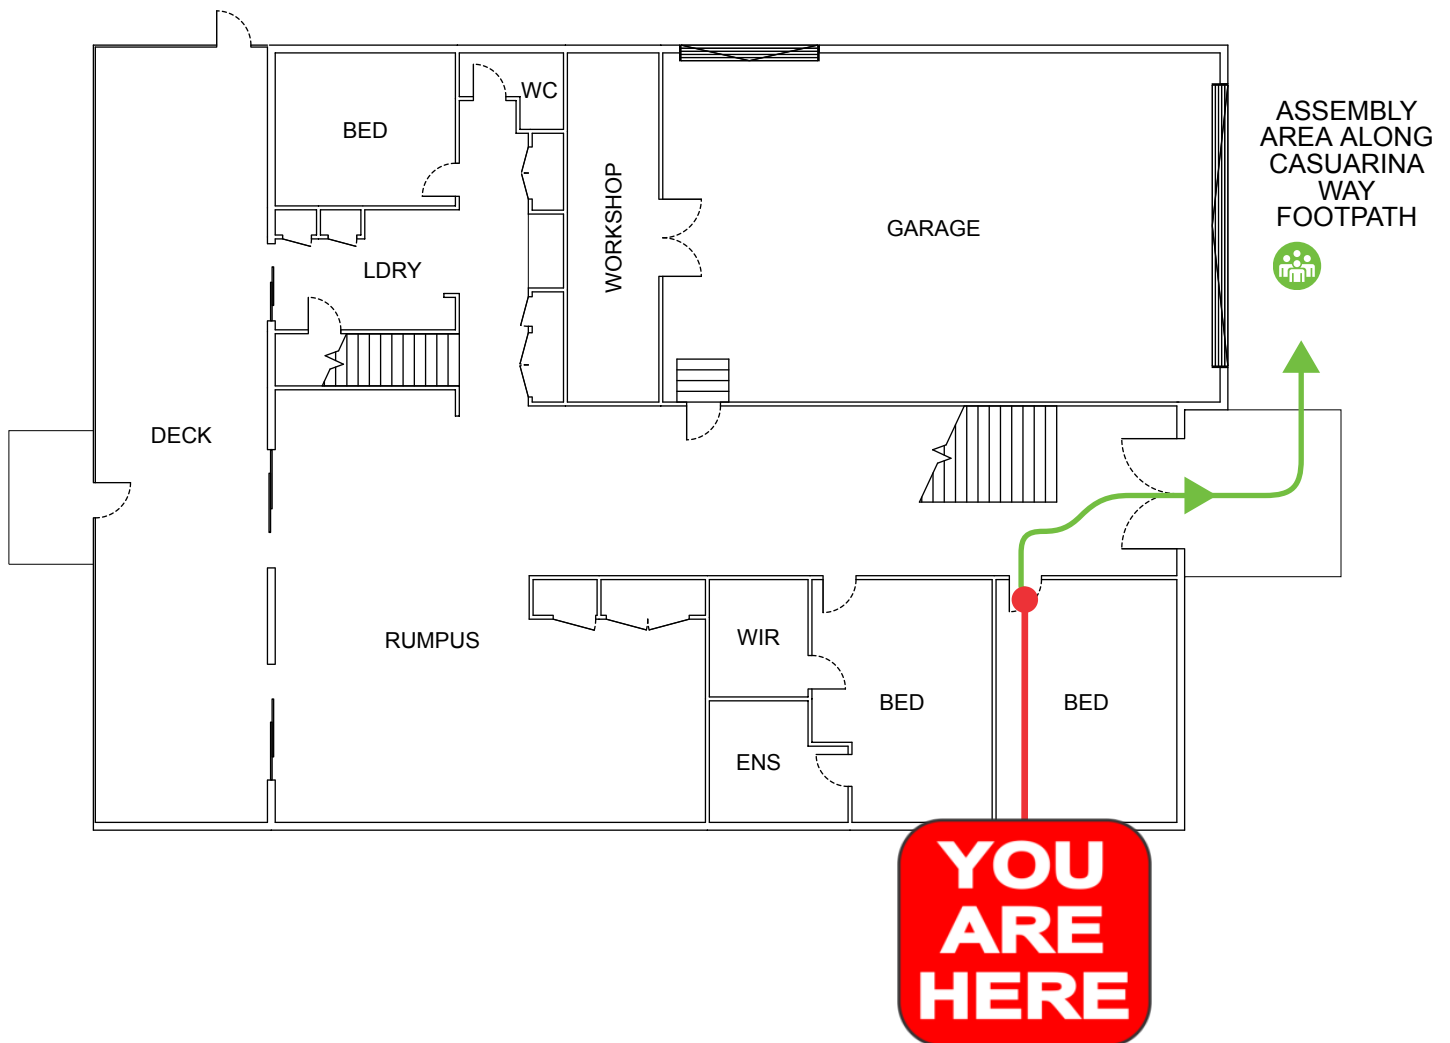

GROUND FLOOR

LEGEND

**AUSTRALIAN
FIRE PROTECTION**

Austfirepro.com.au - 1300 80 FIRE

Preparing People For Emergencies

EVACUATION DIAGRAM

439 CASUARINA WAY, CASUARINA NSW 2487

EMERGENCY EVACUATION PROCEDURE IN CASE OF FIRE OR OTHER EMERGENCY