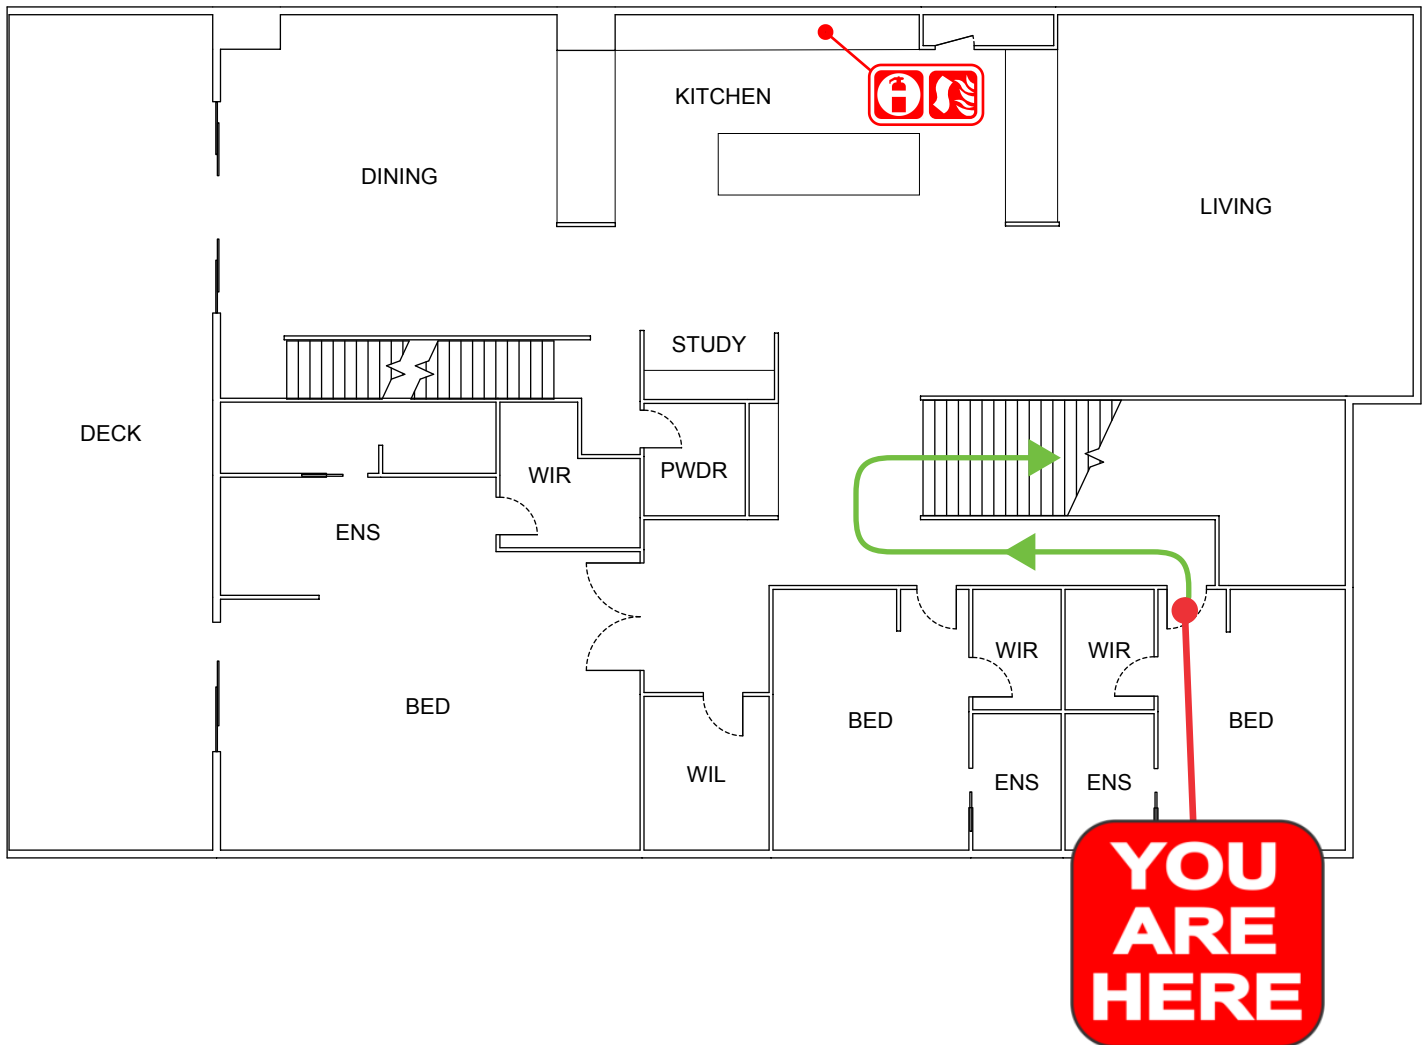

EVACUATION DIAGRAM

439 CASUARINA WAY, CASUARINA NSW 2487

EMERGENCY EVACUATION PROCEDURE IN CASE OF FIRE OR OTHER EMERGENCY

emergencyplus

Save the app that
could save your life

triplezero.gov.au

- If you see SMOKE, FLAMES or hear the SMOKE ALARM, alert other occupants immediately.
- If safe, close any windows and doors to confine the fire.
- Leave to the nearest **EXIT** and proceed to the assembly area.
- TELEPHONE **000** and notify the Emergency Services.
- Do not re-enter the building until you are told it is safe to do so by the Emergency Services.

FIRST FLOOR

LEGEND

Dry Chemical
Powder

Fire
Blanket

Evacuation
Path

**AUSTRALIAN
FIRE PROTECTION**

Austfirepro.com.au - 1300 80 FIRE

Preparing People For Emergencies