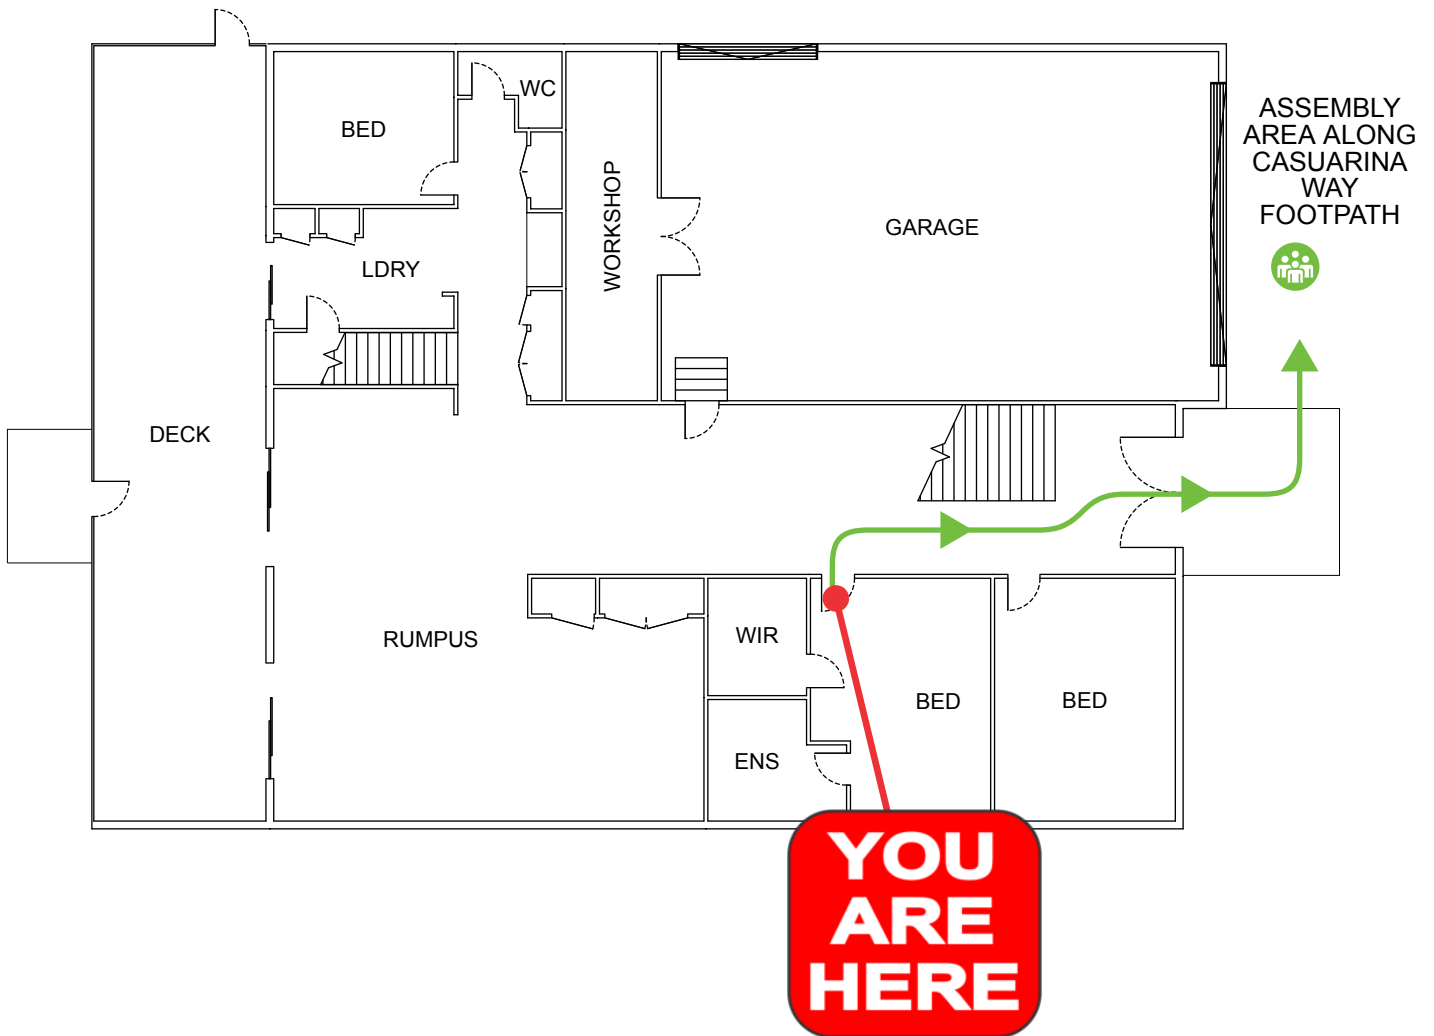

GROUND FLOOR

LEGEND

Assembly Area

Evacuation Path

**AUSTRALIAN
FIRE PROTECTION**

Austfirepro.com.au - 1300 80 FIRE

Preparing People For Emergencies

EVACUATION DIAGRAM