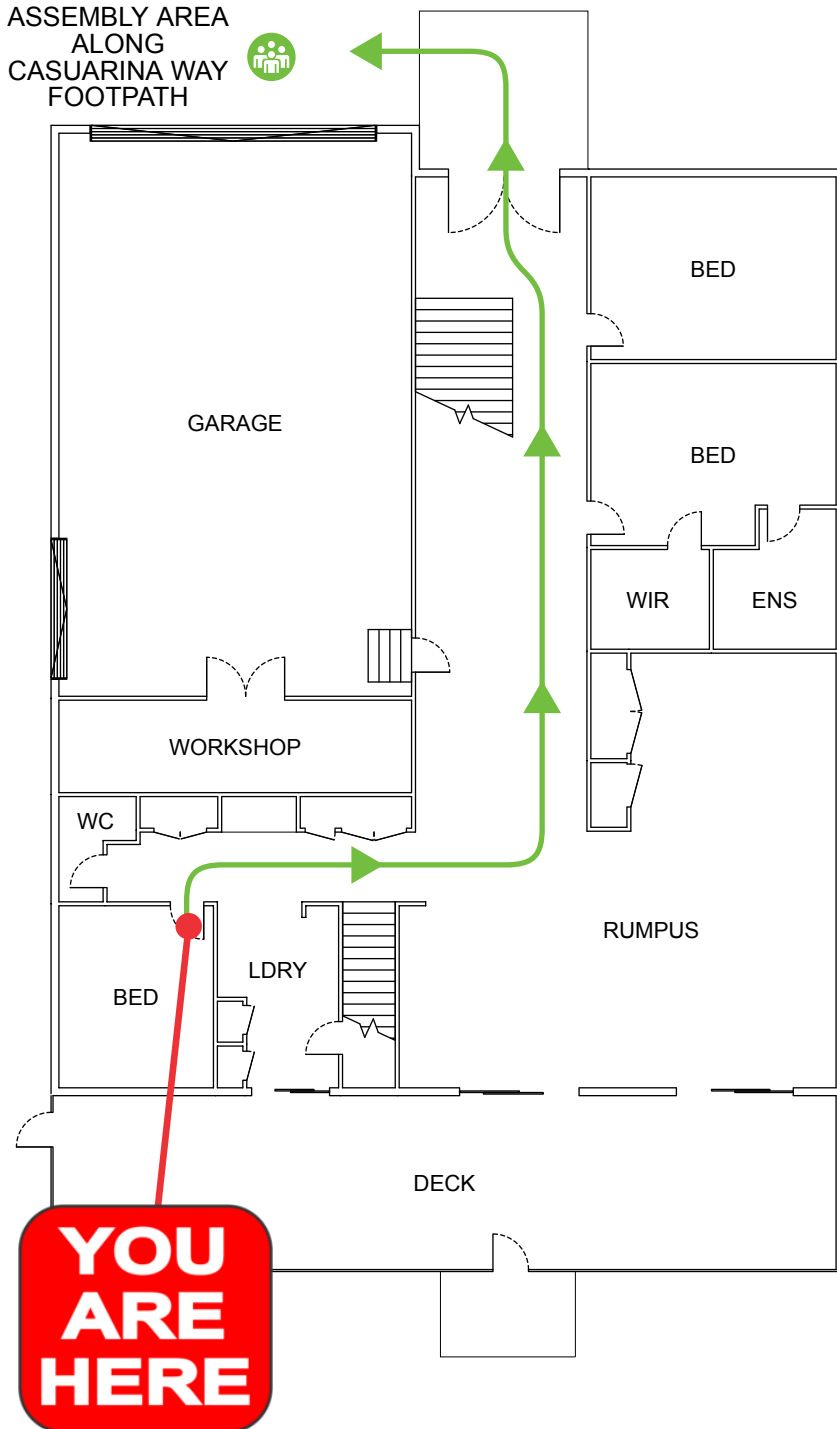

EVACUATION DIAGRAM

439 CASUARINA WAY, CASUARINA NSW 2487

GROUND FLOOR

IN AN EMERGENCY

emergencyplus

Save the app that could save your life

triplezero.gov.au

EMERGENCY EVACUATION PROCEDURE IN CASE OF

FIRE OR OTHER EMERGENCY

- If you see SMOKE, FLAMES or hear the SMOKE ALARM, alert other occupants immediately.
- If safe, close any windows and doors to confine the fire.
- Leave to the nearest **EXIT** and proceed to the assembly area.
- TELEPHONE **000** and notify the Emergency Services.
- Do not re-enter the building until you are told it is safe to do so by the Emergency Services.

AUSTRALIAN
FIRE PROTECTION

Austfirepro.com.au - 1300 80 FIRE

Preparing People For Emergencies

LEGEND

Assembly Area

Evacuation Path