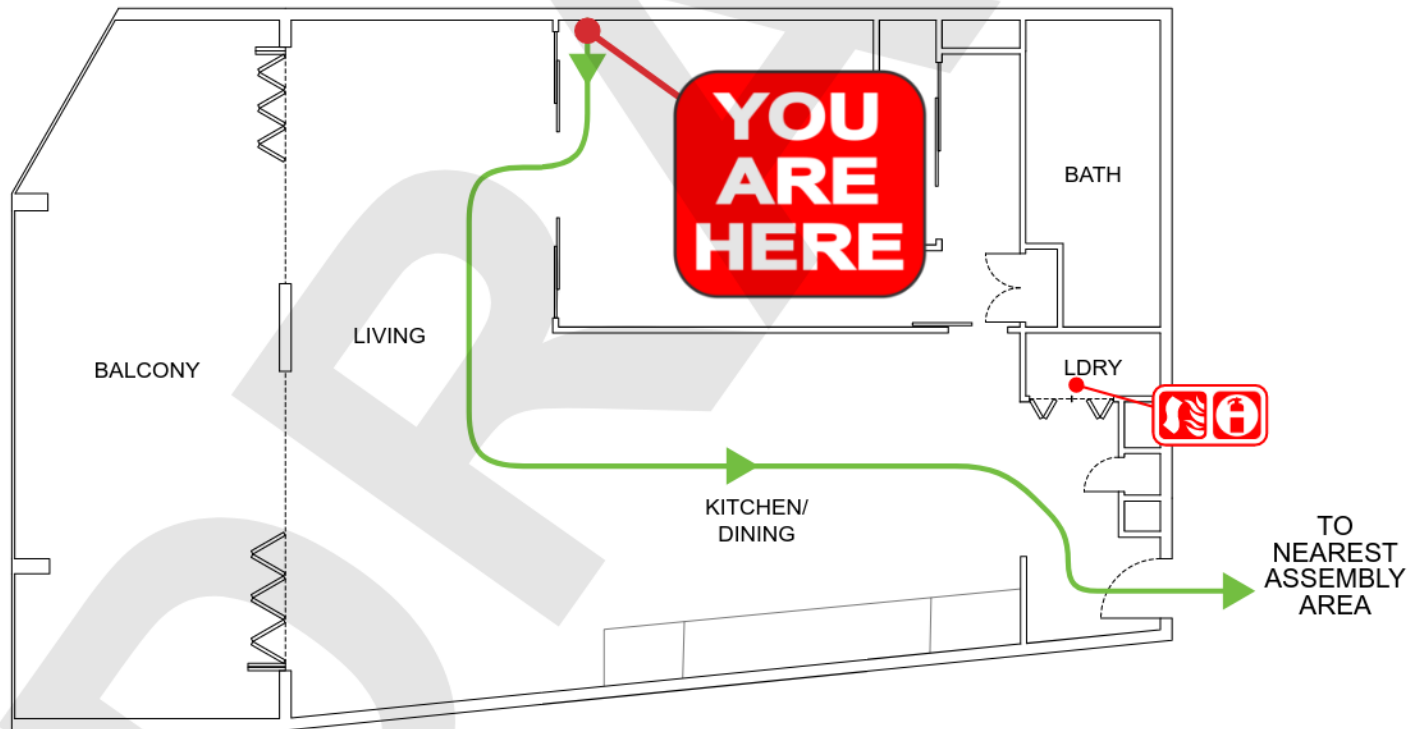

EVACUATION DIAGRAM

1/18 MOSS STREET, KINGSCLIFF NSW 2487

EMERGENCY EVACUATION PROCEDURE IN CASE OF FIRE OR OTHER EMERGENCY

emergencyplus

Save the app that could save your life

triplezero.gov.au

- If you see SMOKE, FLAMES or hear the SMOKE ALARM, alert other occupants immediately.
- If safe, close any windows and doors to confine the fire.
- Leave to the nearest **EXIT** and proceed to the assembly area.
- TELEPHONE **000** and notify the Emergency Services.
- Do not re-enter the building until you are told it is safe to do so by the Emergency Services.

UNIT 1

LEGEND

Dry Chemical Powder

Fire Blanket

Evacuation Path

**AUSTRALIAN
FIRE PROTECTION**

Austfirepro.com.au - 1300 80 FIRE

Preparing People For Emergencies

EVACUATION DIAGRAM

1/18 MOSS STREET, KINGSCLIFF NSW 2487

UNIT 1

IN AN EMERGENCY

emergencyplus

Save the app that
could save your life

triplezero.gov.au

EMERGENCY EVACUATION PROCEDURE IN CASE OF