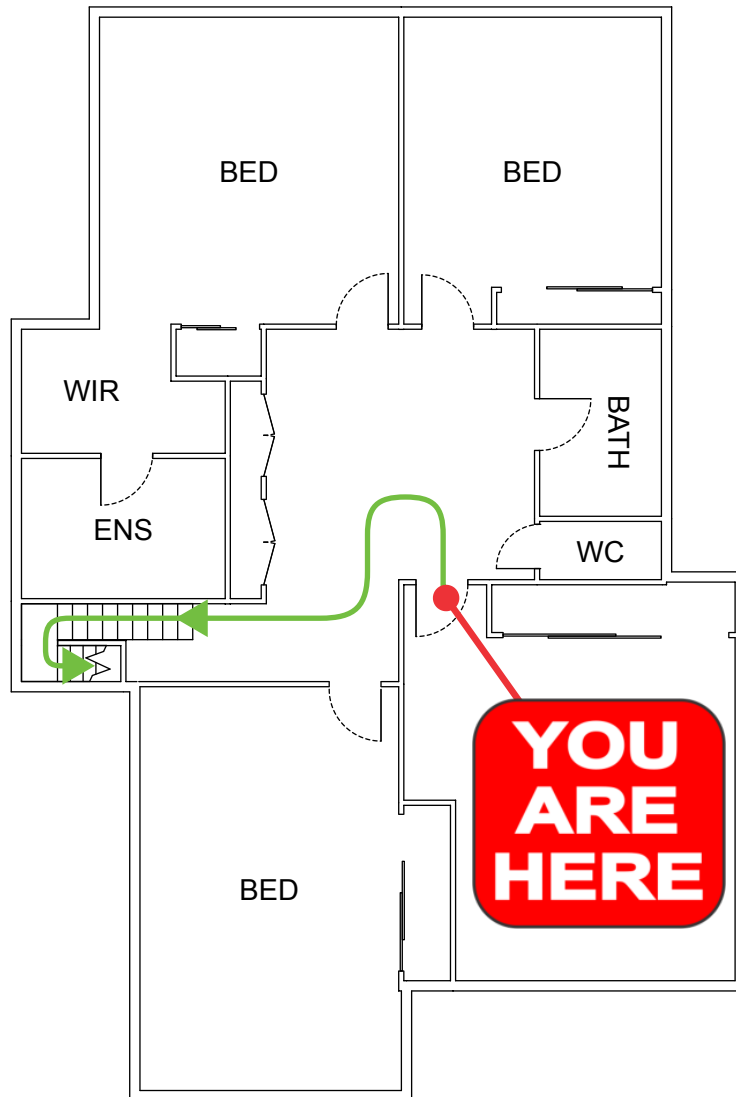

EVACUATION DIAGRAM

3 NARRABEEN STREET, KINGSCLIFF NSW 2487

EMERGENCY EVACUATION PROCEDURE IN CASE OF FIRE OR OTHER EMERGENCY

emergencyplus

Save the app that
could save your life

triplezero.gov.au

- If you see SMOKE, FLAMES or hear the SMOKE ALARM, alert other occupants immediately.
- If safe, close any windows and doors to confine the fire.
- Leave to the nearest **EXIT** and proceed to the assembly area.
- TELEPHONE **000** and notify the Emergency Services.
- Do not re-enter the building until you are told it is safe to do so by the Emergency Services.

FIRST FLOOR

LEGEND

Evacuation
Path

**AUSTRALIAN
FIRE PROTECTION**

Austfirepro.com.au - 1300 80 FIRE

Preparing People For Emergencies