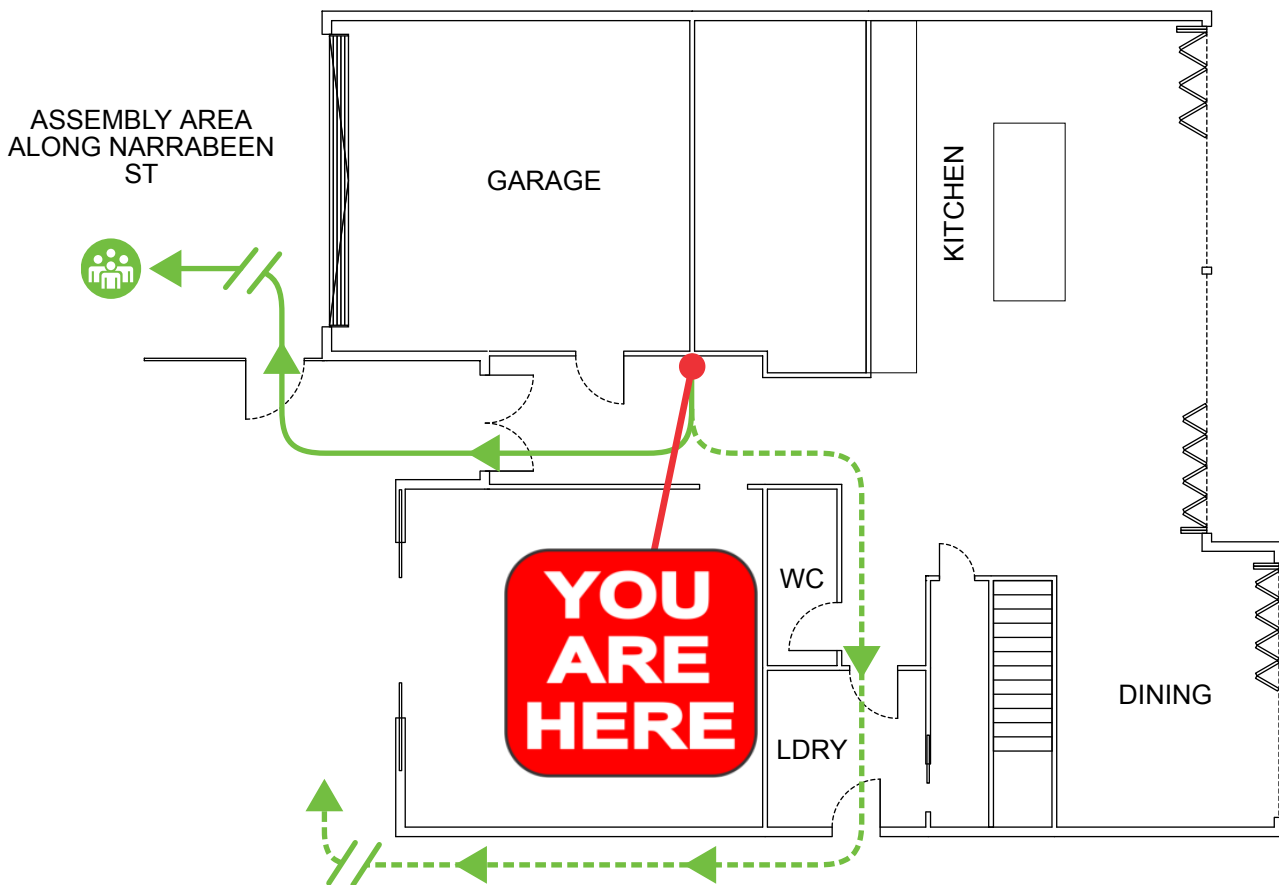

EVACUATION DIAGRAM

3 NARRABEEN STREET, KINGSCLIFF NSW 2487

EMERGENCY EVACUATION PROCEDURE IN CASE OF FIRE OR OTHER EMERGENCY

emergencyplus

Save the app that
could save your life

triplezero.gov.au

- If you see SMOKE, FLAMES or hear the SMOKE ALARM, alert other occupants immediately.
- If safe, close any windows and doors to confine the fire.
- Leave to the nearest **EXIT** and proceed to the assembly area.
- TELEPHONE **000** and notify the Emergency Services.
- Do not re-enter the building until you are told it is safe to do so by the Emergency Services.

GROUND FLOOR

LEGEND

Assembly Area

Alternate Evacuation Path

Evacuation Path

**AUSTRALIAN
FIRE PROTECTION**

Austfirepro.com.au - 1300 80 FIRE

Preparing People For Emergencies