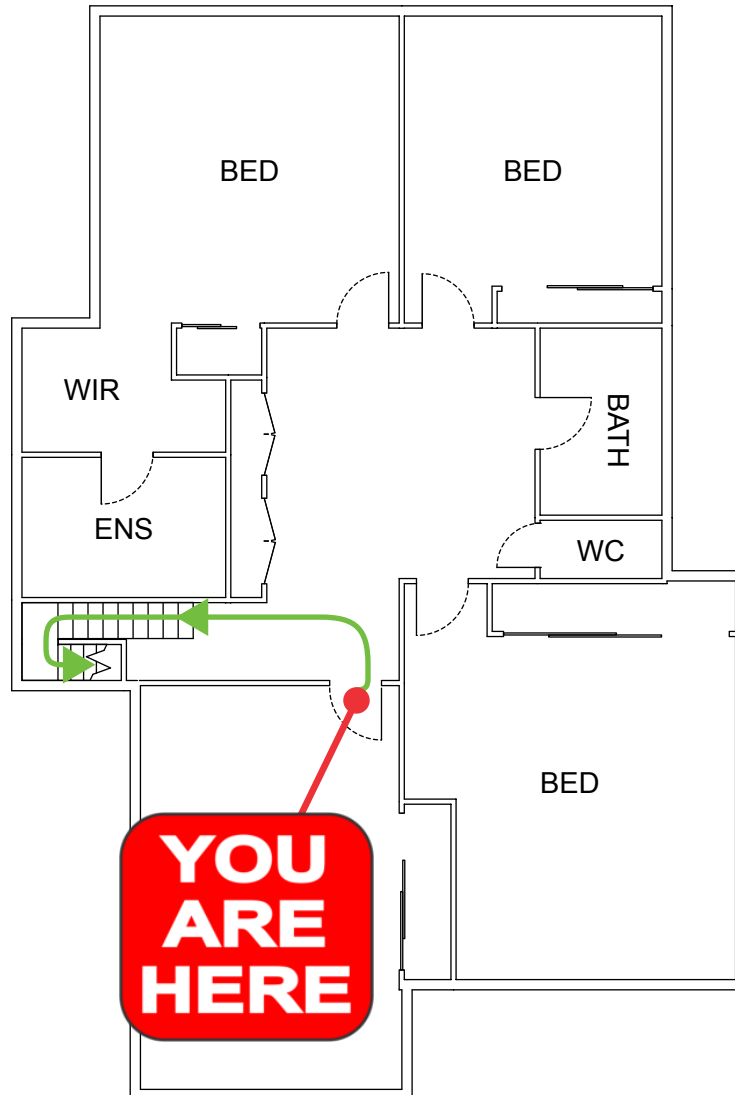

FIRST FLOOR

LEGEND

Evacuation
Path

**AUSTRALIAN
FIRE PROTECTION**

Austfirepro.com.au - 1300 80 FIRE

Preparing People For Emergencies

EVACUATION DIAGRAM

3 NARRABEEN STREET, KINGSCLIFF NSW 2487