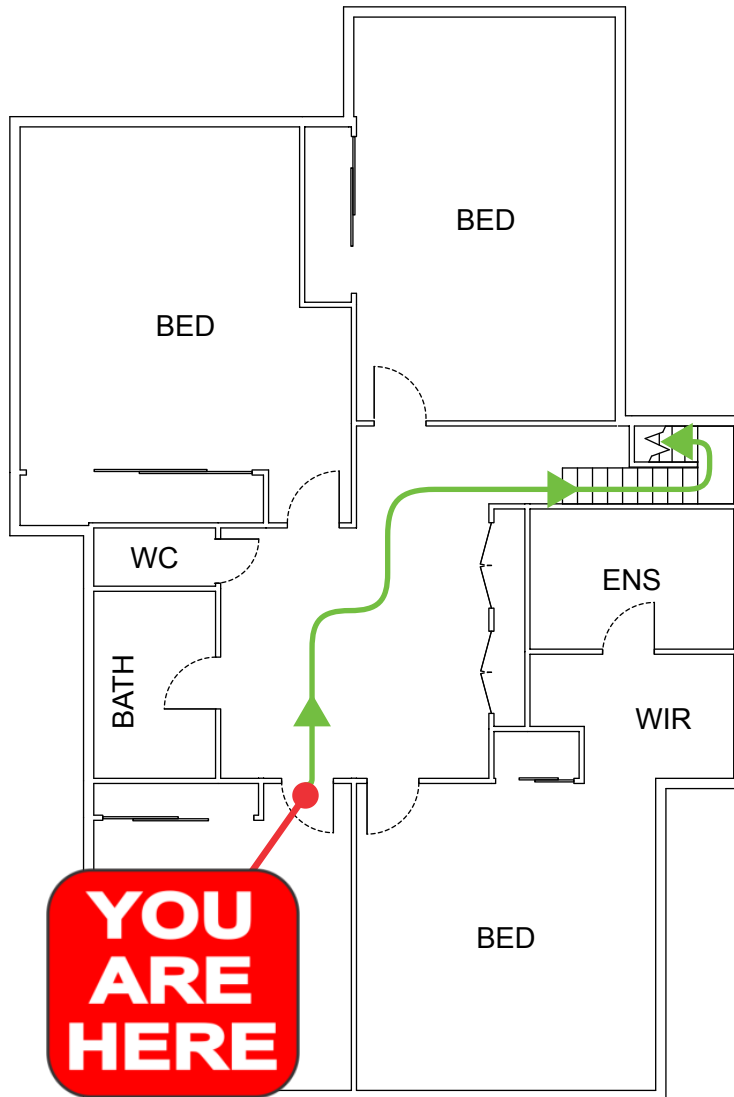

EVACUATION DIAGRAM

3 NARRABEEN STREET, KINGSCLIFF NSW 2487

EMERGENCY EVACUATION PROCEDURE IN CASE OF FIRE OR OTHER EMERGENCY

emergencyplus

Save the app that
could save your life

triplezero.gov.au

- If you see SMOKE, FLAMES or hear the SMOKE ALARM, alert other occupants immediately.
- If safe, close any windows and doors to confine the fire.
- Leave to the nearest **EXIT** and proceed to the assembly area.
- TELEPHONE **000** and notify the Emergency Services.
- Do not re-enter the building until you are told it is safe to do so by the Emergency Services.

FIRST FLOOR

LEGEND

Evacuation
Path

**AUSTRALIAN
FIRE PROTECTION**

Austfirepro.com.au - 1300 80 FIRE

Preparing People For Emergencies