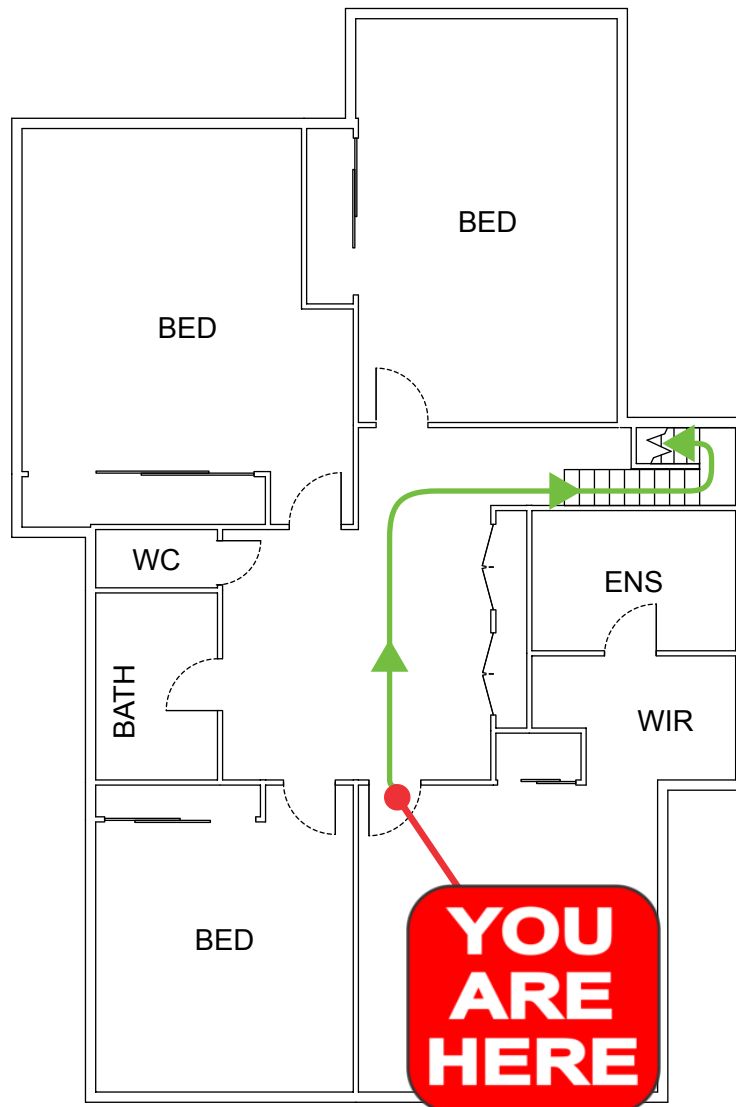

EVACUATION DIAGRAM

3 NARRABEEN STREET, KINGSCLIFF NSW 2487

EMERGENCY EVACUATION PROCEDURE IN CASE OF FIRE OR OTHER EMERGENCY

emergencyplus

Save the app that
could save your life

triplezero.gov.au

- If you see SMOKE, FLAMES or hear the SMOKE ALARM, alert other occupants immediately.
- If safe, close any windows and doors to confine the fire.
- Leave to the nearest **EXIT** and proceed to the assembly area.
- TELEPHONE **000** and notify the Emergency Services.
- Do not re-enter the building until you are told it is safe to do so by the Emergency Services.

FIRST FLOOR

LEGEND

Evacuation
Path

**AUSTRALIAN
FIRE PROTECTION**

Austfirepro.com.au - 1300 80 FIRE

Preparing People For Emergencies