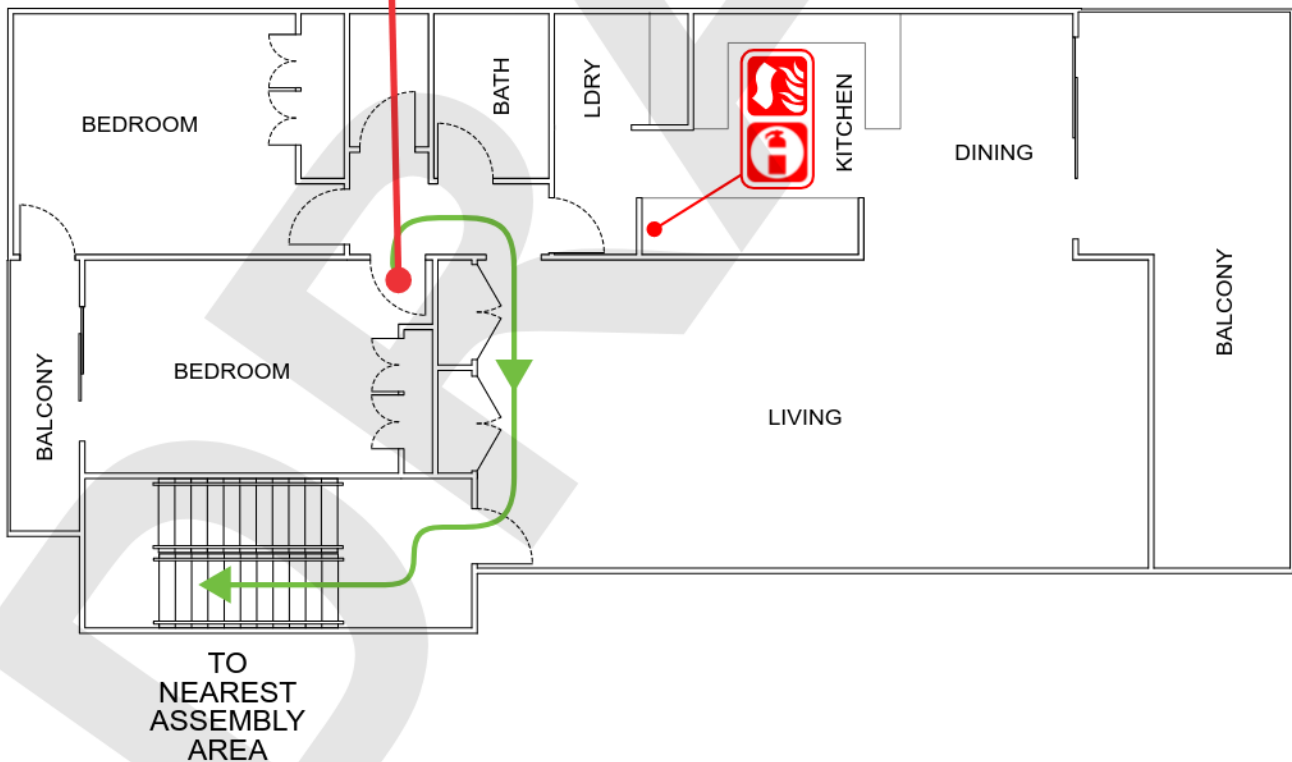

EVACUATION DIAGRAM

5/172 MARINE PARADE, KINGSCLIFF NSW 2487

EMERGENCY EVACUATION PROCEDURE IN CASE OF FIRE OR OTHER EMERGENCY

emergencyplus

Save the app that could save your life

triplezero.gov.au

- If you see SMOKE, FLAMES or hear the SMOKE ALARM, alert other occupants immediately.
- If safe, close any windows and doors to confine the fire.
- Leave to the nearest **EXIT** and proceed to the assembly area.
- TELEPHONE **000** and notify the Emergency Services.
- Do not re-enter the building until you are told it is safe to do so by the Emergency Services.

UNIT 5

**YOU
ARE
HERE**

LEGEND

Dry Chemical Powder

Fire Blanket

Evacuation Path

**AUSTRALIAN
FIRE PROTECTION**

Austfirepro.com.au - 1300 80 FIRE

Preparing People For Emergencies