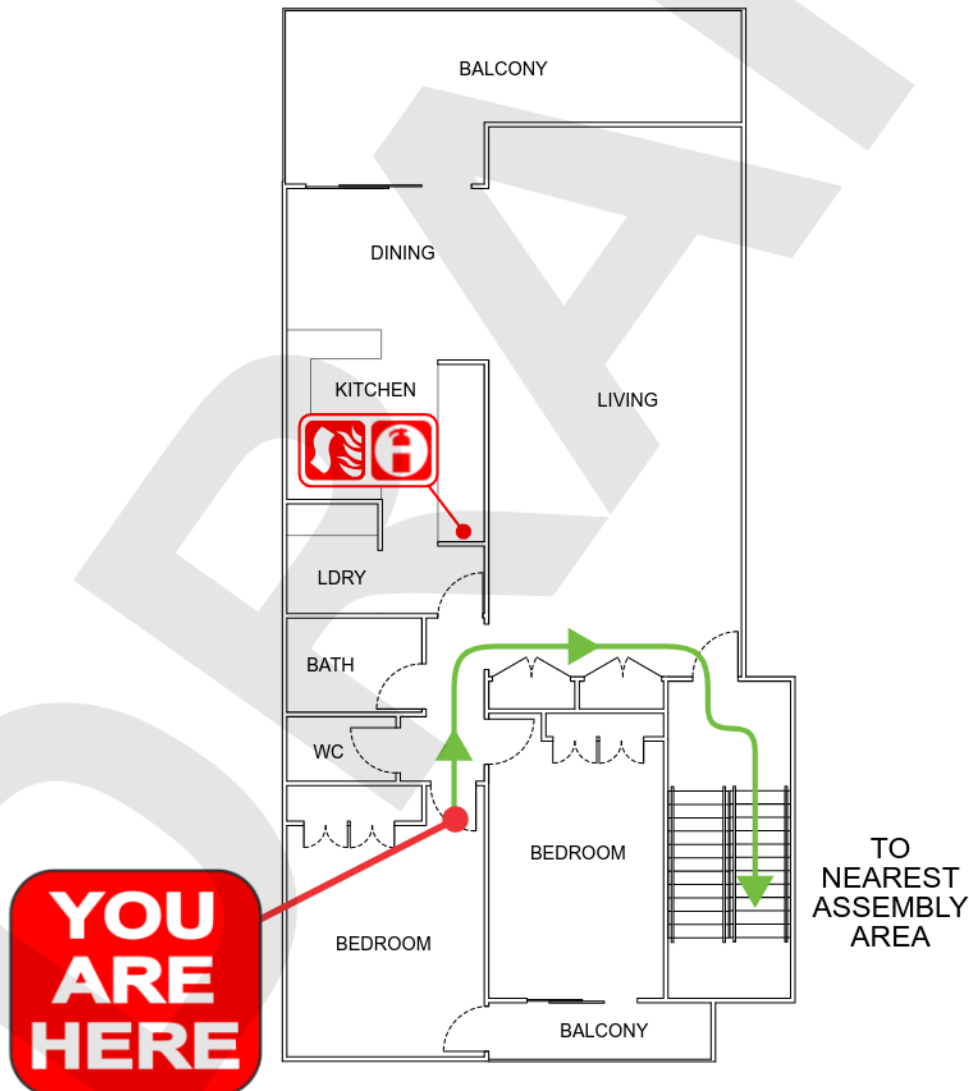

EVACUATION DIAGRAM

5/172 MARINE PARADE, KINGSCLIFF NSW 2487

EMERGENCY EVACUATION PROCEDURE IN CASE OF FIRE OR OTHER EMERGENCY

emergencyplus

Save the app that
could save your life

triplezero.gov.au

- If you see SMOKE, FLAMES or hear the SMOKE ALARM, alert other occupants immediately.
- If safe, close any windows and doors to confine the fire.
- Leave to the nearest **EXIT** and proceed to the assembly area.
- TELEPHONE **000** and notify the Emergency Services.
- Do not re-enter the building until you are told it is safe to do so by the Emergency Services.

UNIT 5

LEGEND

**AUSTRALIAN
FIRE PROTECTION**

Austfirepro.com.au - 1300 80 FIRE

Preparing People For Emergencies