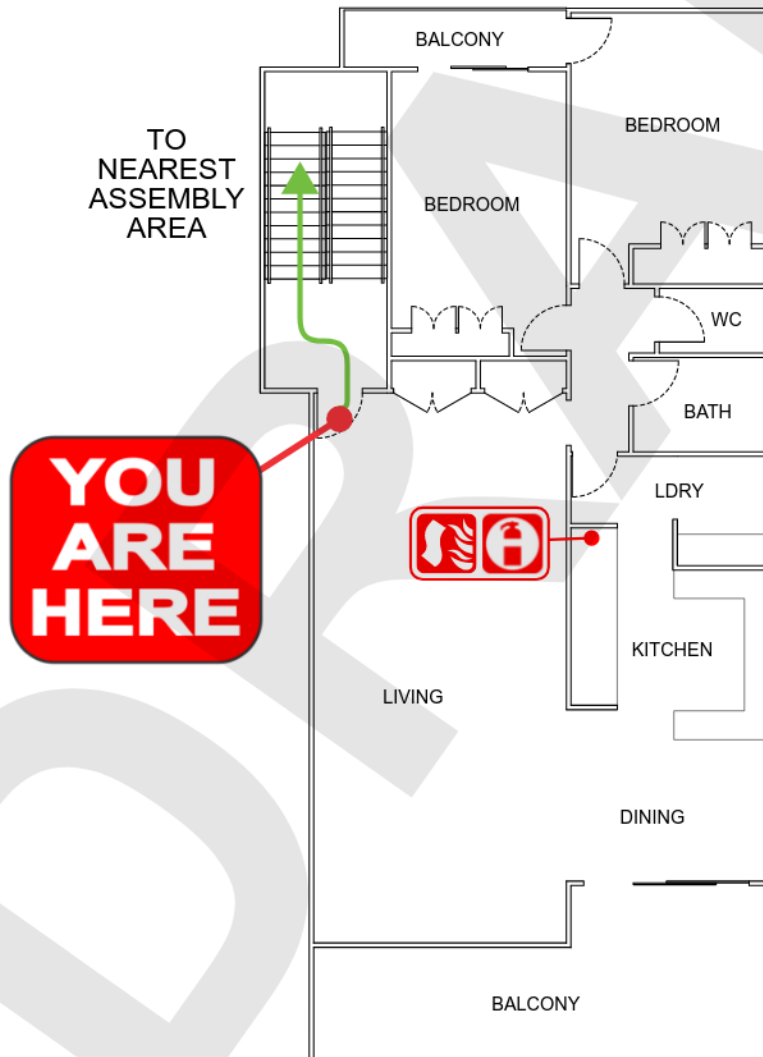

EVACUATION DIAGRAM

5/172 MARINE PARADE, KINGSCLIFF NSW 2487

EMERGENCY EVACUATION PROCEDURE IN CASE OF FIRE OR OTHER EMERGENCY

emergencyplus

Save the app that could save your life

triplezero.gov.au

- If you see SMOKE, FLAMES or hear the SMOKE ALARM, alert other occupants immediately.
- If safe, close any windows and doors to confine the fire.
- Leave to the nearest **EXIT** and proceed to the assembly area.
- TELEPHONE **000** and notify the Emergency Services.
- Do not re-enter the building until you are told it is safe to do so by the Emergency Services.

UNIT 5

LEGEND

Dry Chemical Powder

Fire Blanket

Evacuation Path

**AUSTRALIAN
FIRE PROTECTION**

Austfirepro.com.au - 1300 80 FIRE

Preparing People For Emergencies