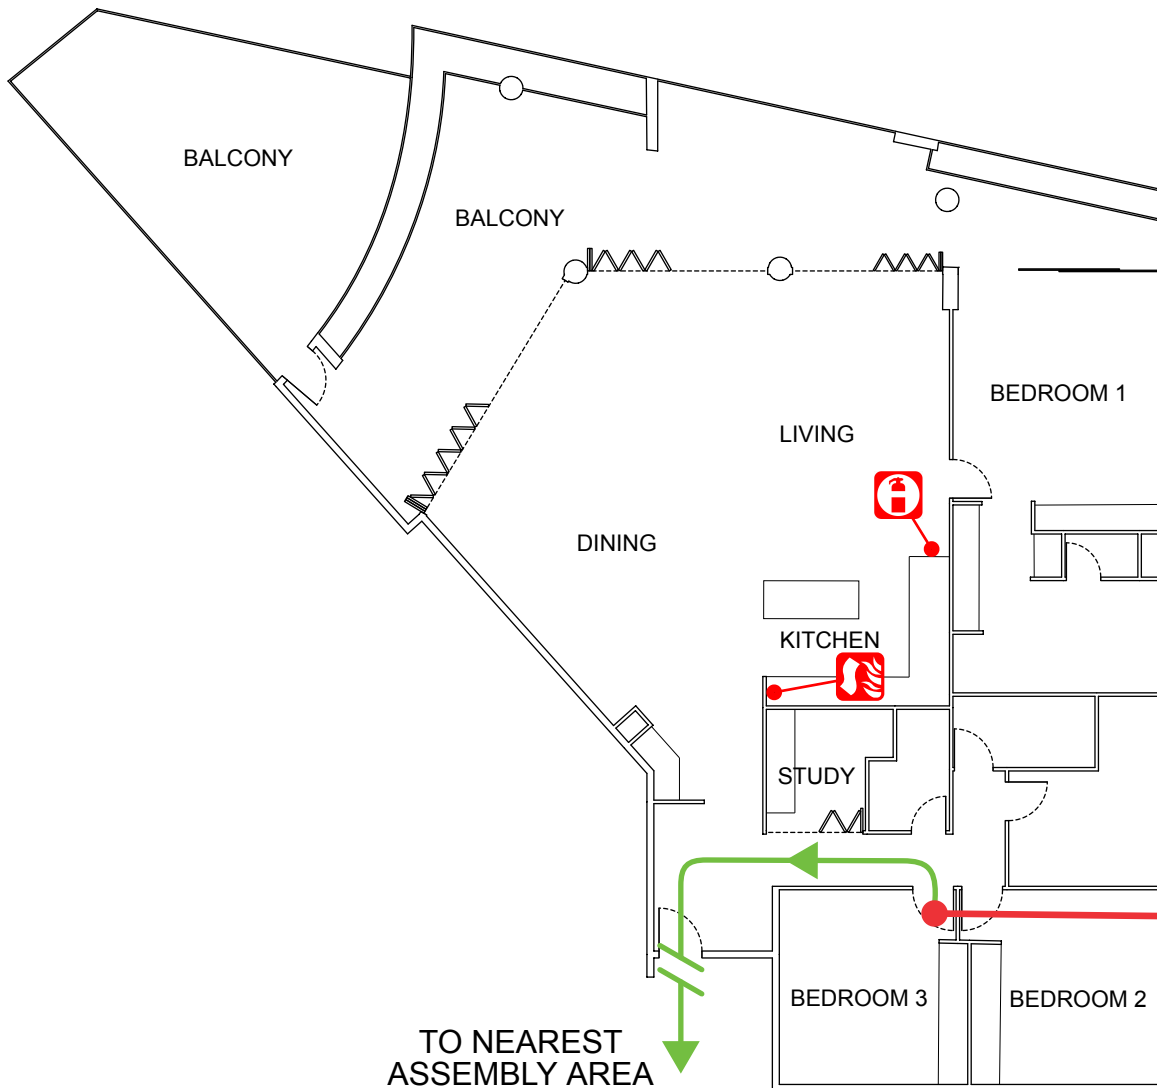

# EVACUATION DIAGRAM

4/60 MARINE PARADE, KINGSCLIFF, NSW 2487

### UNIT 4

**YOU  
ARE  
HERE**