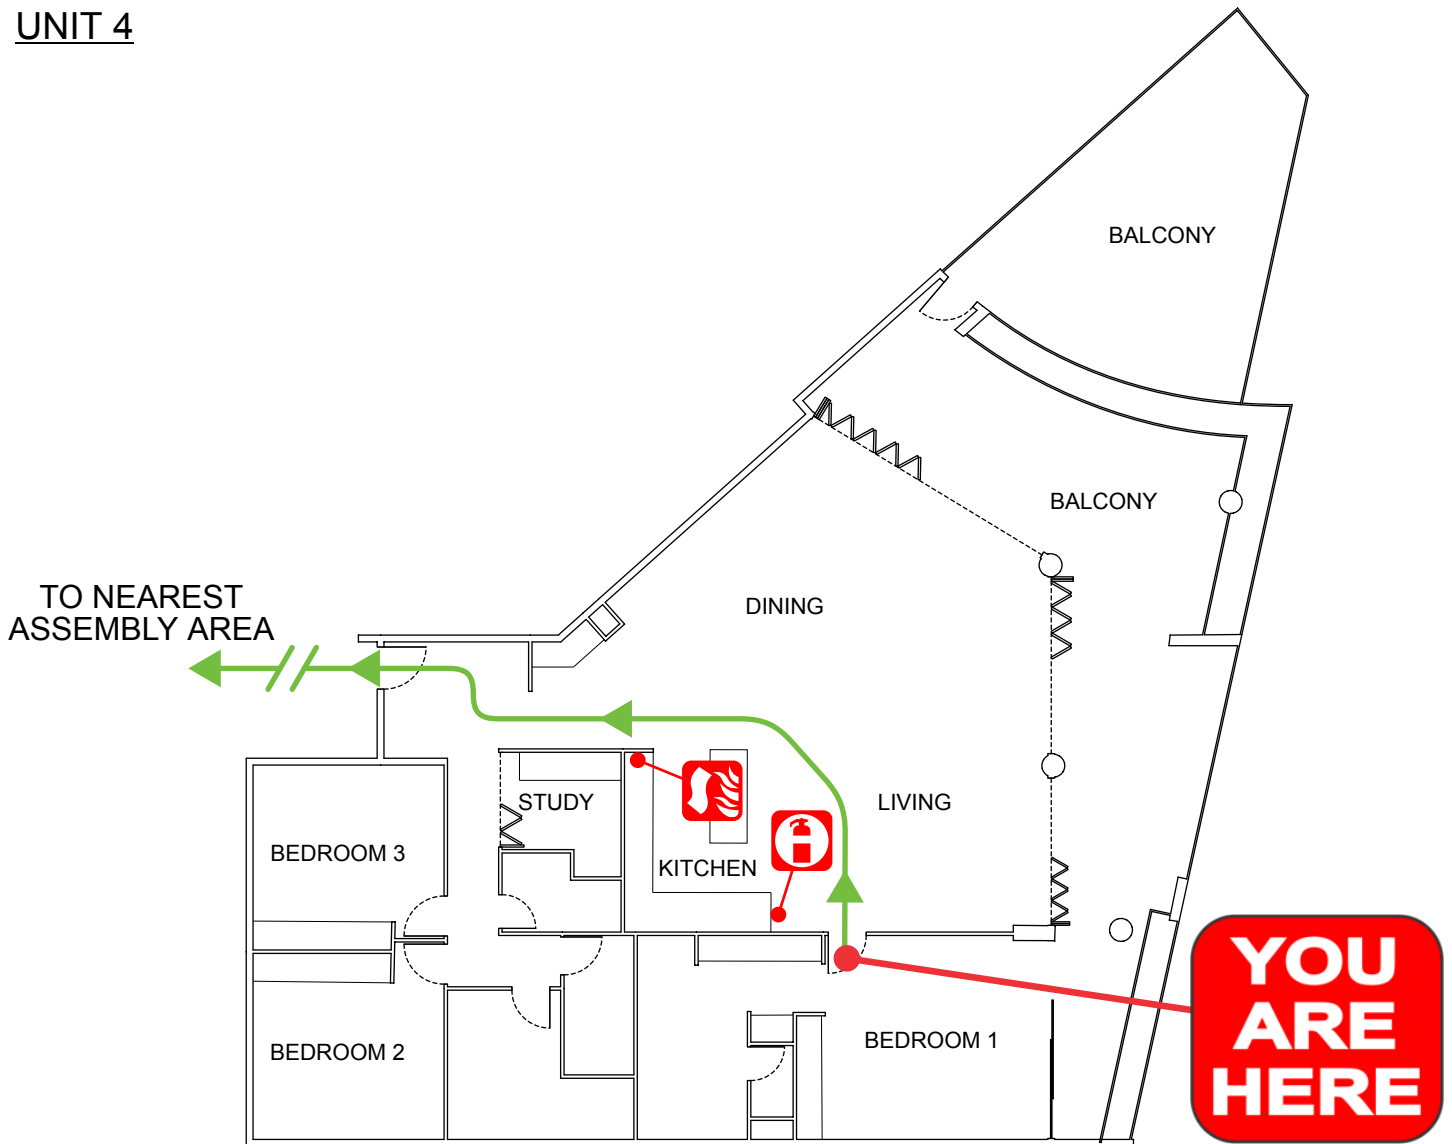

# EVACUATION DIAGRAM

4/60 MARINE PARADE, KINGSCLIFF, NSW 2487

### UNIT 4